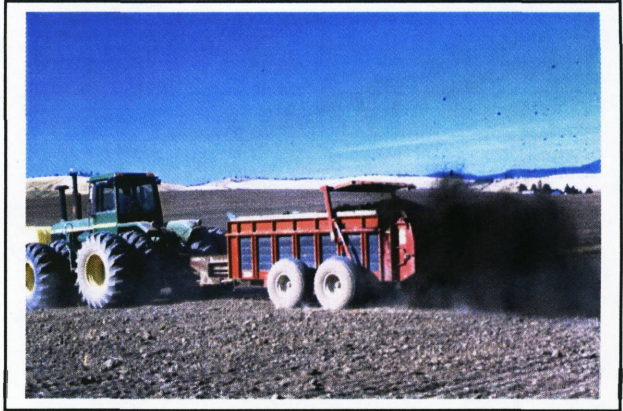

S441
.S8554

2003 Compost Tour Poster (reduced size)

Fall 2002: Spreading compost

2002 windrow temperatures, average of 7 samples

9/2002: Compost spread at 48 t/A

Fall 2002: Compost trial showing treated and untreated plots

Spring 2003: Compost trial showing more vigorous winter wheat in treated plots

Spring 2003: Compost trial showing more vigorous winter wheat in