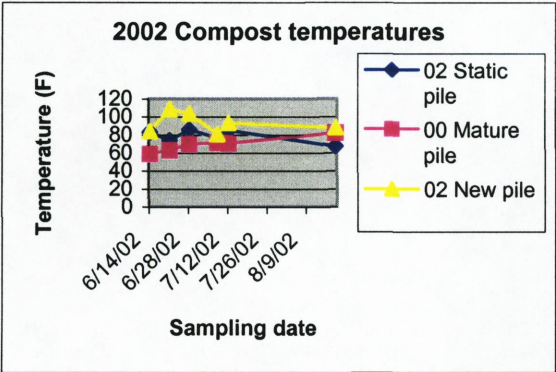

S441
.S8554

2003 Compost Tour Poster (reduced size)

Fall 2002: Spreading compost

2002 windrow temperatures, average of 7 samples

9/2002: Compost spread at 48 t/A

Fall 2002: Compost trial showing treated and untreated plots

Spring 2003: Compost trial showing more vigorous winter wheat in treated plots

Spring 2003: Compost trial showing more vigorous winter wheat in