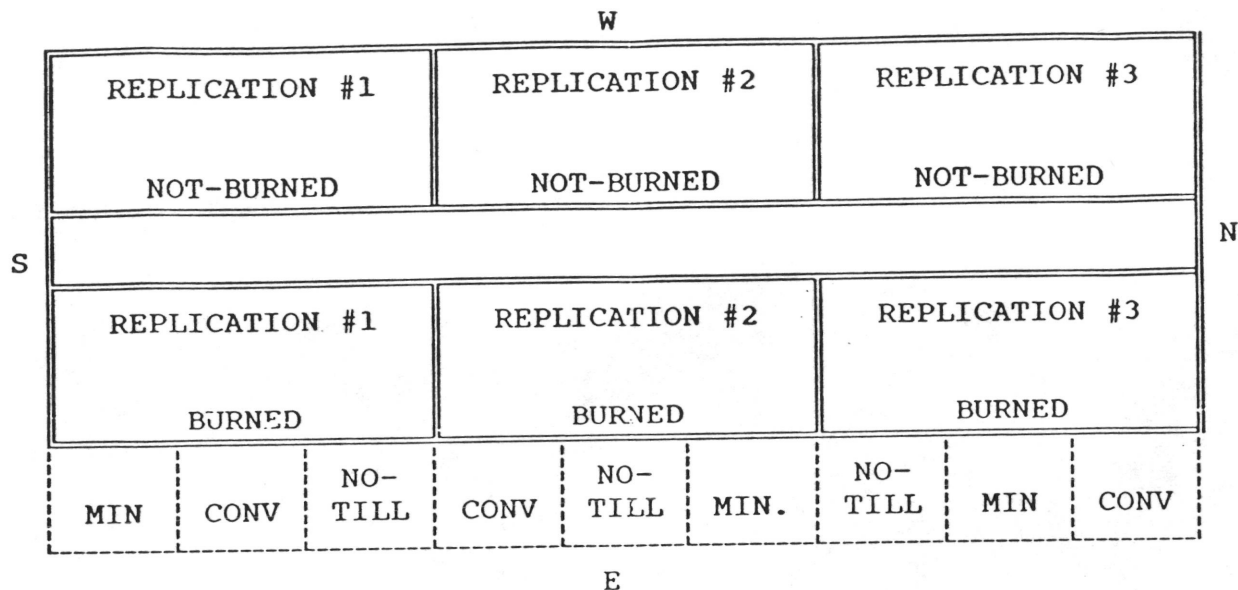

NEW MEXICO STATE UNIVERSITY
 AGRICULTURAL SCIENCE CENTER AT CLOVIS

SUSTAINABLE CROP SYSTEMS FOR LAND IN THE
 CONSERVATION RESERVE PROGRAM (CRP)

MIN = MINIMUM TILLAGE
 CONV = CONVENTIONAL TILLAGE
 NO-TILL = NO-TILLAGE

CW93-33

W
S + N
E

NEW MEXICO STATE UNIVERSITY
AGRICULTURAL SCIENCE CENTER AT CLOVIS

SUSTAINABLE CROP SYSTEMS FOR LAND IN THE
CONSERVATION RESERVE PROGRAM (CRP)

REPLICATION #1

WFS	SFW	CONT. WHEAT	CONT. SORG.	WFS	SFW	CONT. WHEAT	CONT. SORG.	WFS	SFW	CONT. WHEAT	CONT. SORG.
NO BURN	NO BURN	NO BURN	NO BURN	NO BURN	NO BURN	NO BURN	NO BURN	NO BURN	NO BURN	NO BURN	NO BURN
WFS	SFW	CONT. WHEAT	CONT. SORG.	WFS	SFW	CONT. WHEAT	CONT. SORG.	WFS	SFW	CONT. WHEAT	CONT. SORG.
BURN	BURN	BURN	BURN	BURN	BURN	BURN	BURN	BURN	BURN	BURN	BURN
MINIMUM TILLAGE				CONVENTIONAL TILLAGE				NO-TILLAGE			