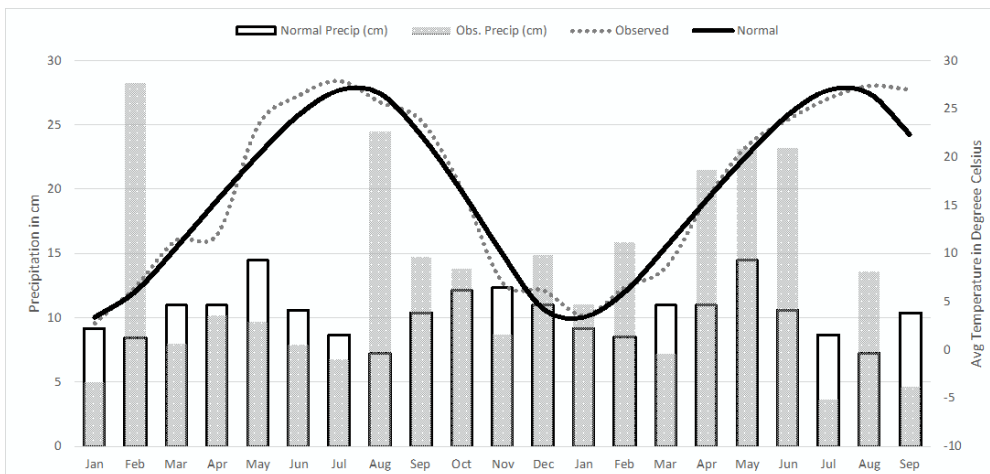

Booneville

Residual Herbicide Injury

Fayetteville

Significant Bermudagrass Competition

Booneville

Plant Height Shading issues

Observed some vine climbing

Weed control in poor stands & successful growth and seedhead development in SS

Palatable forage and graze out potential for mature plants

Fencing, watering site, and shade structure refurbishment at Booneville for pasture trials to be conducted in 2020-2022.

Booneville Weather

Significant frequent rainfalls in Booneville, AR delayed planting to May 28, 2019 with similar disruption at Fayetteville, AR, for forage trials where planting was delayed to June 21.