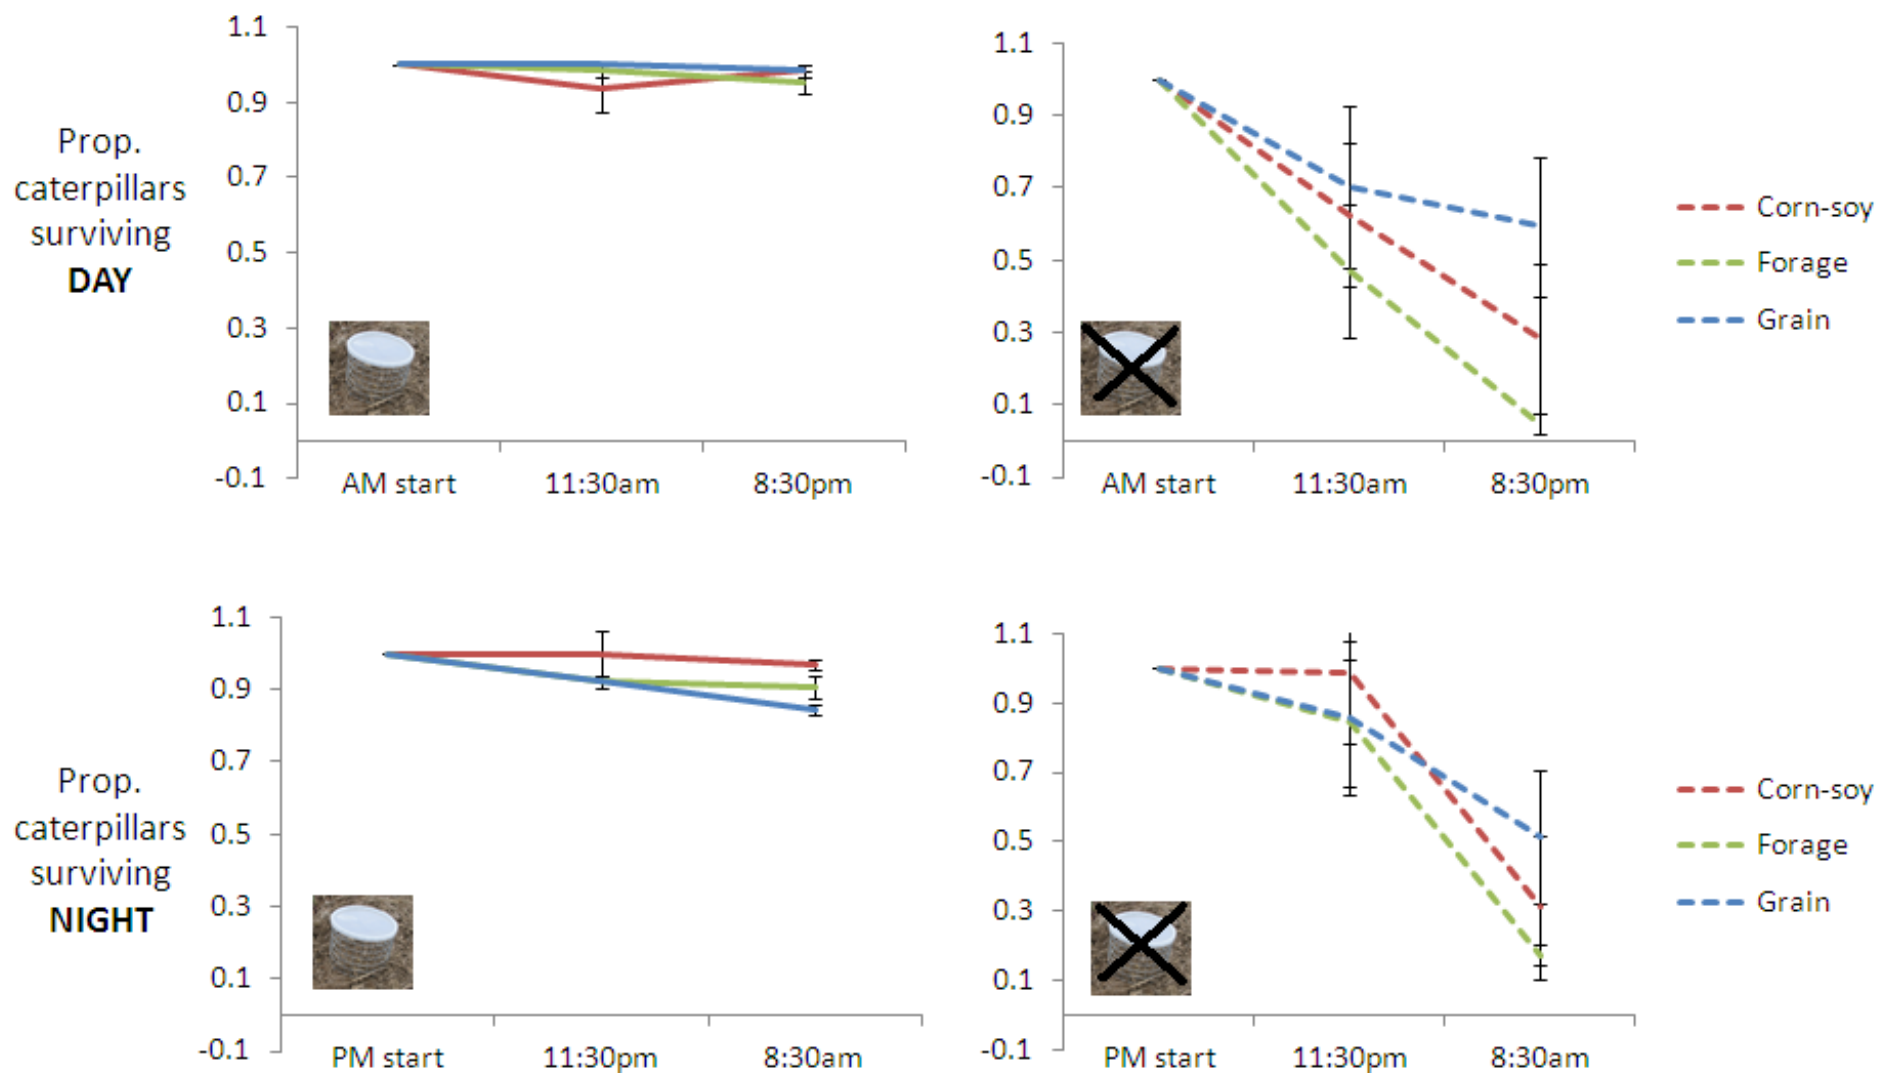

Fig. 18: Predation on sentinel waxworm caterpillars in corn in mid-June, by time of day, cage treatment, and rotation.

Fig. 19: Predation on sentinel waxworm caterpillars in corn in mid-July, by time of day, cage treatment, and rotation.