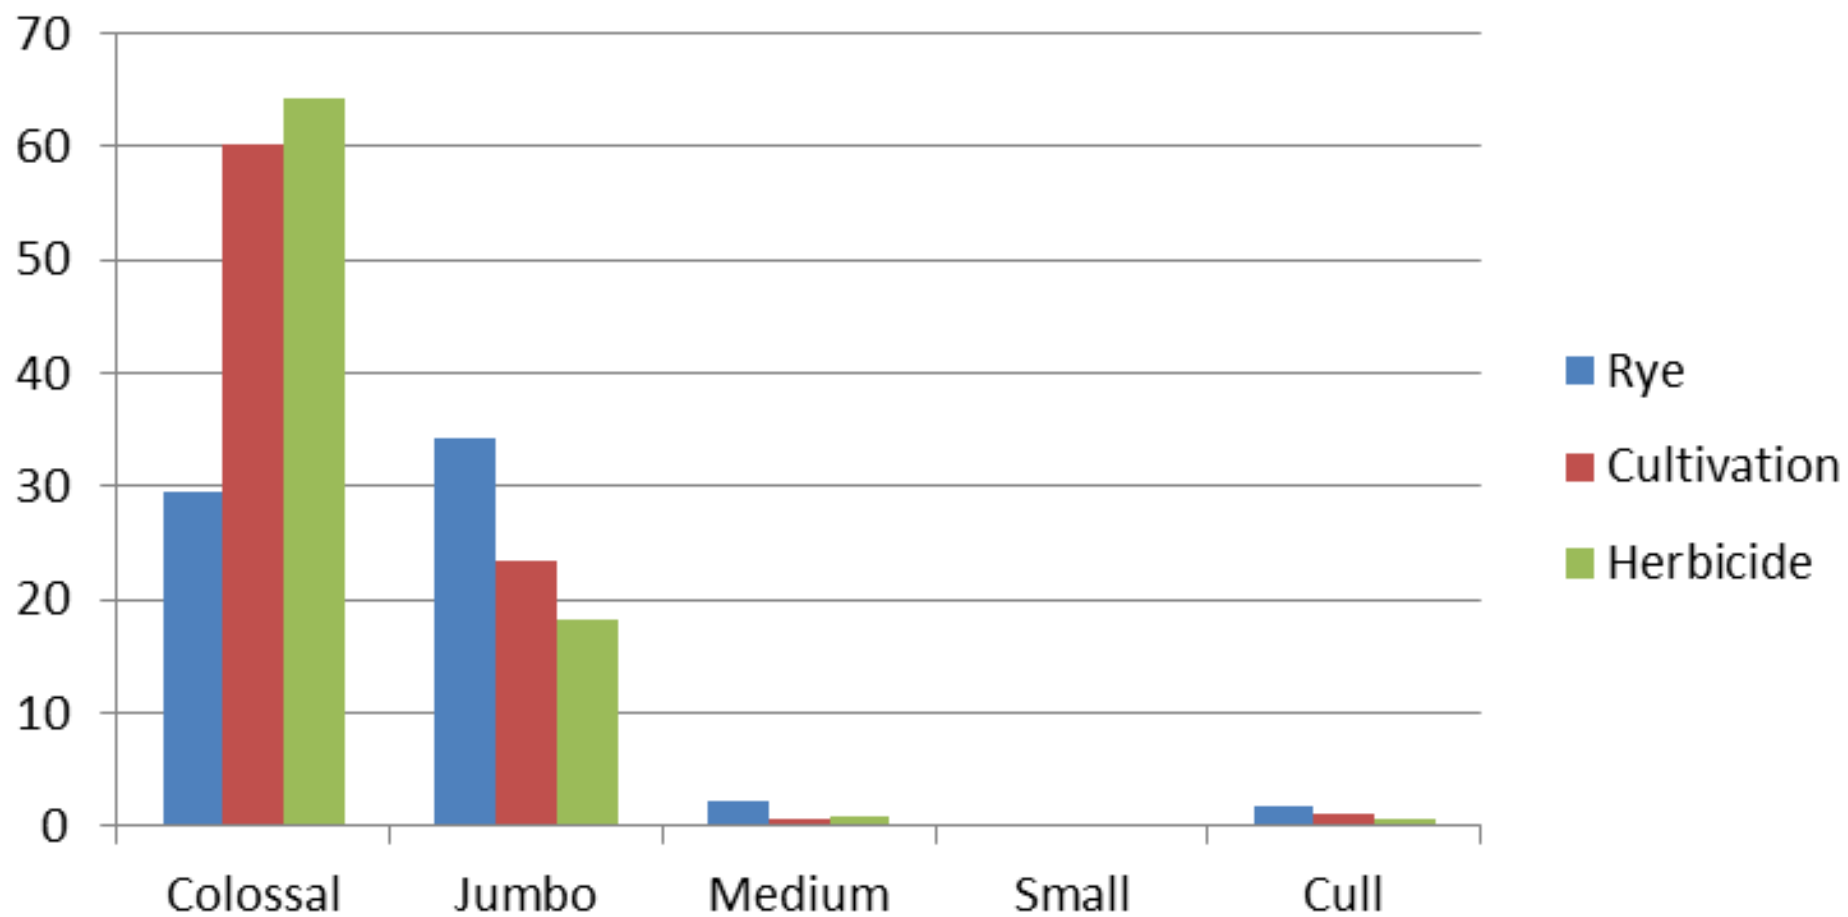

Onion Bulb Grade Distribution