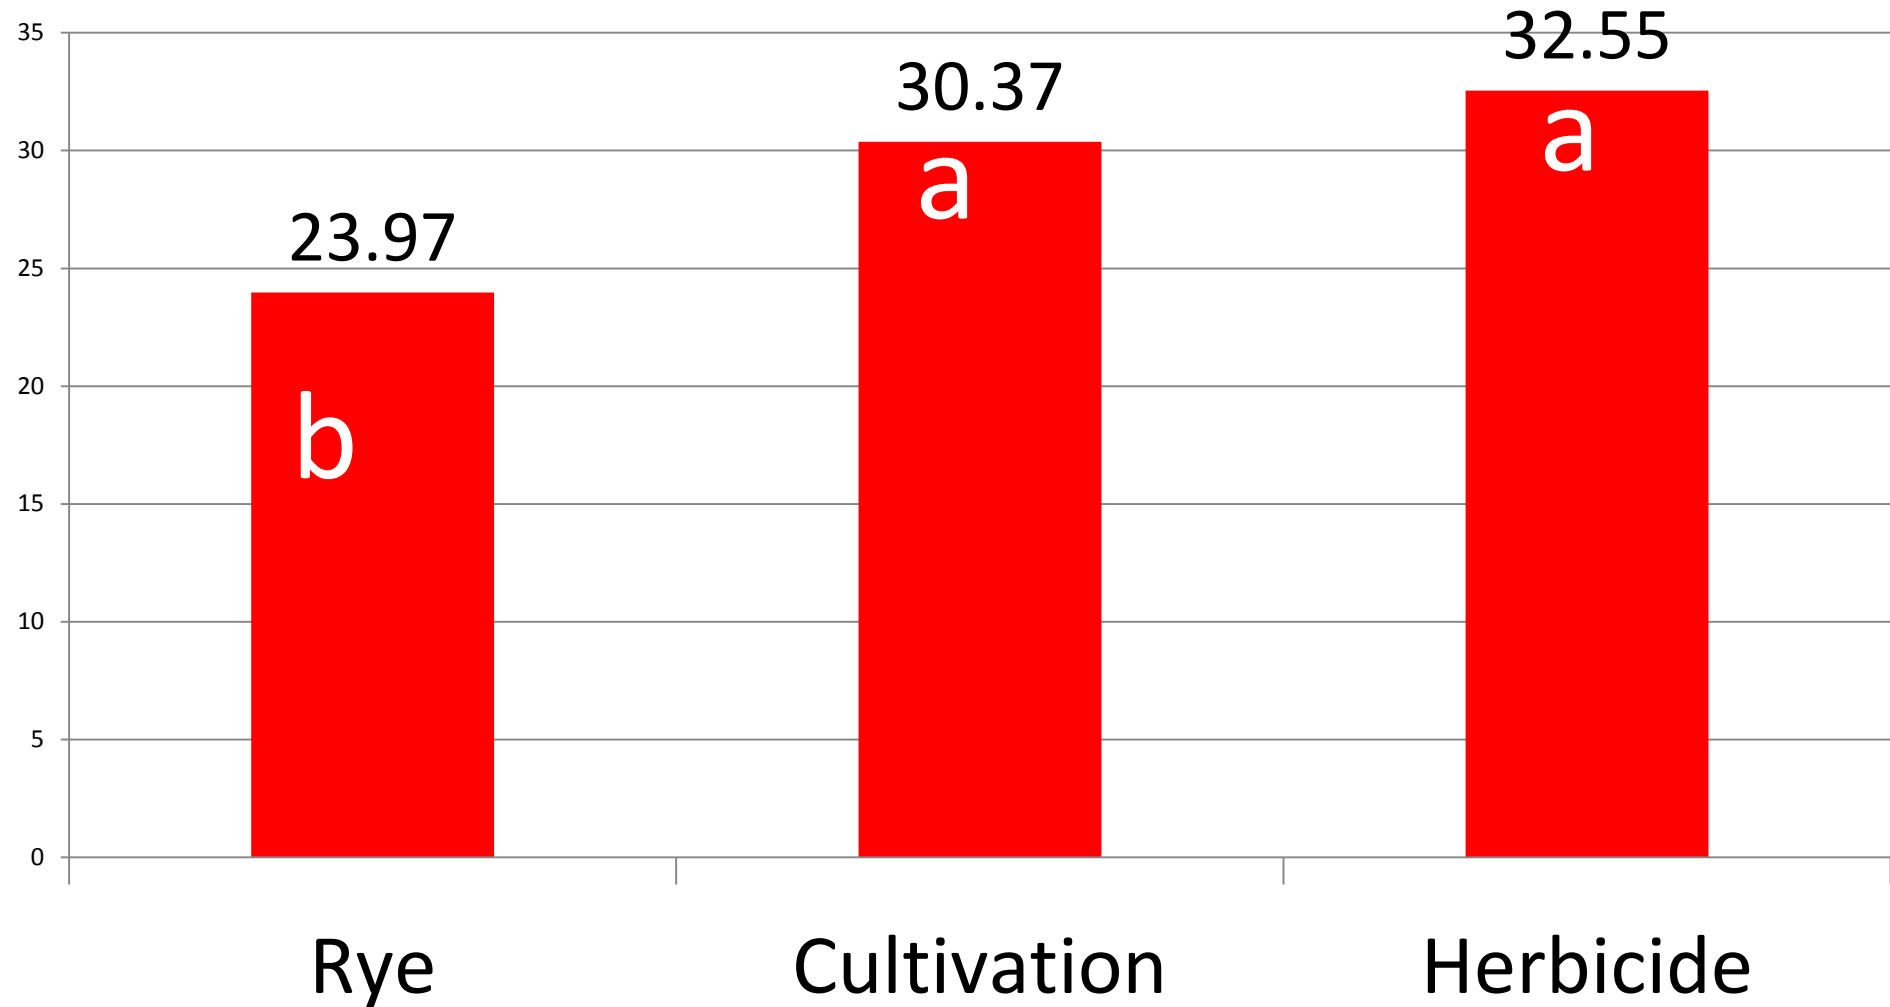

Onion Yield in lbs per 10 ft of bed

P ≤ 0.0001

Onion Bulb Grade Distribution

Tomato pounds per plant

$P \leq 0.0018$

Tomato Grade as affected by Armyworm and Slug Damage on August 30