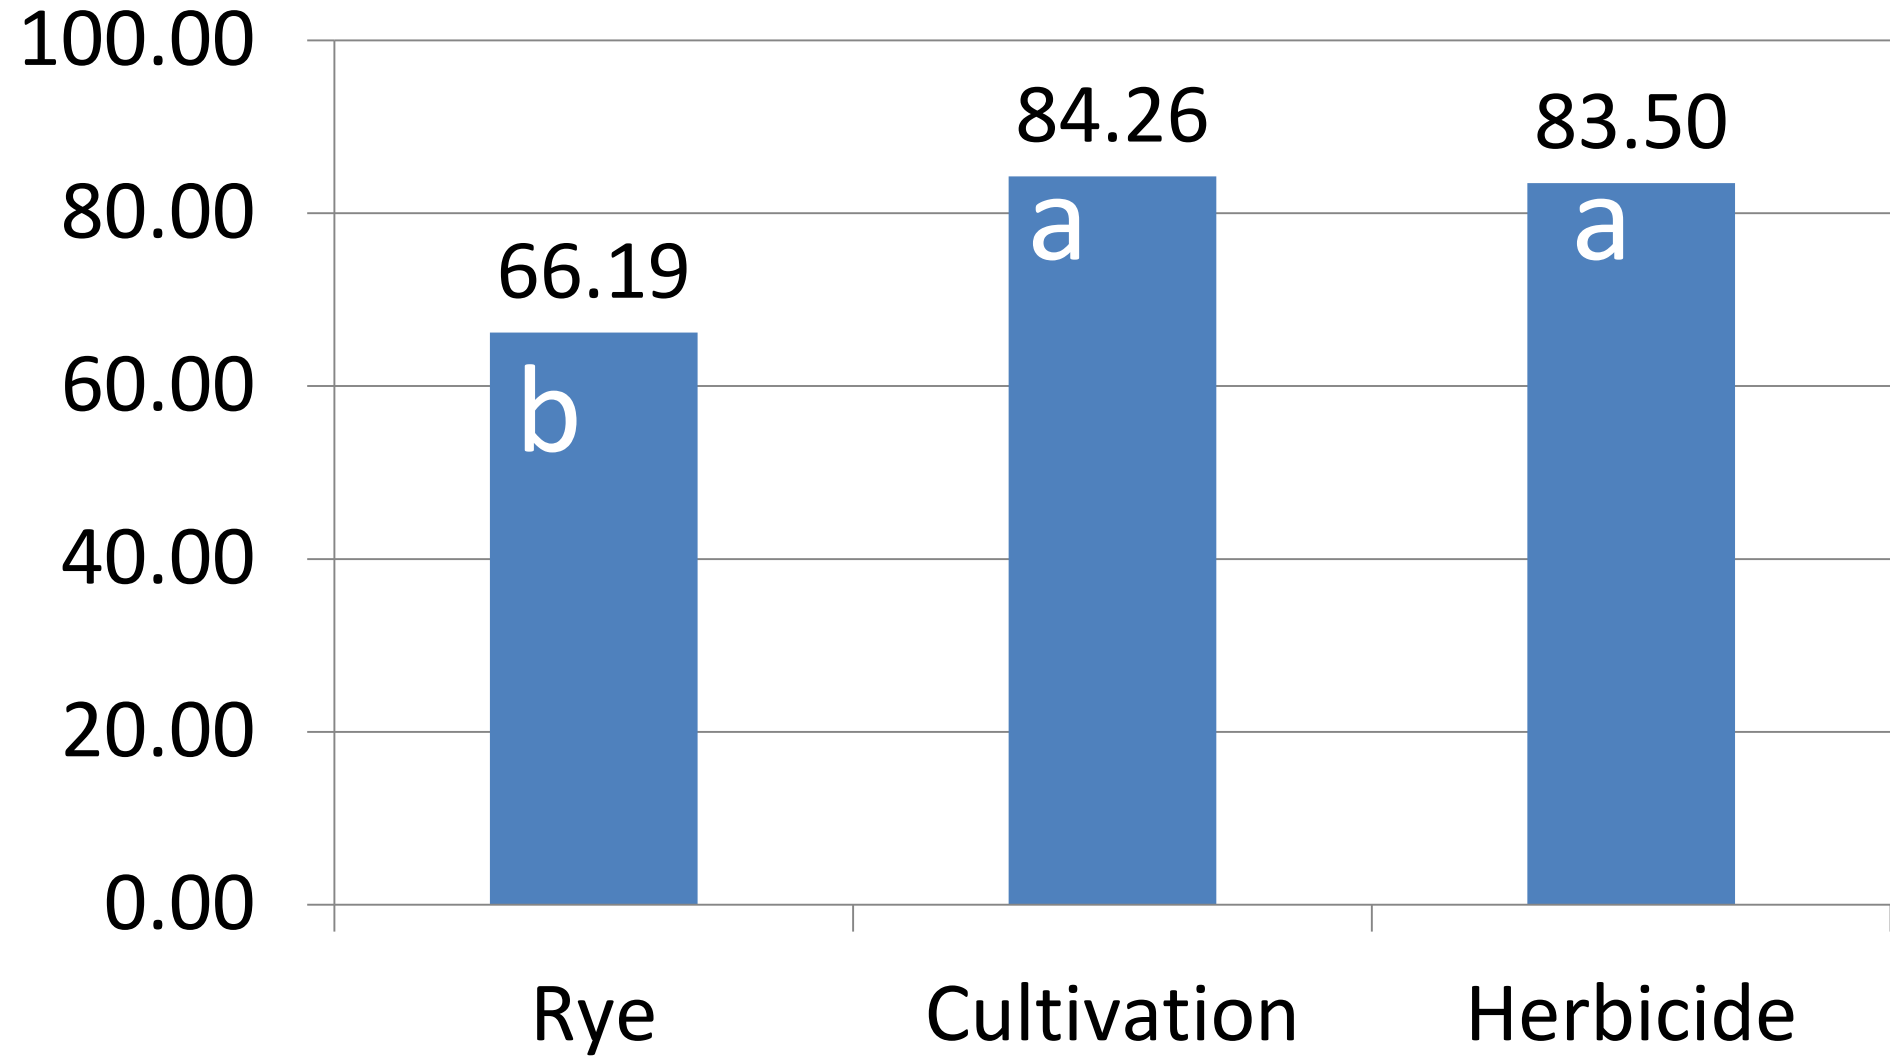

Weight (g) of weeds in 1 sq ft of row middle

	Onions			Tomatoes		
	May 22	June 12	July 3	July 3	Sept 13	Oct 1
Rye	0.03	1.28	0.00	0.00	28.3	83.5
Cultivation	1.75	1.15	3.35	3.35	127.6	86.0
Herbicide	0.68	20.58	1.45	1.45	28.2	40.0
pValue	NS	NS	NS	NS	NS	NS

Onion Yield in lbs per 10 ft of bed

P ≤ 0.0001