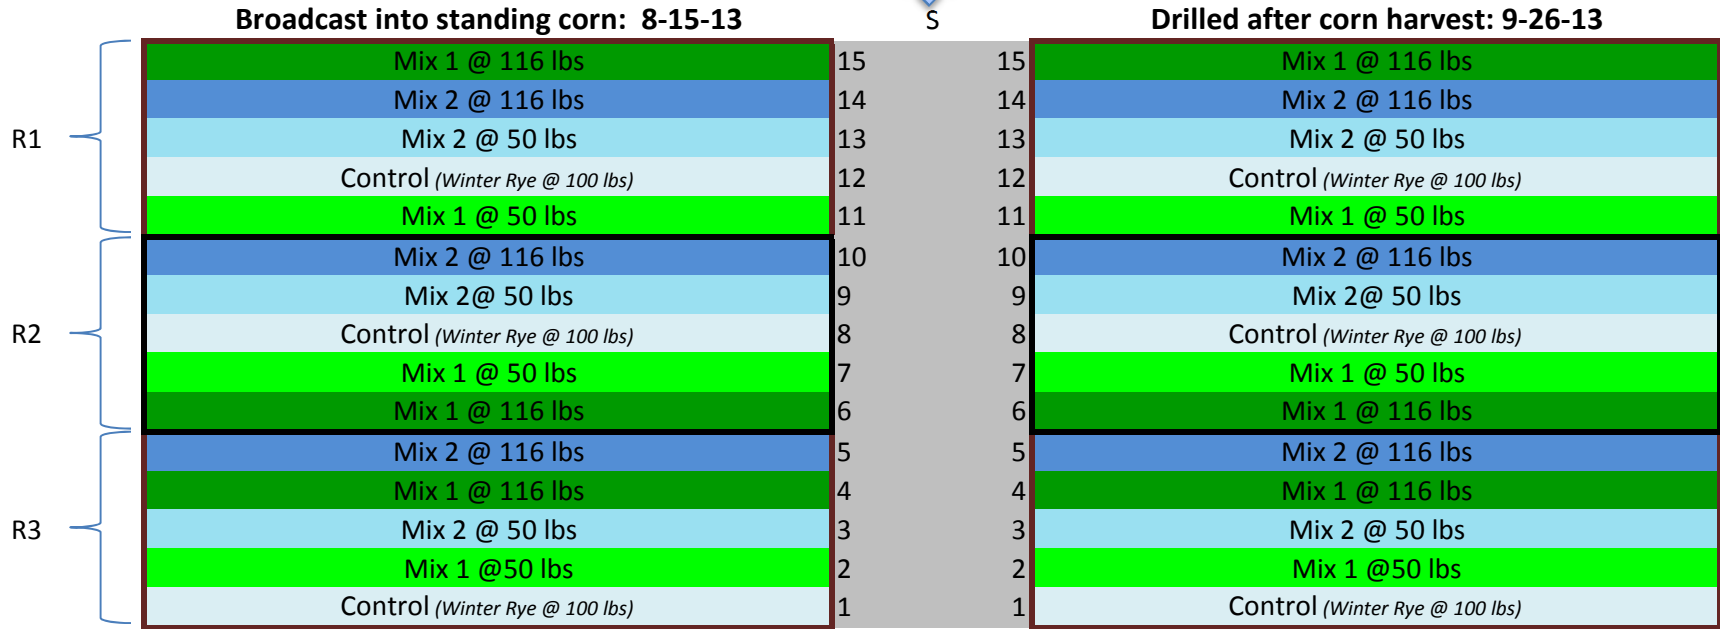

Plot Layouts for SARE Cover Crop Diversity in No-Till Systems Project - 2013

Cover Crop Mixes in Corn Silage

Mix 1 = Oat/Pea/Radish

Mix 2 = Triticale/Winter Pea/Winter Rape

Low Rate = 50 lbs/acre

High Rate = 116 lbs/acre

First Planting Date:

August 15th (simulate aerial application)

Second Planting Date:

After Corn Harvest (end of September with No-Till Drill)