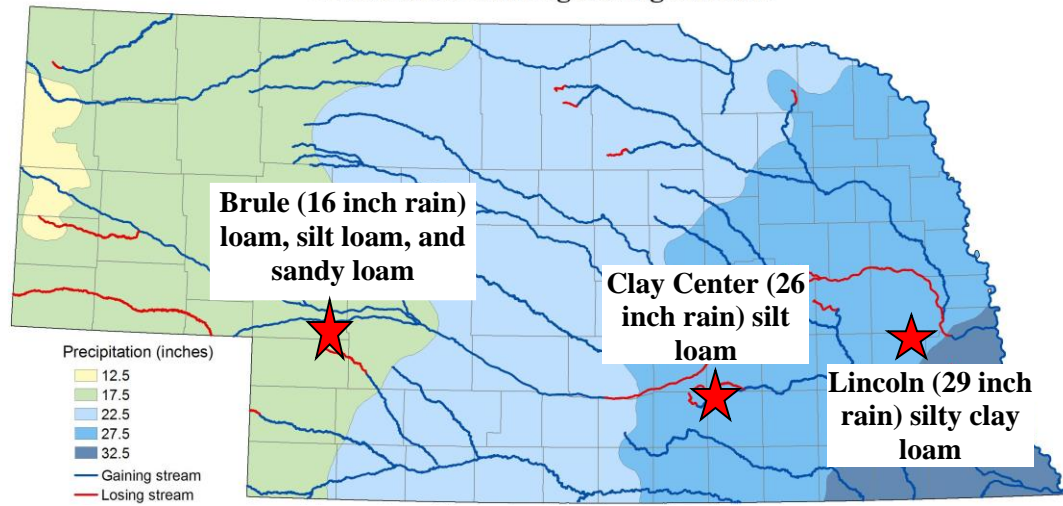

**Mean Annual Precipitation, 1971 - 2000 and  
Generalized Gaining/Losing Streams**

Fig. 1. Precipitation map of Nebraska (<http://water.unl.edu>) showing the three study sites.