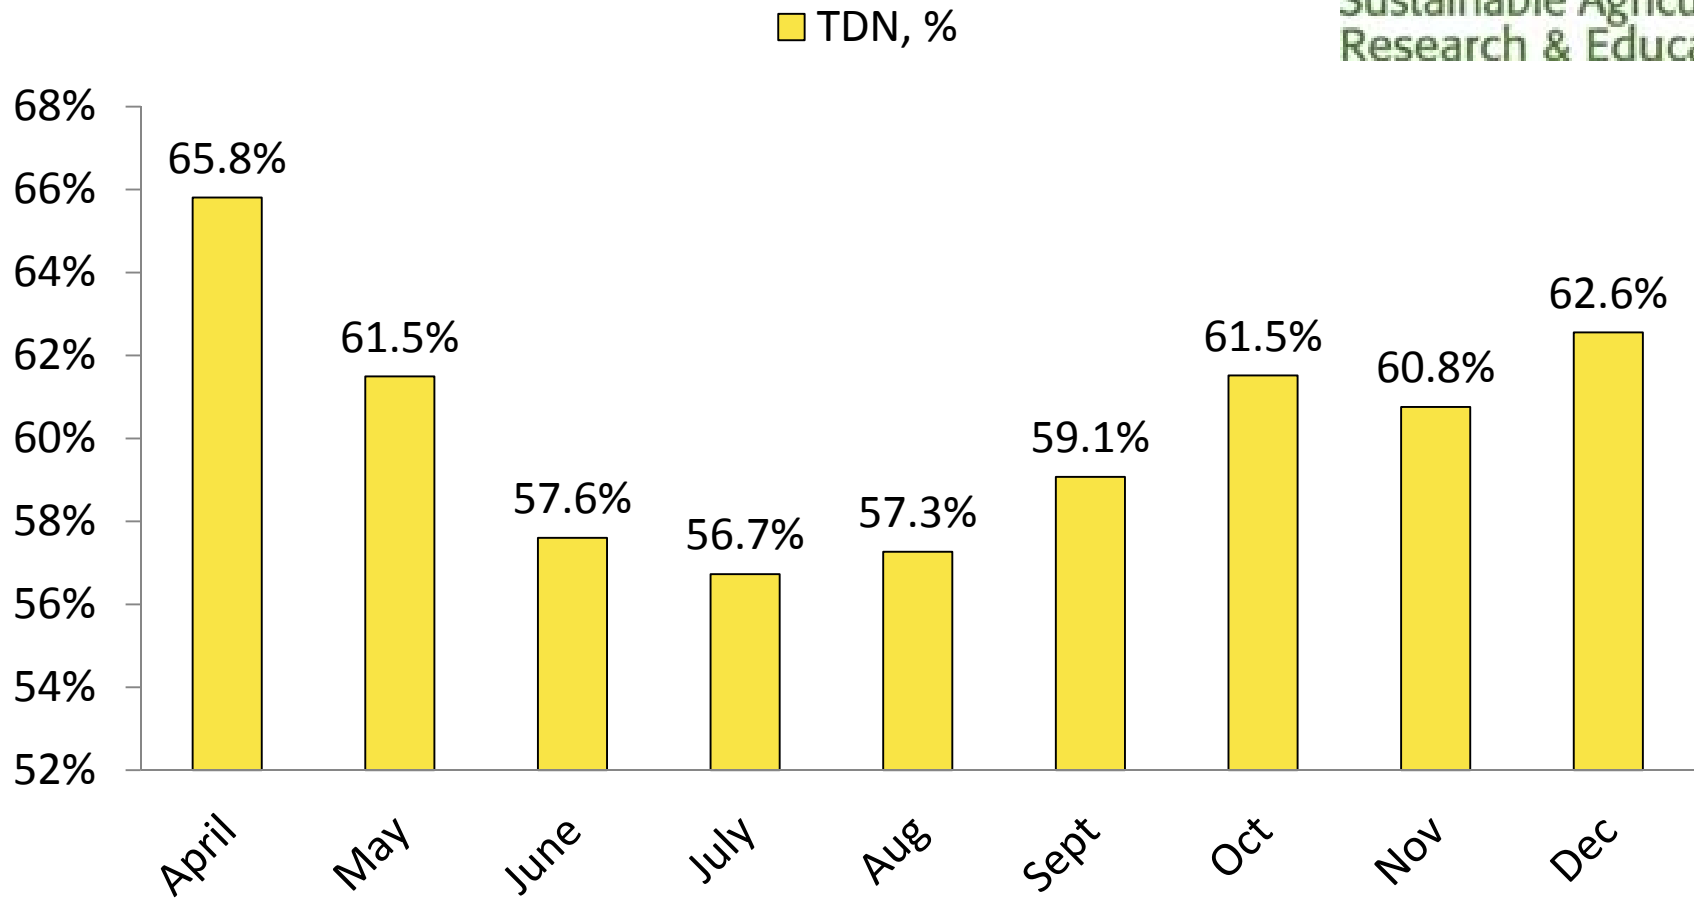

Prioritize forage nutrient utilization

- Forage availability is a threshold effect
- Forage quality
 - Quality pasture will continue to mature
 - Mature pasture is mature

<http://grazingbeef.missouri.edu>

Seasonal Quality

Seasonal Quality

Seasonal Quality

Maintain residual forage base at 1500 lb / DM / acre

- Forage growth increased
- Weed growth decreased

Grazing Wedge
4-H Farms
07/14/2012

Grazing Wedge
4-H Farms
07/28/2012