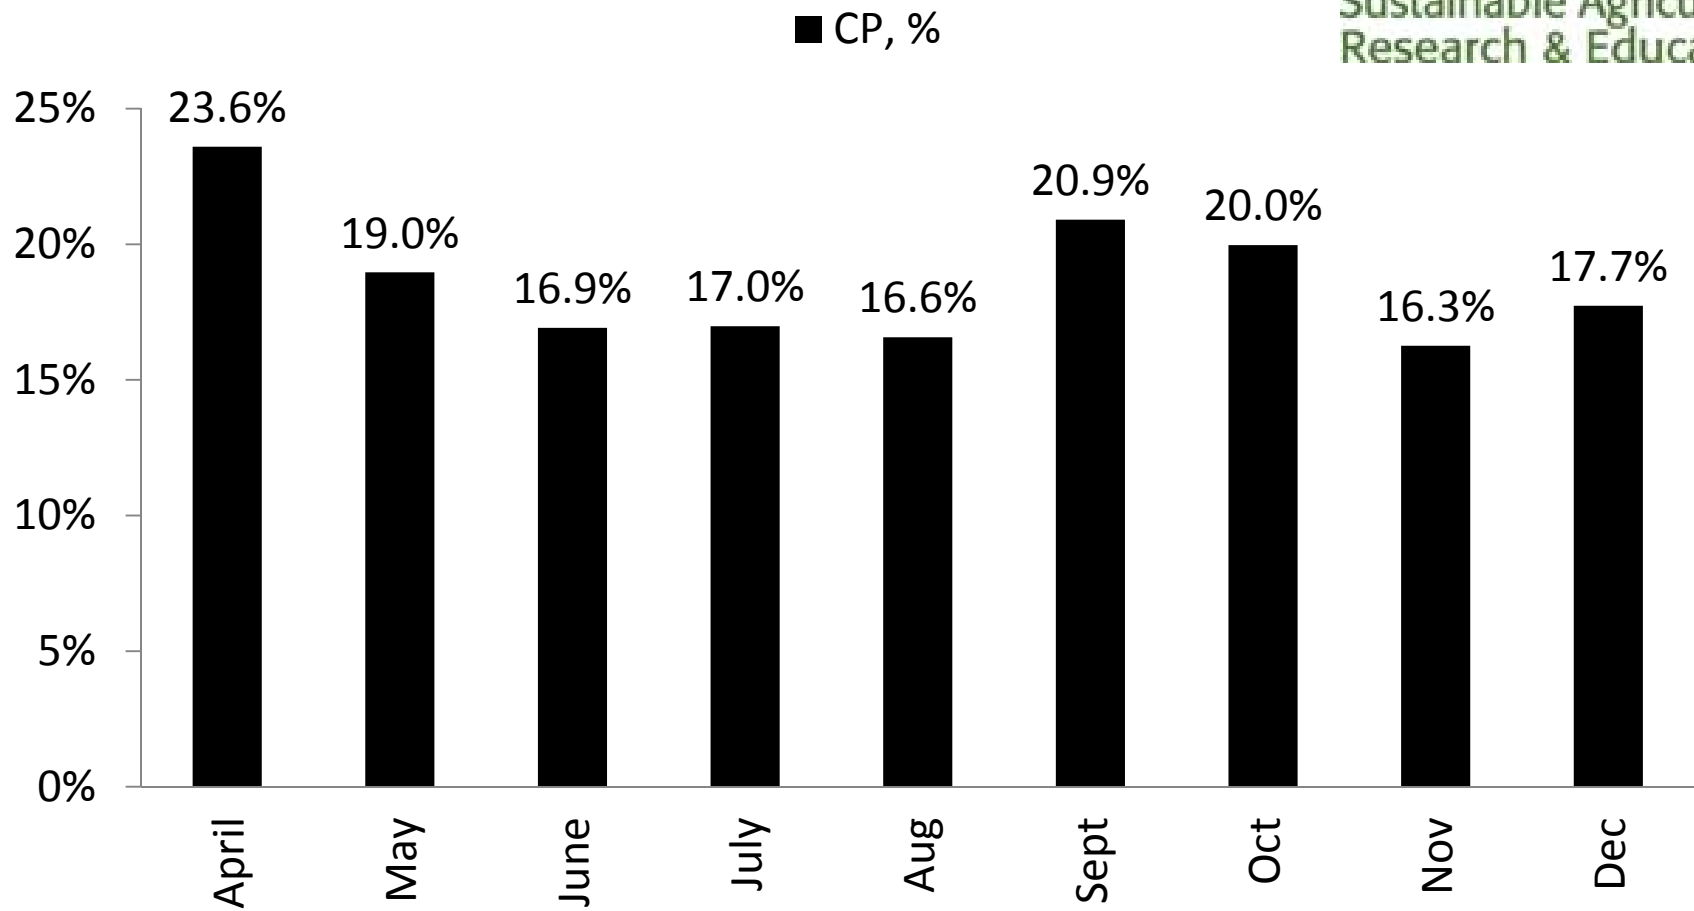

Prioritize forage nutrient utilization

- Forage availability is a threshold effect
- Forage quality
 - Quality pasture will continue to mature
 - Mature pasture is mature

<http://grazingbeef.missouri.edu>

Seasonal Quality

Seasonal Quality

Seasonal Quality

Maintain residual forage base at 1500 lb / DM / acre

- Forage growth increased
- Weed growth decreased

Grazing Wedge
4-H Farms
07/14/2012

Grazing Wedge
4-H Farms
07/28/2012