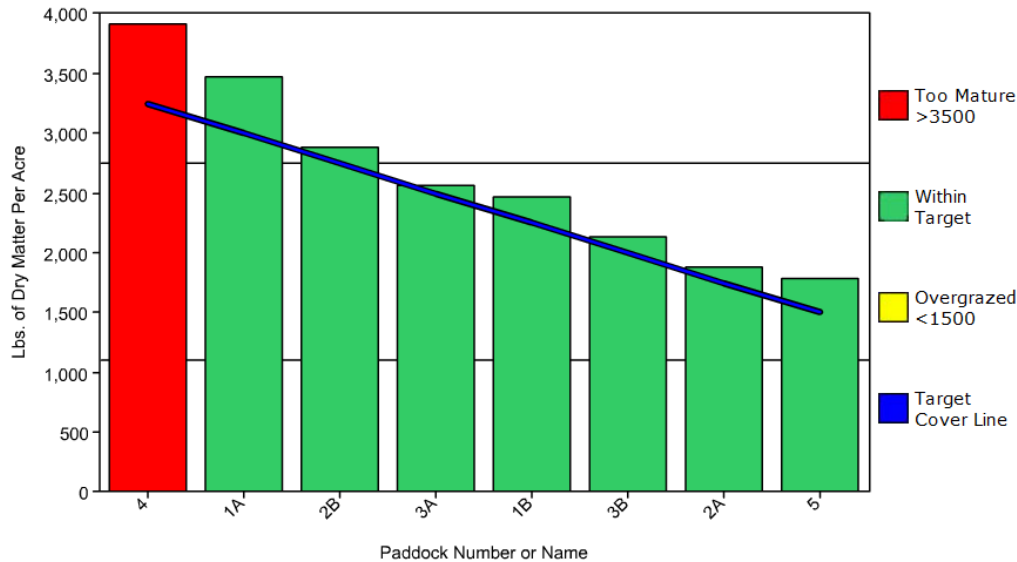

Seasonal Quality

Seasonal Quality

Seasonal Quality

Maintain residual forage base at 1500 lb / DM / acre

- Forage growth increased
- Weed growth decreased

Grazing Wedge
4-H Farms
07/14/2012

Grazing Wedge
4-H Farms
07/28/2012