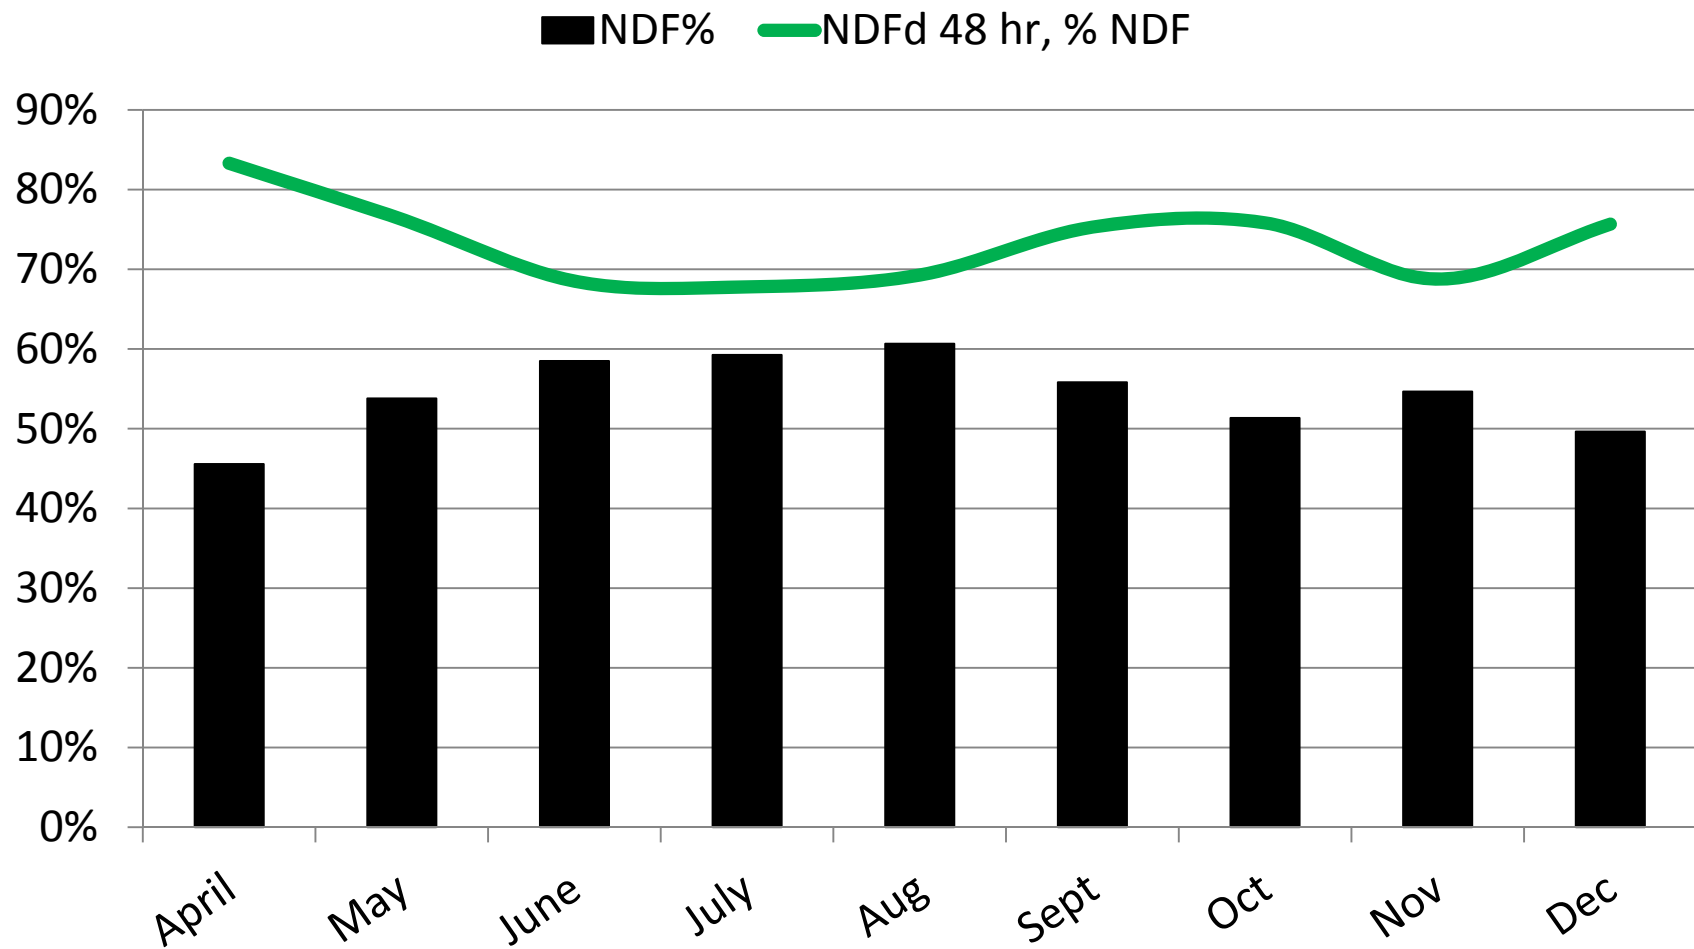

Prioritize forage nutrient utilization

- Forage availability is a threshold effect
- Forage quality
 - Quality pasture will continue to mature
 - Mature pasture is mature

<http://grazingbeef.missouri.edu>

Seasonal Quality

Seasonal Quality

Seasonal Quality

Maintain residual forage base at 1500 lb / DM / acre

- Forage growth increased
- Weed growth decreased

Grazing Wedge
4-H Farms
07/14/2012

Grazing Wedge
4-H Farms
07/28/2012