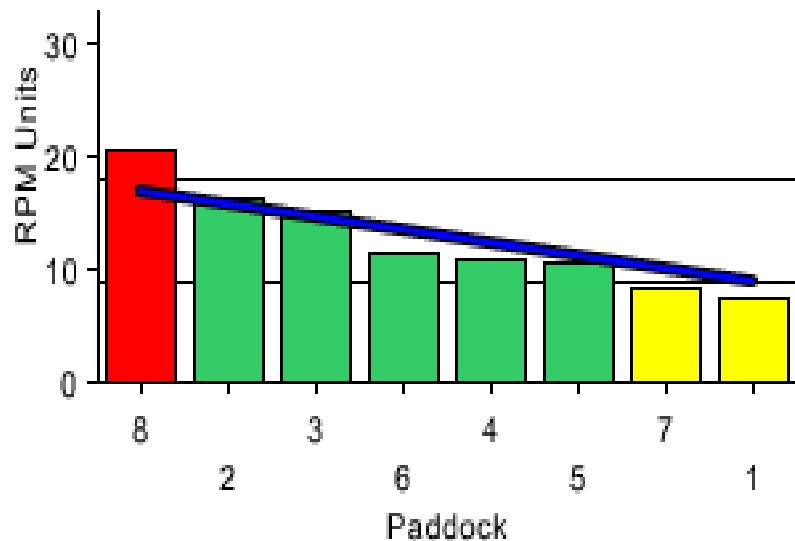

Prioritize forage nutrient utilization

- Forage availability is a threshold effect
- Forage quality
 - Quality pasture will continue to mature
 - Mature pasture is mature

<http://grazingbeef.missouri.edu>

Seasonal Quality

Seasonal Quality

Seasonal Quality

Maintain residual forage base at 1500 lb / DM / acre

- Forage growth increased
- Weed growth decreased

Grazing Wedge
4-H Farms
07/14/2012

Grazing Wedge
4-H Farms
07/28/2012