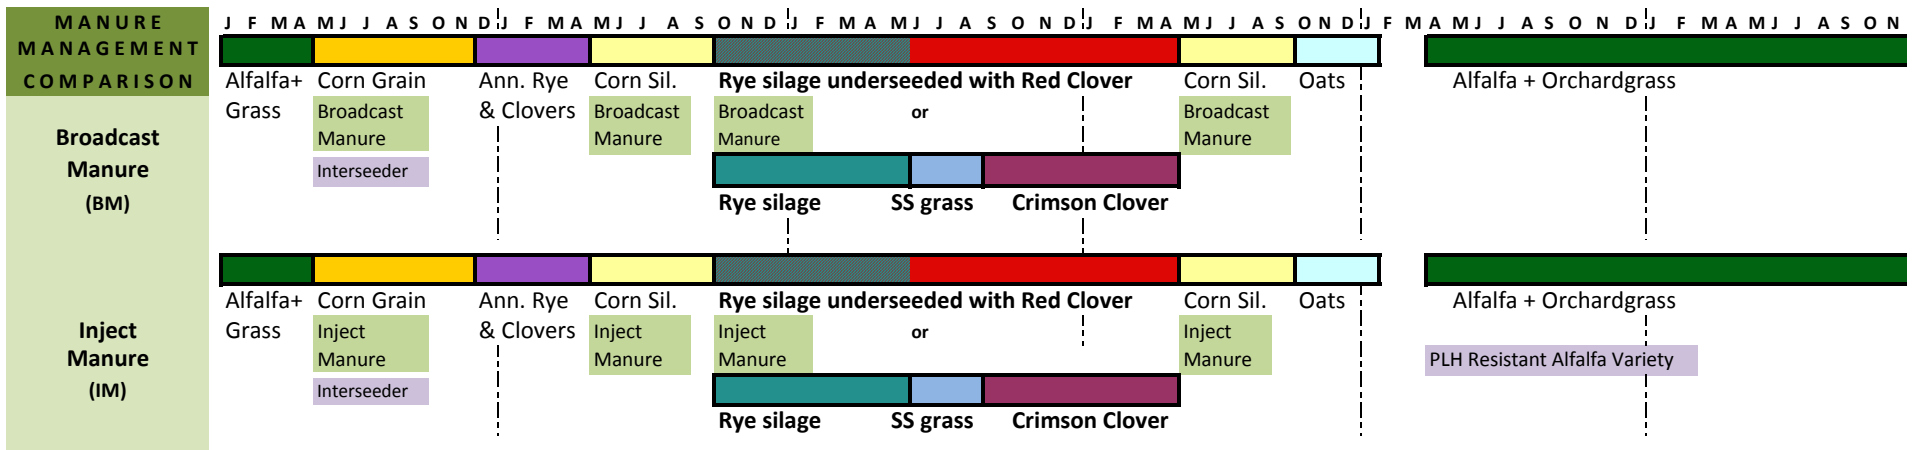

Pest Management Rotation: IPM for insect pests, multiple tactics for weed control (RH), inject manure for canola (SH) and rye cover crop before corn silage

Manure Management Rotation: injection vs. broadcast manure, green manure comparison, standard herbicides, IPM for insect pests, and non-Bt corn

Corn-Soy Conventional Grain Rotation: manure or fertilizer, standard herbicide regime, prophylactic insecticides, and Bt corn

D

D

D