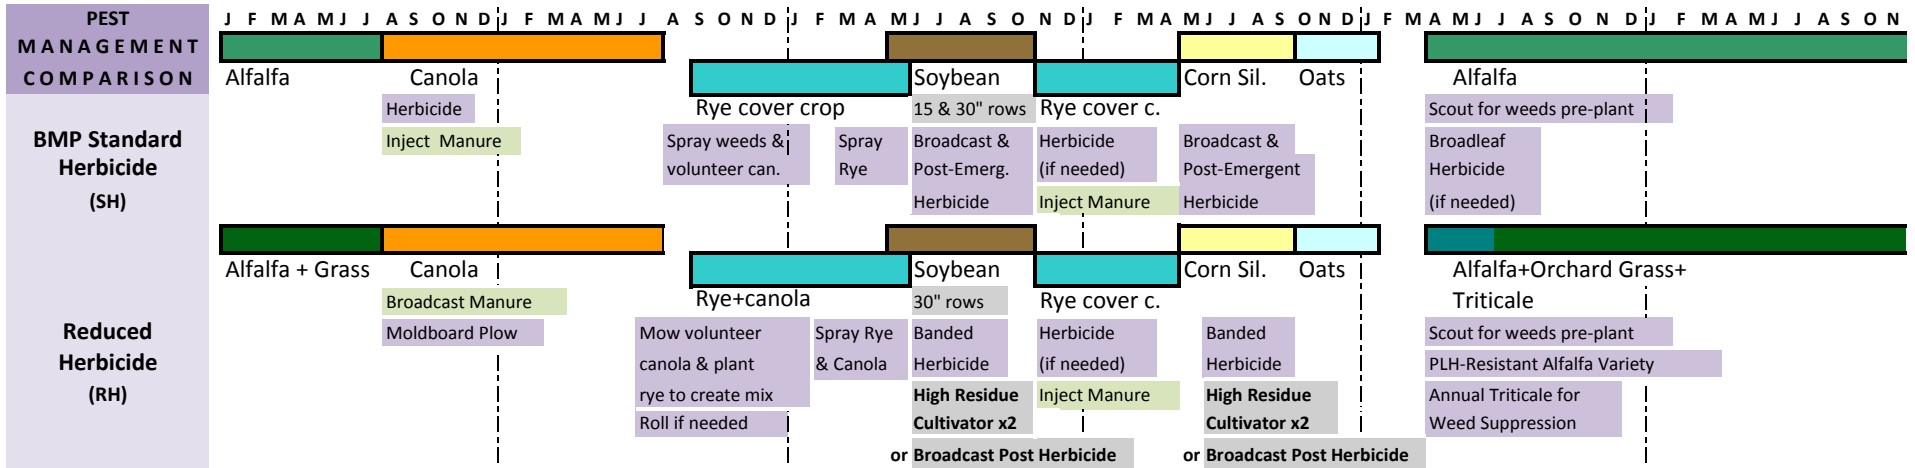

Pest Management Rotation: IPM for insect pests, multiple tactics for weed control (RH), inject manure for canola (SH) and rye cover crop before corn silage

Manure Management Rotation: injection vs. broadcast manure, green manure comparison, standard herbicides, IPM for insect pests, and non-Bt corn

Corn-Soy Conventional Grain Rotation: manure or fertilizer, standard herbicide regime, prophylactic insecticides, and Bt corn

D

D

D