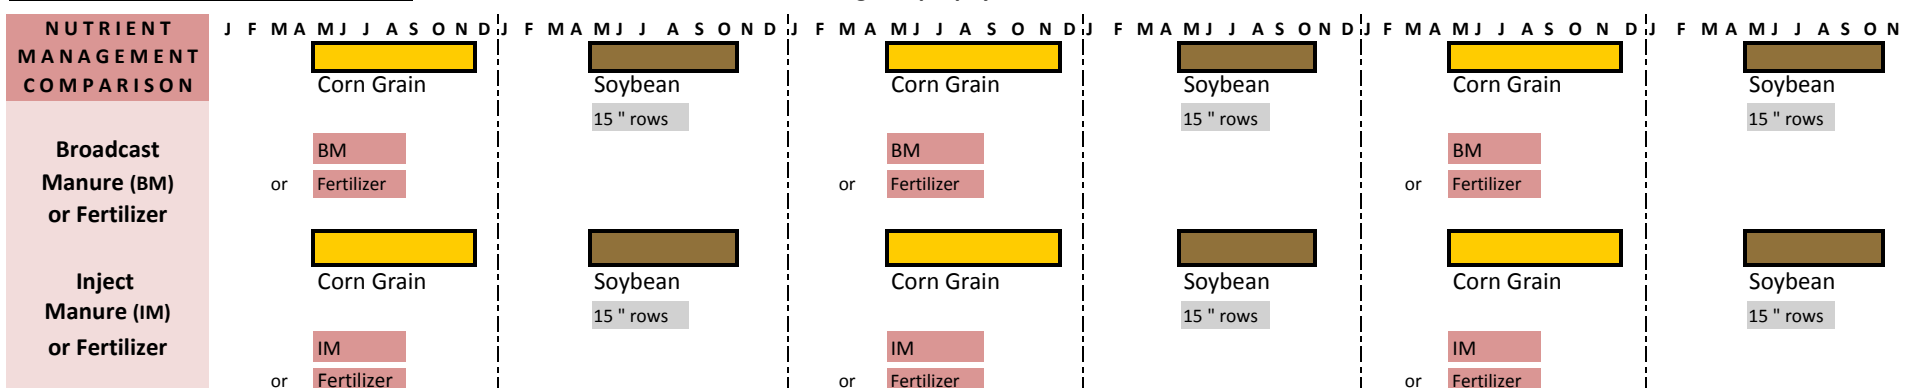

Pest Management Rotation: IPM for insect pests, multiple tactics for weed control (RH), inject manure for canola (SH) and rye cover crop before corn silage

Manure Management Rotation: injection vs. broadcast manure, green manure comparison, standard herbicides, IPM for insect pests, and non-Bt corn

Corn-Soy Conventional Grain Rotation: manure or fertilizer, standard herbicide regime, prophylactic insecticides, and Bt corn

D

D

D