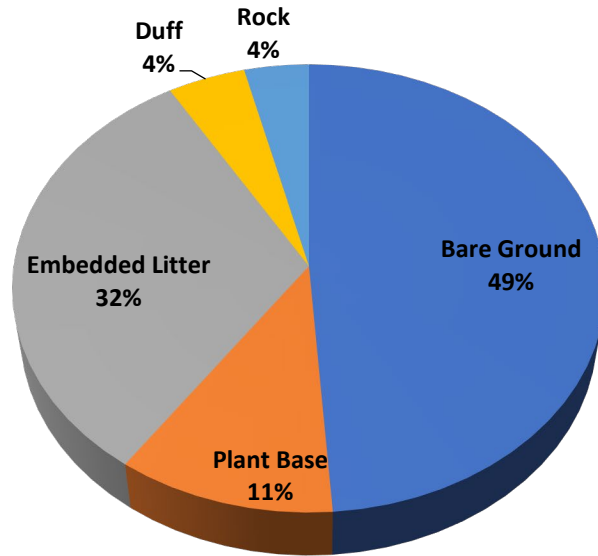

### Ground Cover Mogote Brush Control Trend 1 2021

### Foliar Cover Mogote Brush Control Trend 1 2021

### Broom Snakeweed plants/ha Mogote Brush Control Trend 1 2021