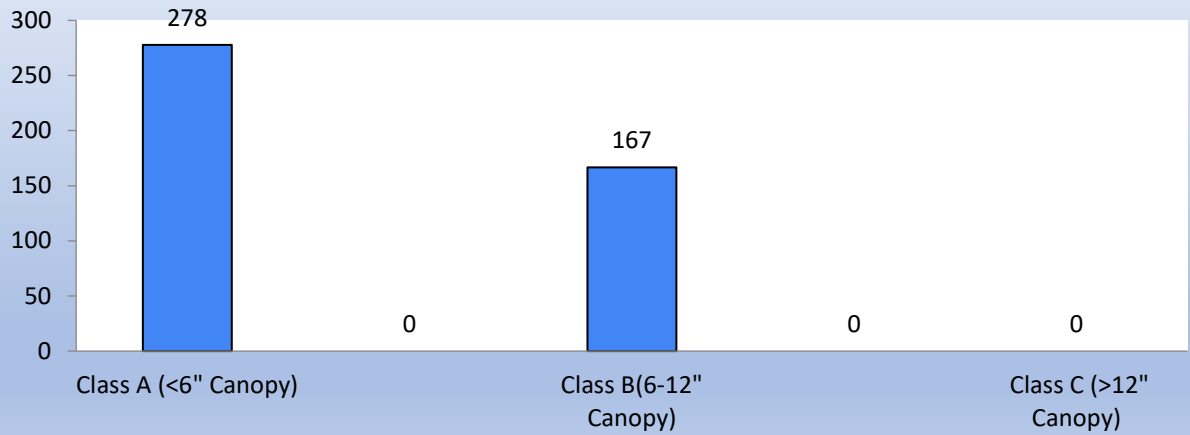

Broom Snakeweed plants/ha Mogote Brush Control Trend 1 2021