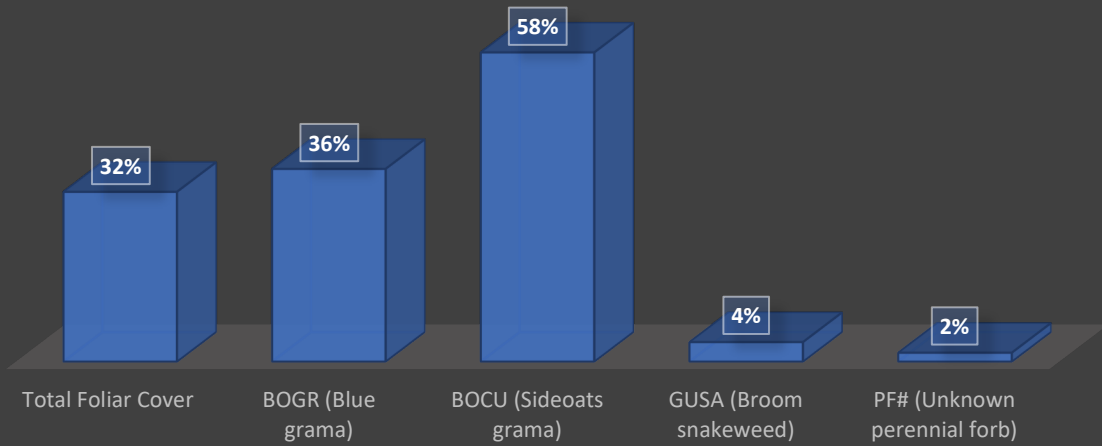

TOP LAYER FOLIAR COVER MOGOTE BRUSH CONTROL TREND 2 2021