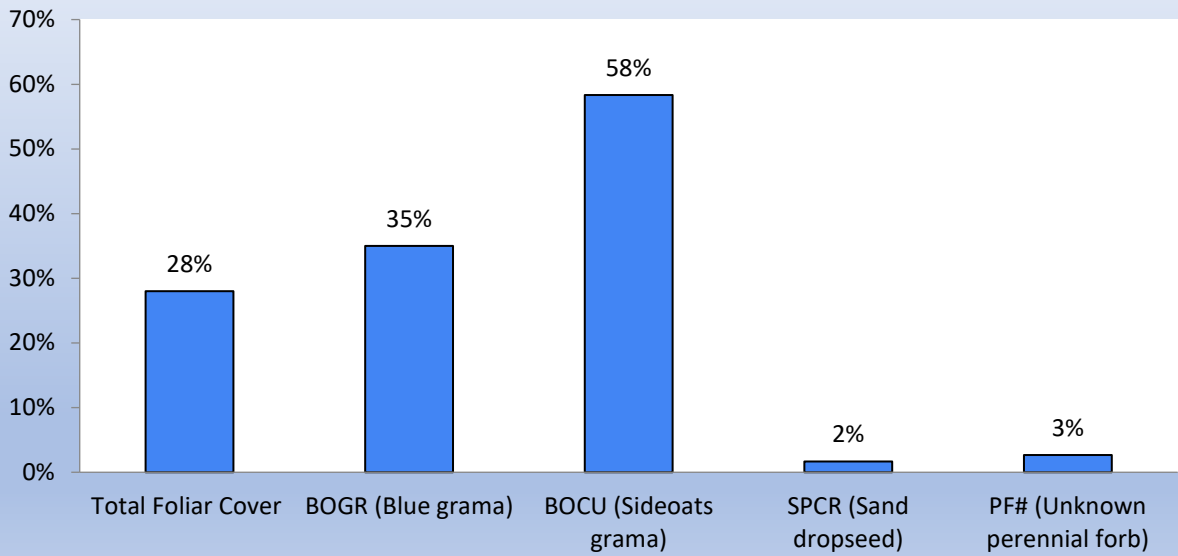

Foliar Cover Mogote Brush Control Trend 1 2021