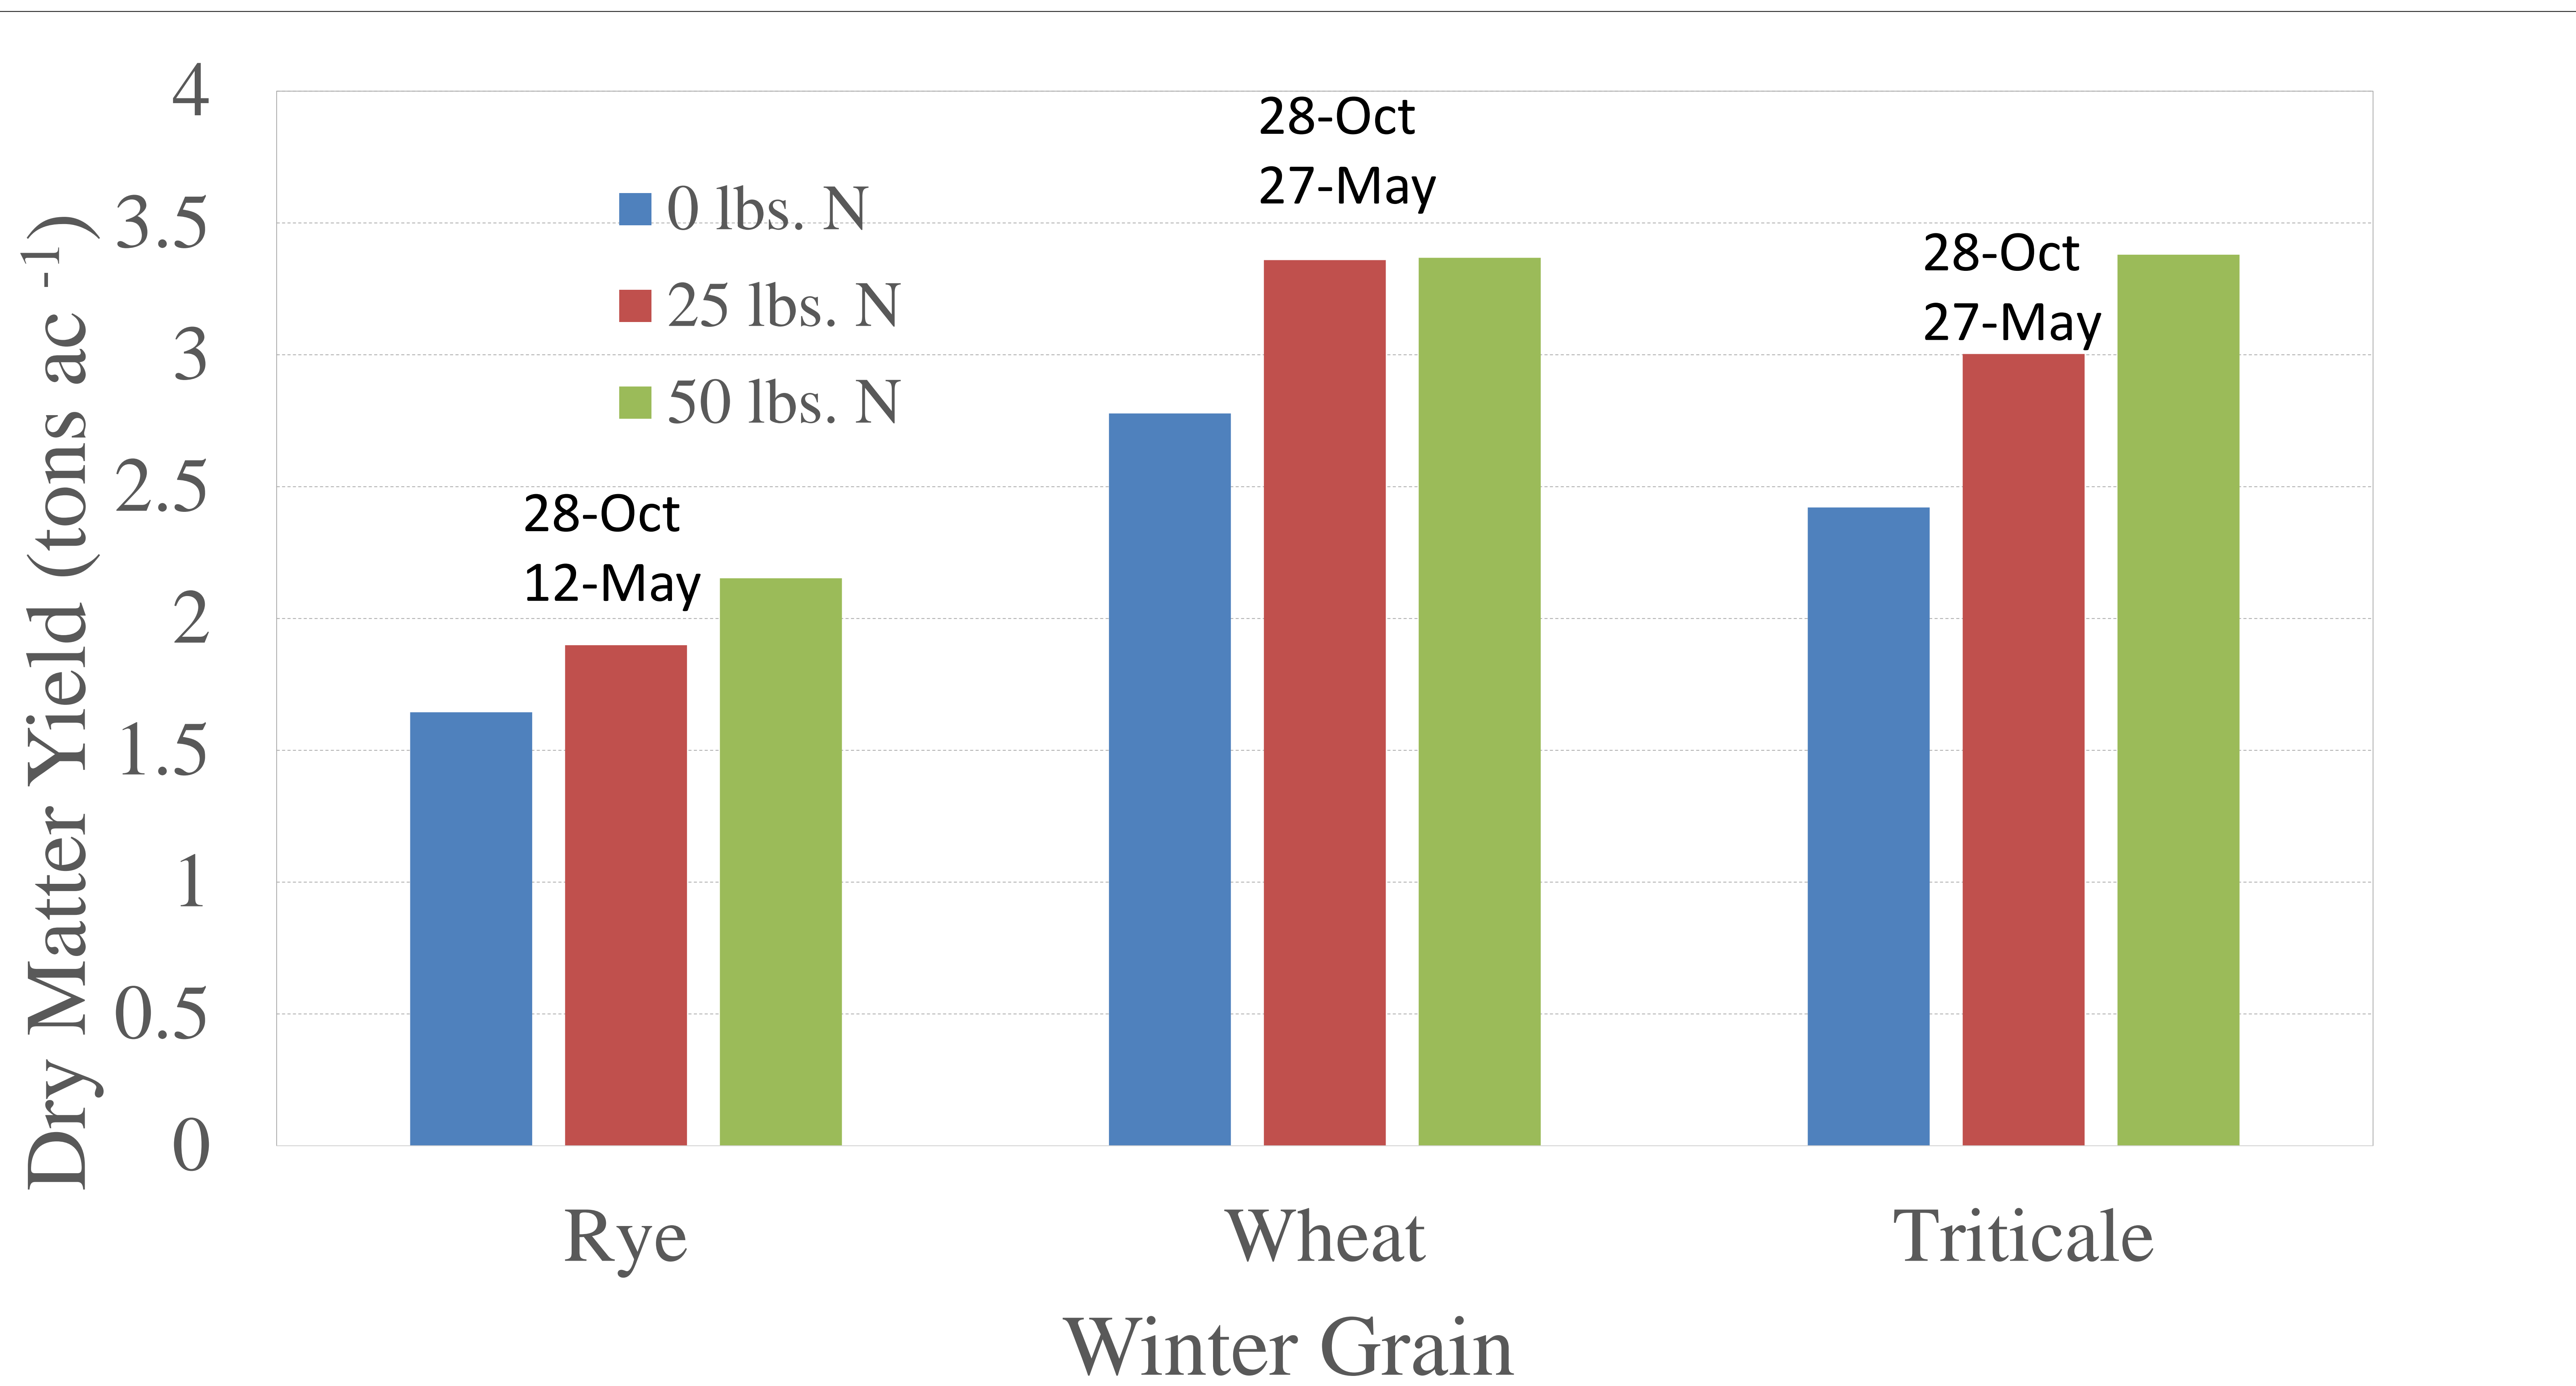

Winter grain forage trial - fall and spring harvests

Rye planting date x corn maturity trial – fall and spring forage yields