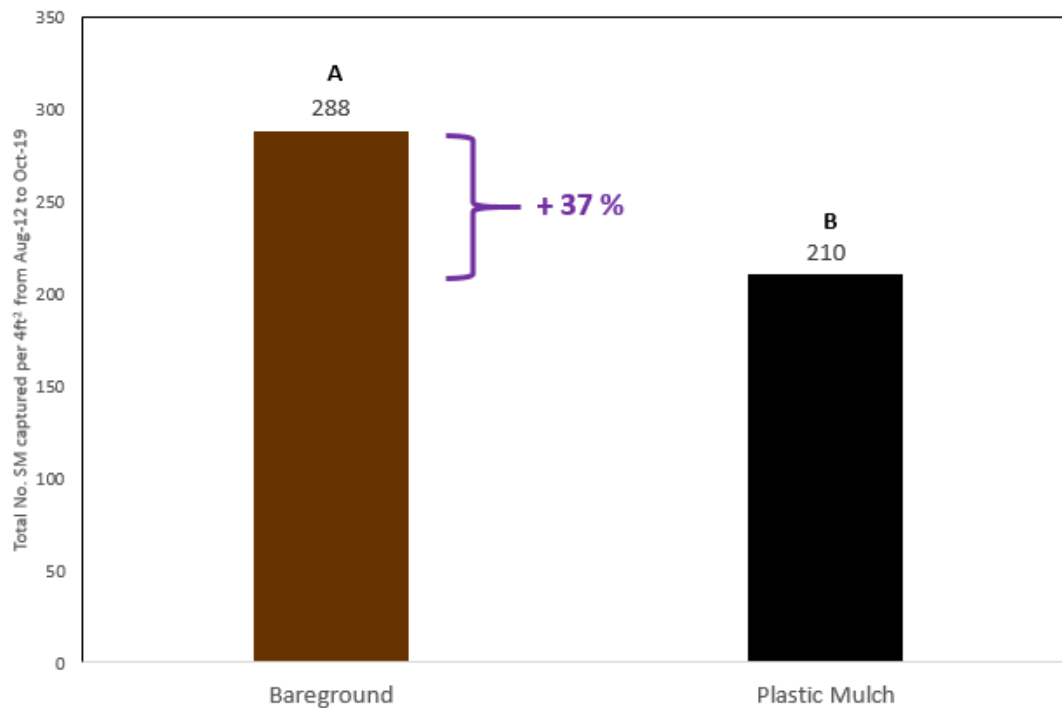

Effect of Plastic Mulch on Swede Midge Pupation/Emergence, Almond, NY, 2016:  
Total No. SM captured per 4 ft<sup>2</sup> from Aug-12 to Oct-28

Fig. 28. Effect of plastic mulch on swede midge pupation and subsequent emergence in small-cage Study at Quest, Almond, NY, 2016: Total SM captured in traps (n=4).