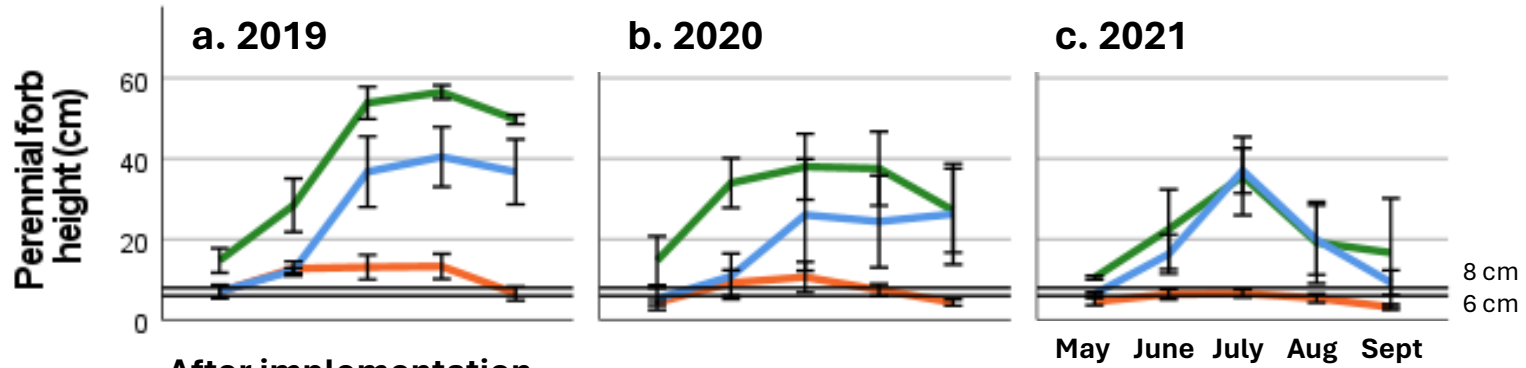

Before implementation of shorter grazing durations

After implementation