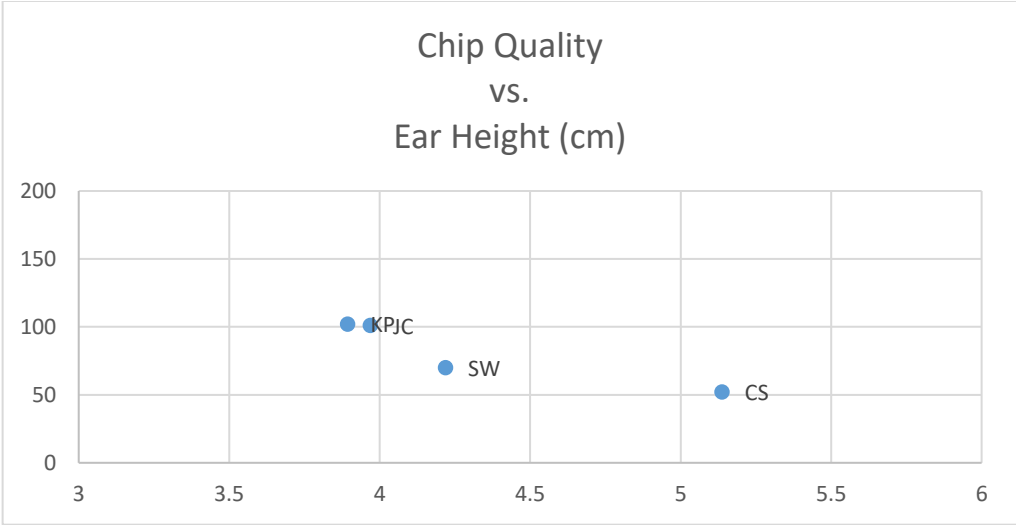

Figure 10. Corn Chip Sensory Quality vs. Ear Height

Note: The x-axis is sensory quality and y-axis is ear height.