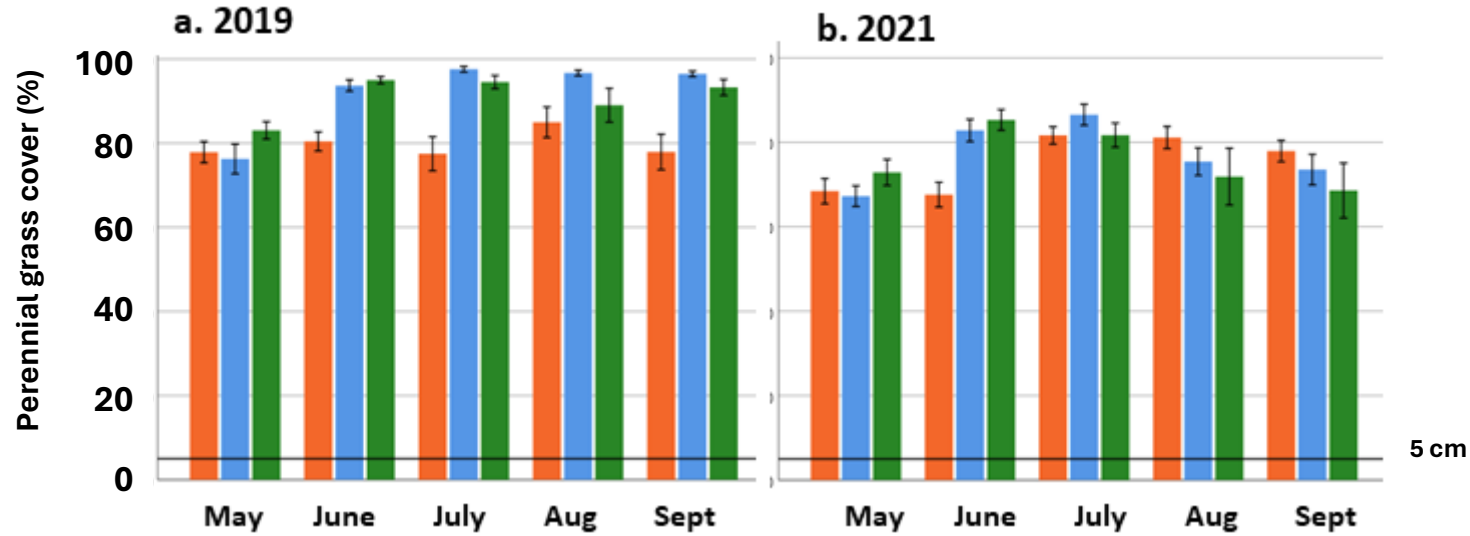

Before implementation of shorter grazing durations

After implementation