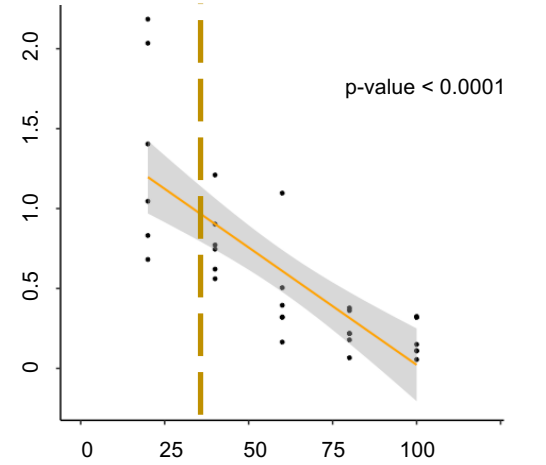

2020 Insect Diversity by Distance from Refuge

2020 Insect Diversity by Distance from Refuge

2020 Insect Diversity by Distance from Refuge

2021 Insect Diversity by Distance from Refuge

2021 Insect Diversity by Distance from Refuge

2021 Insect Diversity by Distance from Refuge

Shannon-Weaver Diversity Index

Distance from Refuge (m)

Key

— average field boundary