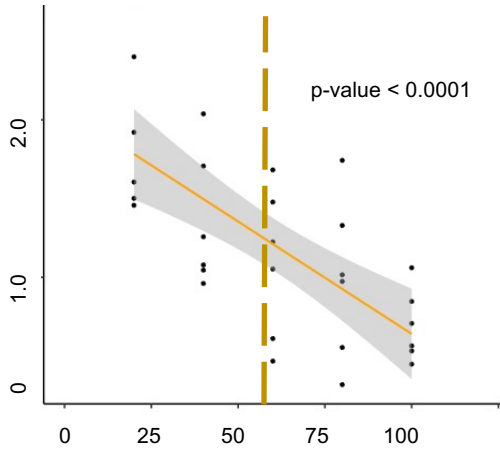

2020 Insect Diversity by Distance from Refuge

2020 Insect Diversity by Distance from Refuge

2020 Insect Diversity by Distance from Refuge

2021 Insect Diversity by Distance from Refuge

2021 Insect Diversity by Distance from Refuge

2021 Insect Diversity by Distance from Refuge

Shannon-Weaver Diversity Index

Distance from Refuge (m)

Key

— average field boundary