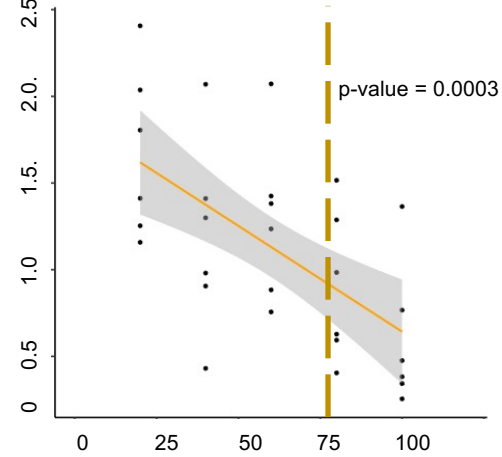

2020 Insect Diversity by Distance from Refuge

2020 Insect Diversity by Distance from Refuge

2020 Insect Diversity by Distance from Refuge

2021 Insect Diversity by Distance from Refuge

2021 Insect Diversity by Distance from Refuge

2021 Insect Diversity by Distance from Refuge

Shannon-Weaver Diversity Index

Distance from Refuge (m)

Key

— average field boundary