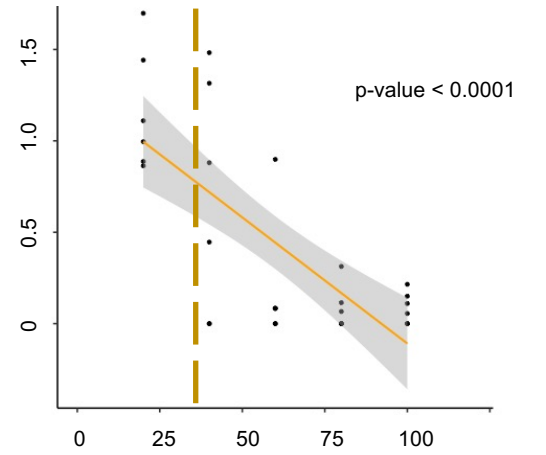

2020 Insect Diversity by Distance from Refuge

2020 Insect Diversity by Distance from Refuge

2020 Insect Diversity by Distance from Refuge

2021 Insect Diversity by Distance from Refuge

2021 Insect Diversity by Distance from Refuge

2021 Insect Diversity by Distance from Refuge

Shannon-Weaver Diversity Index

Distance from Refuge (m)

Key

— average field boundary