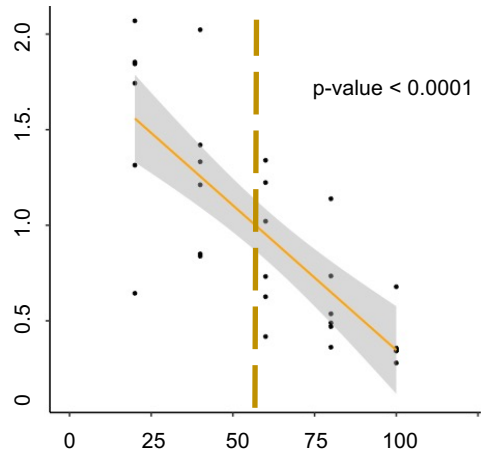

2020 Insect Diversity by Distance from Refuge

2020 Insect Diversity by Distance from Refuge

2020 Insect Diversity by Distance from Refuge

2021 Insect Diversity by Distance from Refuge

2021 Insect Diversity by Distance from Refuge

2021 Insect Diversity by Distance from Refuge

Shannon-Weaver Diversity Index

Distance from Refuge (m)

Key

— average field boundary