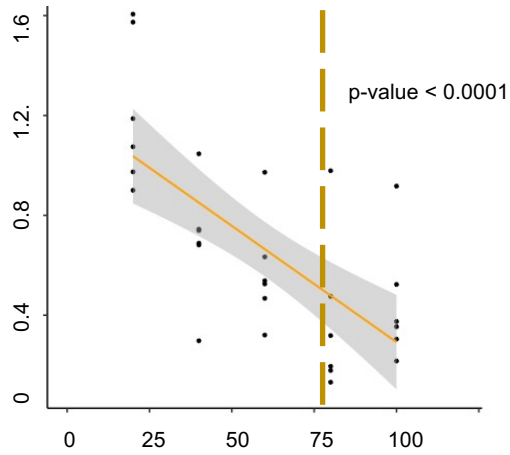

2020 Insect Diversity by Distance from Refuge

2020 Insect Diversity by Distance from Refuge

2020 Insect Diversity by Distance from Refuge

2021 Insect Diversity by Distance from Refuge

2021 Insect Diversity by Distance from Refuge

2021 Insect Diversity by Distance from Refuge

Shannon-Weaver Diversity Index

Distance from Refuge (m)

Key

— average field boundary