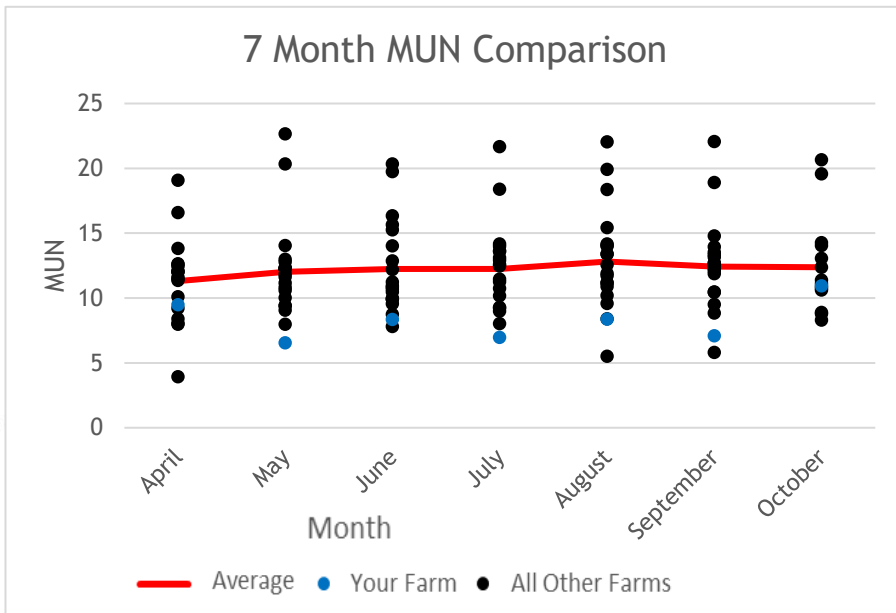

XXXXXXXXXX

FARM # 1

This information is calculated with the numbers you report monthly on your Grass-Fed Monitor. It takes into account all the milk leaving the farm and the milk consumed on farm as reported.

Month:	October, 2017	Average Daily Milk Production Per Cow:	24.35
Total Milk Produced:	25662	Average Fat Pounds Produced Per Cow Per Day:	1.02
% Fat:	4.2	Average Protein Pounds Produced Per Cow Per Day:	0.76
Total Fat Pounds Produced:	1080.36	Energy Corrected Milk Per Cow Per Day:	26.46
% Protein:	3.1		
Total Protein Pounds Produced:	803.22		