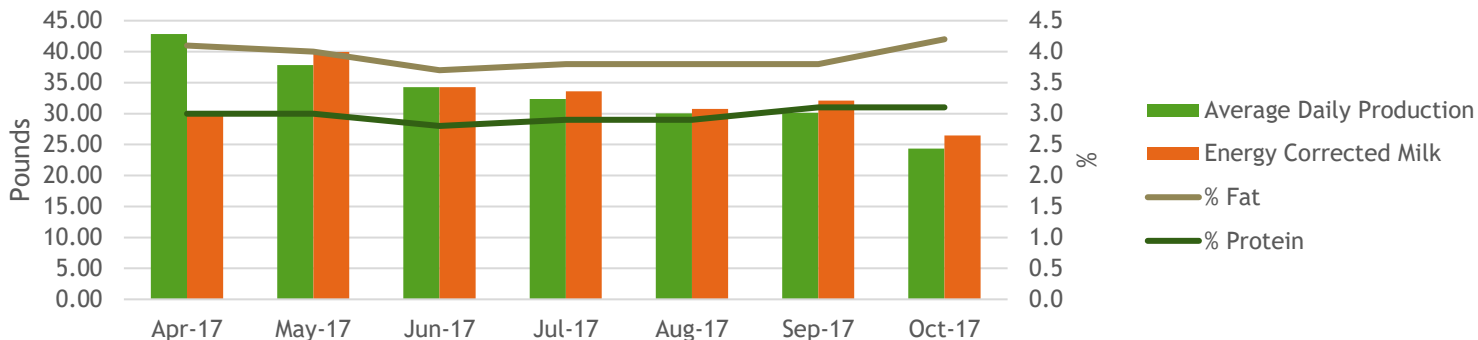

XXXXXXXXXXXX