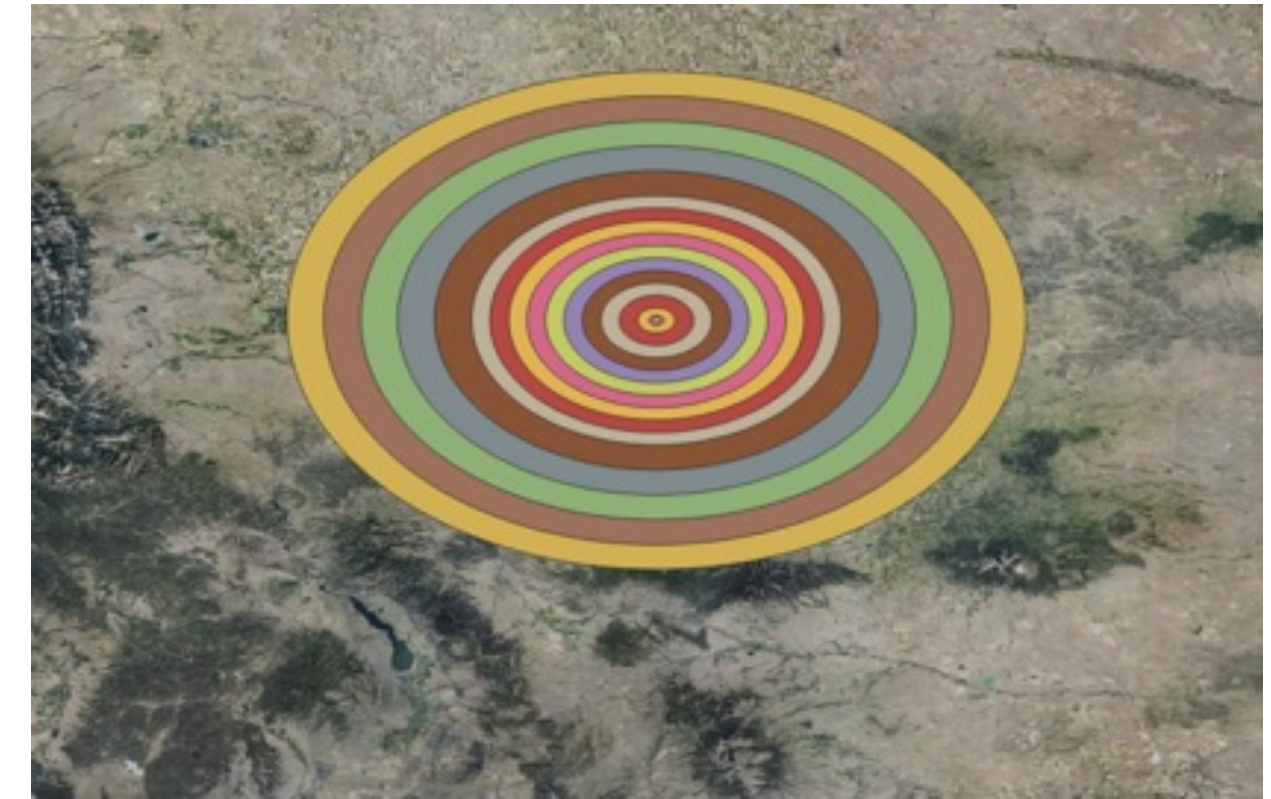

Landscape Heterogeneity Analysis

Buffer Zones Around Farm 1

Buffer Zones Around Farm 2

Buffer Zones Around Farm 3

Farm 1: Land Cover Type Diversity		
Buffer Radius (km)	Land Cover Type Richness	Land Cover Type Diversity
1 km	19	2.06
2 km	24	2.06
5 km	31	2.10
10 km	38	2.11
15 km	40	2.01
20 km	42	2.09

Farm 2: Land Cover Type Diversity		
Buffer Radius (km)	Land Cover Type Richness	Land Cover Type Diversity
1 km	22	1.75
2 km	27	1.64
5 km	29	1.65
10 km	33	1.66
15 km	35	1.66
20 km	37	1.66

Farm 3: Land Cover Type Diversity		
Buffer Radius (km)	Land Cover Type Richness	Land Cover Type Diversity
1 km	23	1.4
2 km	28	2.08
5 km	34	2.32
10 km	38	2.15
15 km	40	2.19
20 km	42	2.22