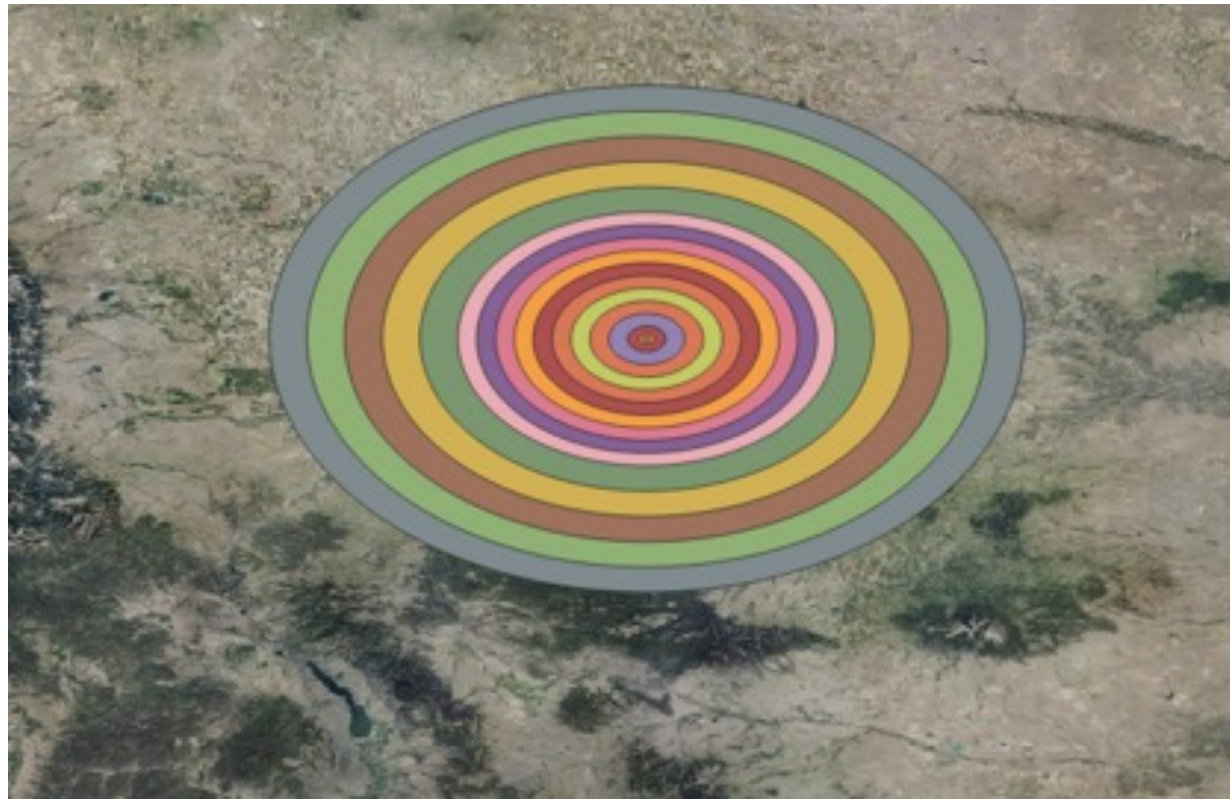

Landscape Heterogeneity Analysis

Buffer Zones Around Farm 1

Buffer Zones Around Farm 2

Buffer Zones Around Farm 3

Farm 1: Land Cover Type Diversity		
Buffer Radius (km)	Land Cover Type Richness	Land Cover Type Diversity
1 km	19	2.06
2 km	24	2.06
5 km	31	2.10
10 km	38	2.11
15 km	40	2.01
20 km	42	2.09

Farm 2: Land Cover Type Diversity		
Buffer Radius (km)	Land Cover Type Richness	Land Cover Type Diversity
1 km	22	1.75
2 km	27	1.64
5 km	29	1.65
10 km	33	1.66
15 km	35	1.66
20 km	37	1.66

Farm 3: Land Cover Type Diversity		
Buffer Radius (km)	Land Cover Type Richness	Land Cover Type Diversity
1 km	23	1.4
2 km	28	2.08
5 km	34	2.32
10 km	38	2.15
15 km	40	2.19
20 km	42	2.22