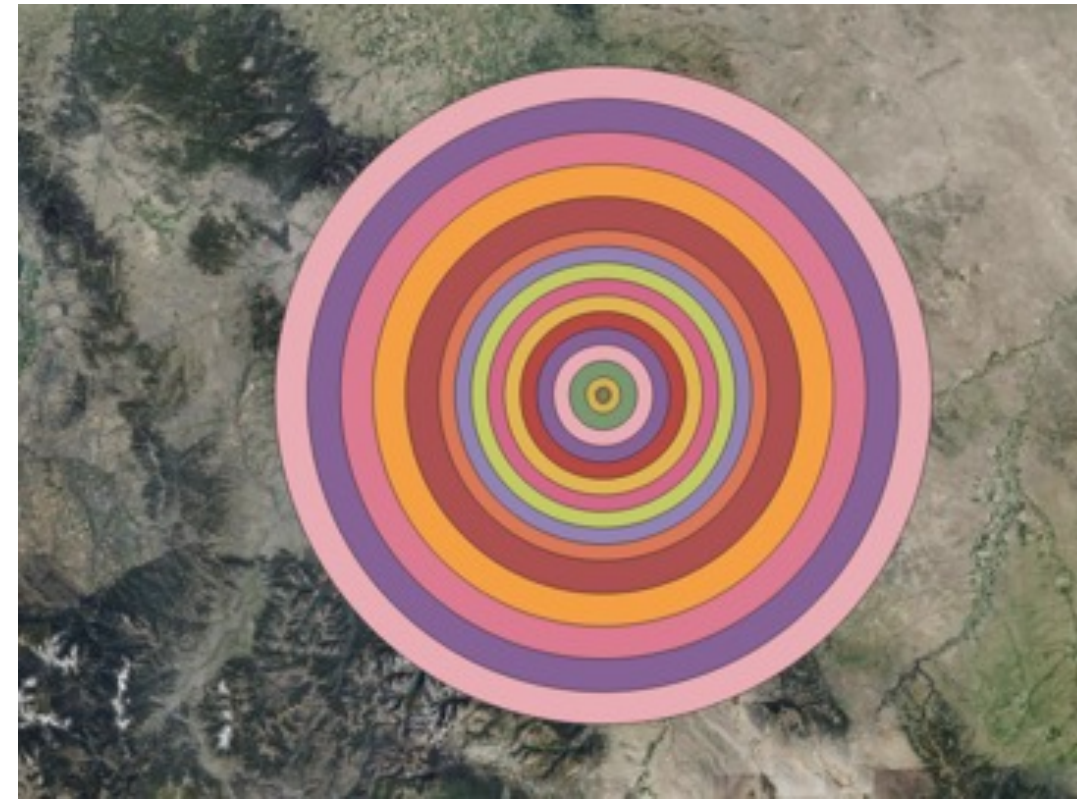

Landscape Heterogeneity Analysis

Buffer Zones Around Farm 1

Buffer Zones Around Farm 2

Buffer Zones Around Farm 3

Farm 1: Land Cover Type Diversity		
Buffer Radius (km)	Land Cover Type Richness	Land Cover Type Diversity
1 km	19	2.06
2 km	24	2.06
5 km	31	2.10
10 km	38	2.11
15 km	40	2.01
20 km	42	2.09

Farm 2: Land Cover Type Diversity		
Buffer Radius (km)	Land Cover Type Richness	Land Cover Type Diversity
1 km	22	1.75
2 km	27	1.64
5 km	29	1.65
10 km	33	1.66
15 km	35	1.66
20 km	37	1.66

Farm 3: Land Cover Type Diversity		
Buffer Radius (km)	Land Cover Type Richness	Land Cover Type Diversity
1 km	23	1.4
2 km	28	2.08
5 km	34	2.32
10 km	38	2.15
15 km	40	2.19
20 km	42	2.22