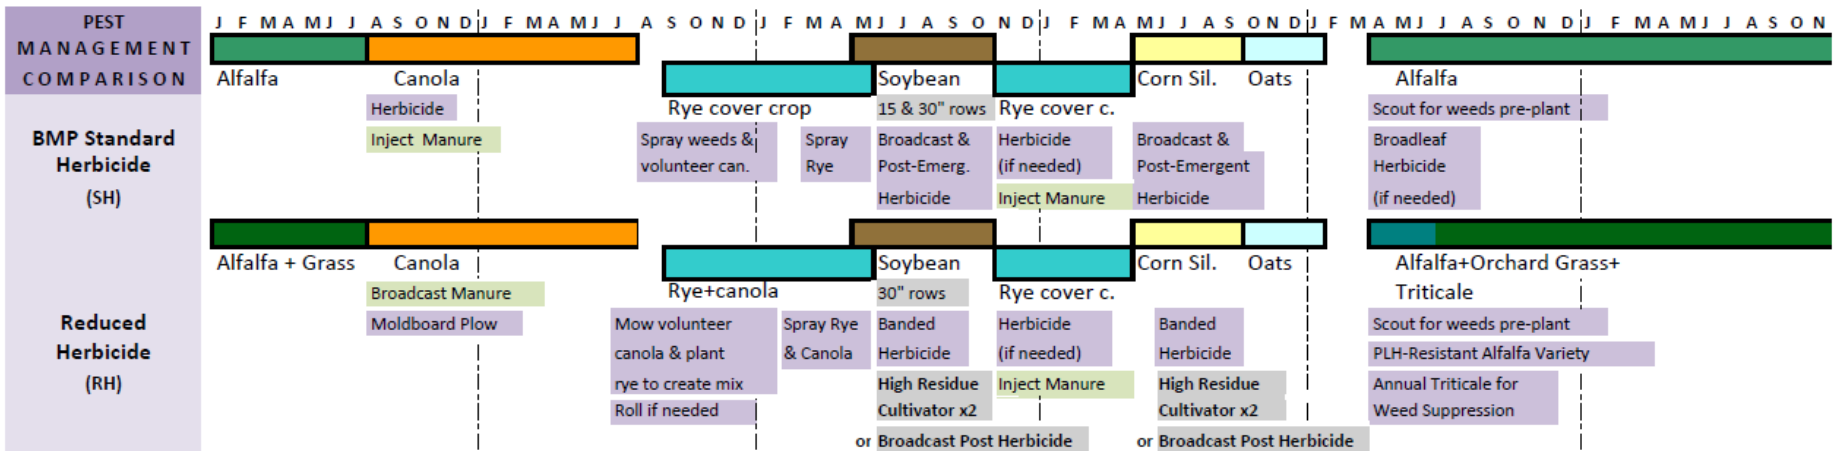

Pest Management Rotation: IPM for insect pests, multiple tactics for weed control (RH), inject manure for canola (SH) and rye cover crop before corn silage

Manure Management Rotation: injection vs. broadcast manure, green manure comparison, standard herbicides, IPM for insect pests, and non-Bt corn

Corn-Soy Conventional Grain Rotation: manure or fertilizer, standard herbicide regime, prophylactic insecticides, and Bt corn