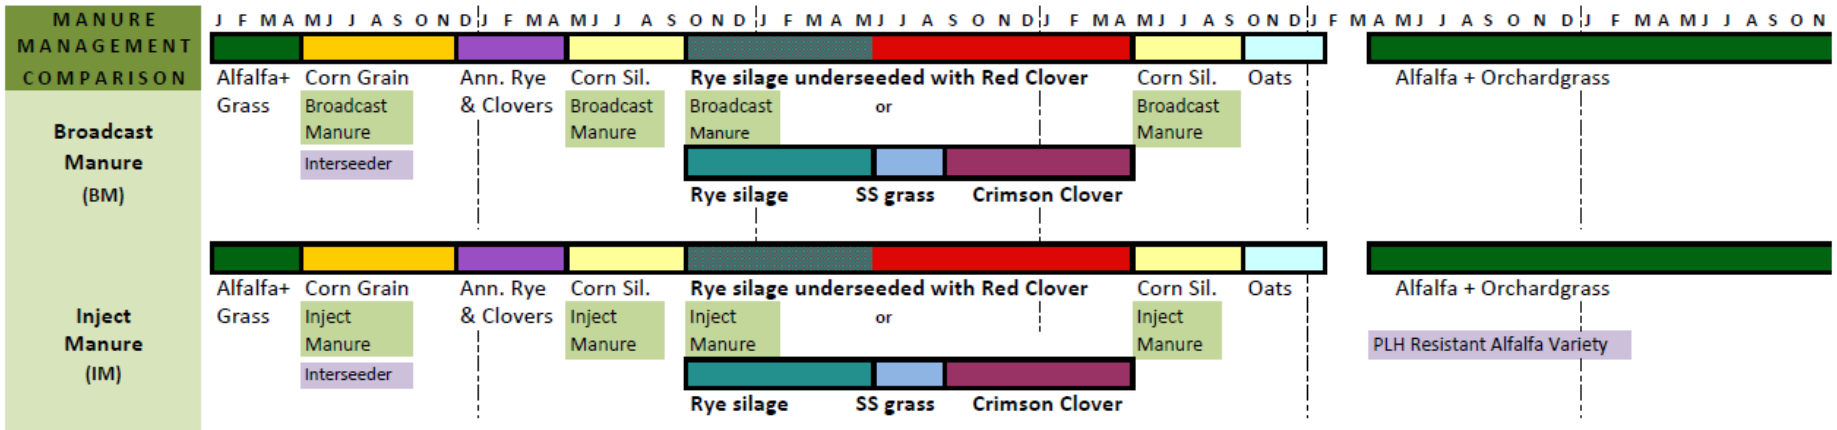

Pest Management Rotation: IPM for insect pests, multiple tactics for weed control (RH), inject manure for canola (SH) and rye cover crop before corn silage

Manure Management Rotation: injection vs. broadcast manure, green manure comparison, standard herbicides, IPM for insect pests, and non-Bt corn

Corn-Soy Conventional Grain Rotation: manure or fertilizer, standard herbicide regime, prophylactic insecticides, and Bt corn