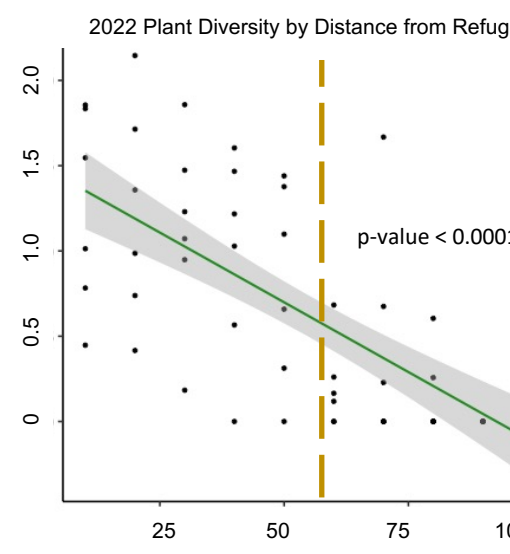

Shannon-Weaver Diversity Index

Distance from Refuge Center (m)