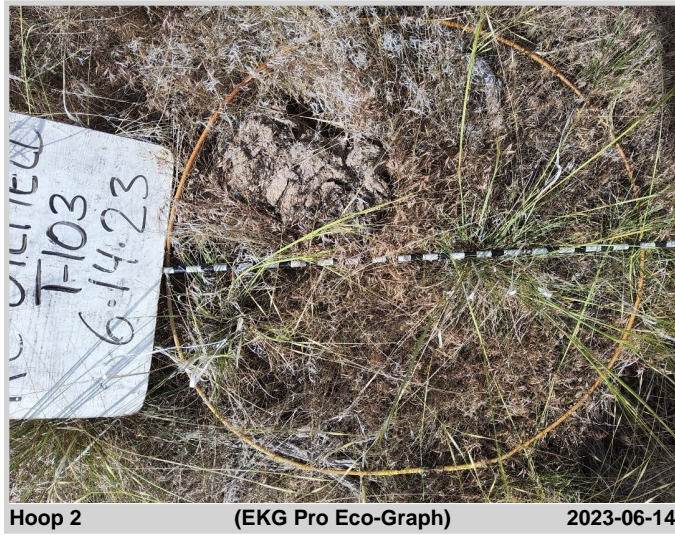

Hoop 2 (Annual / Blink) 2024-06-05

Hoop 2 (EKG Pro Eco-Graph) 2023-06-14