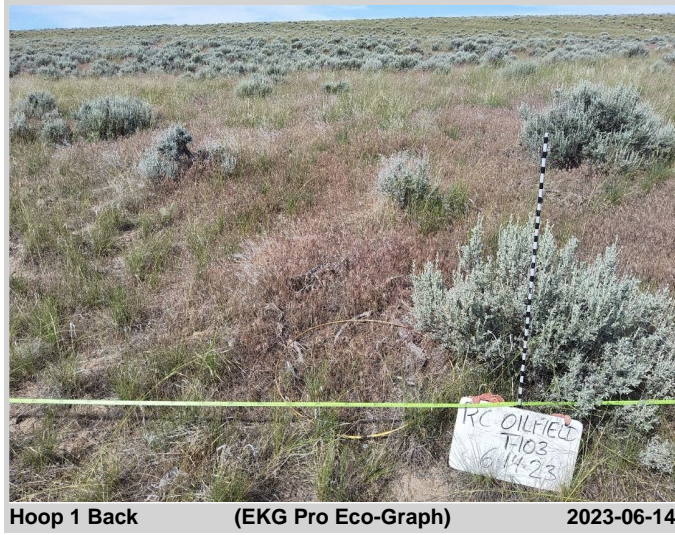

Hoop 1 Back (Annual / Blink) 2024-06-05

2023-06-14

Hoop 1 Back

2024-06-05

Hoop 1 Back (EKG Pro Eco-Graph) 2023-06-14