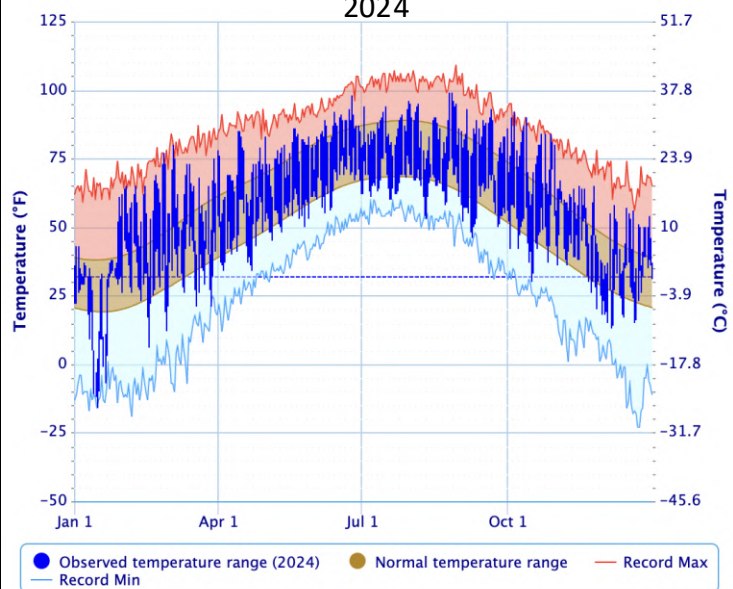

2022

Powered by ACIS

Daily Temperature Data – KANSAS CITY INTL AP, MO

2023

Powered by ACIS

Daily Temperature Data – KANSAS CITY INTL AP, MO

2024

Powered by ACIS