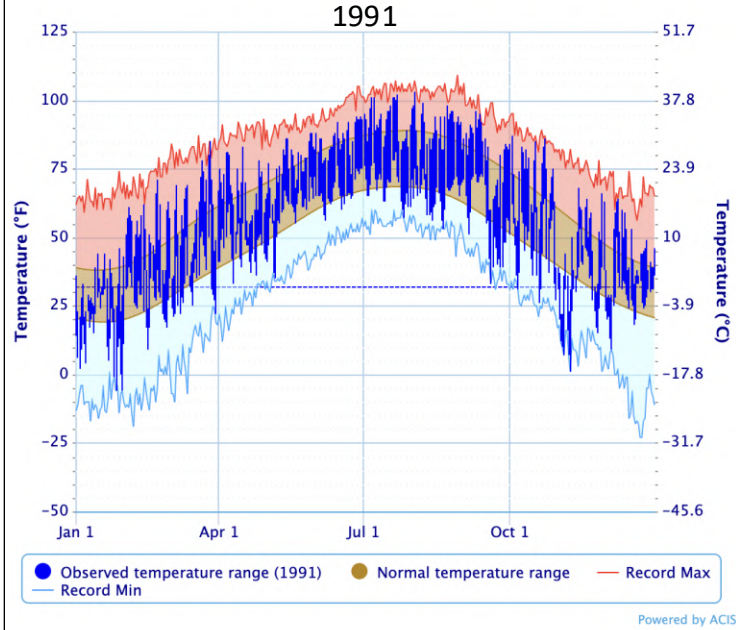

Daily Temperature Data – KANSAS CITY INTL AP, MO

Daily Temperature Data – KANSAS CITY INTL AP, MO

Daily Temperature Data – KANSAS CITY INTL AP, MO

Daily Temperature Data – KANSAS CITY INTL AP, MO

Daily Temperature Data – KANSAS CITY INTL AP, MO