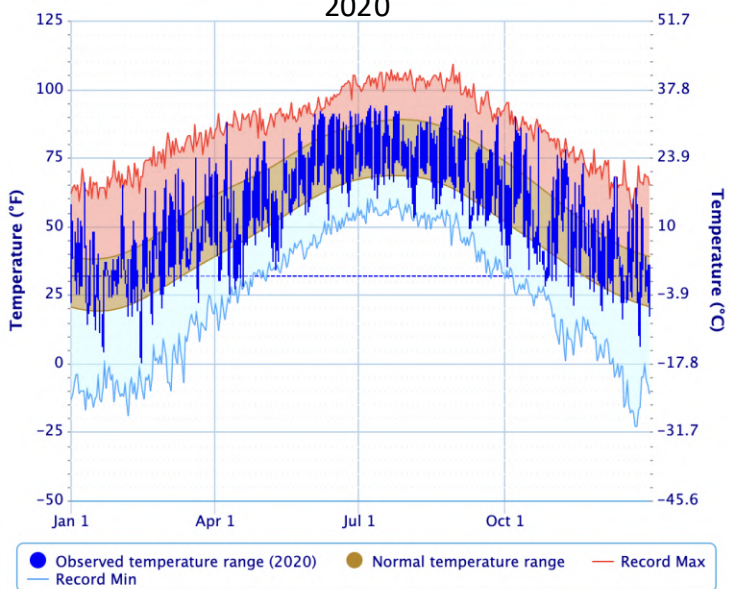

Daily Temperature Data – KANSAS CITY INTL AP, MO

2020