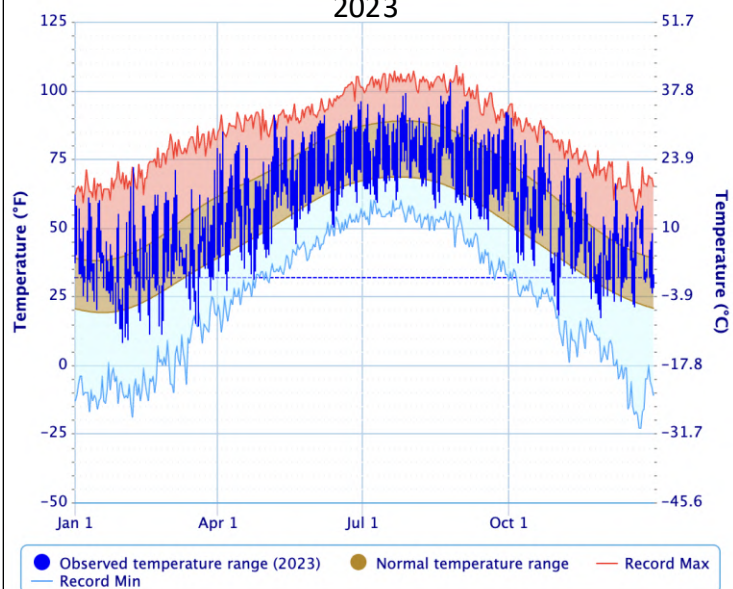

Powered by ACIS

2023