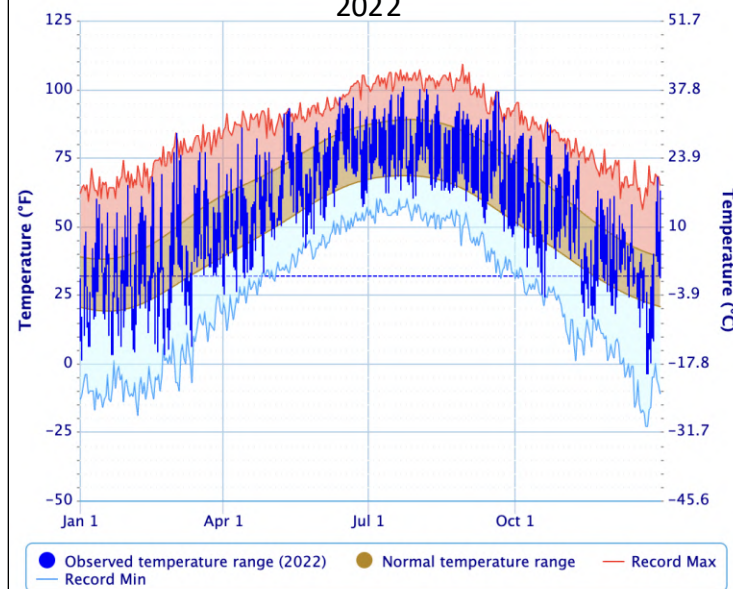

Daily Temperature Data – KANSAS CITY INTL AP, MO

Powered by ACIS

Daily Temperature Data – KANSAS CITY INTL AP, MO

2022