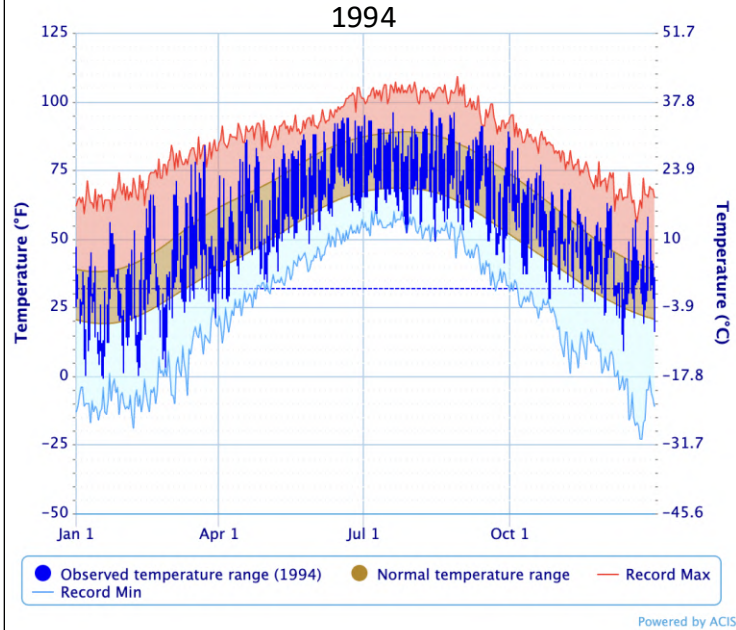

Daily Temperature Data – KANSAS CITY INTL AP, MO

Daily Temperature Data – KANSAS CITY INTL AP, MO

Daily Temperature Data – KANSAS CITY INTL AP, MO

Daily Temperature Data – KANSAS CITY INTL AP, MO

Daily Temperature Data – KANSAS CITY INTL AP, MO