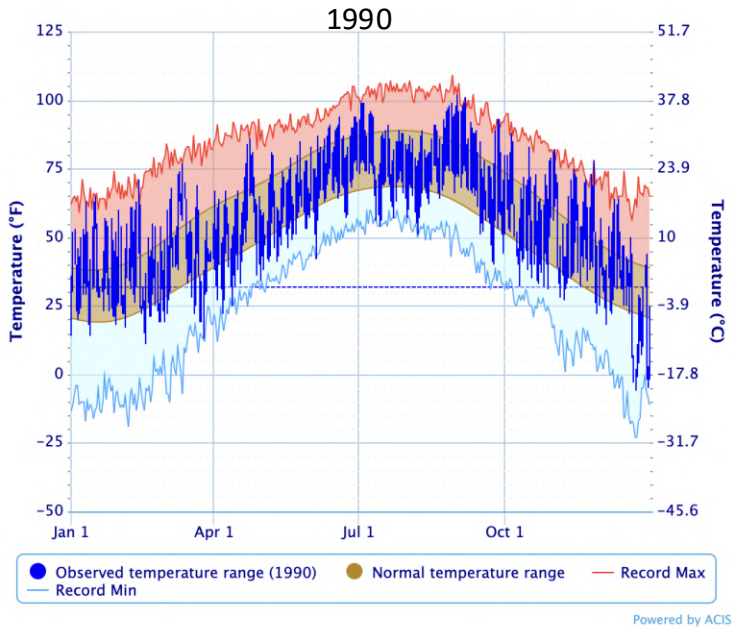

Daily Temperature Data – KANSAS CITY INTL AP, MO

Daily Temperature Data – KANSAS CITY INTL AP, MO

Daily Temperature Data – KANSAS CITY INTL AP, MO

Daily Temperature Data – KANSAS CITY INTL AP, MO

Daily Temperature Data – KANSAS CITY INTL AP, MO