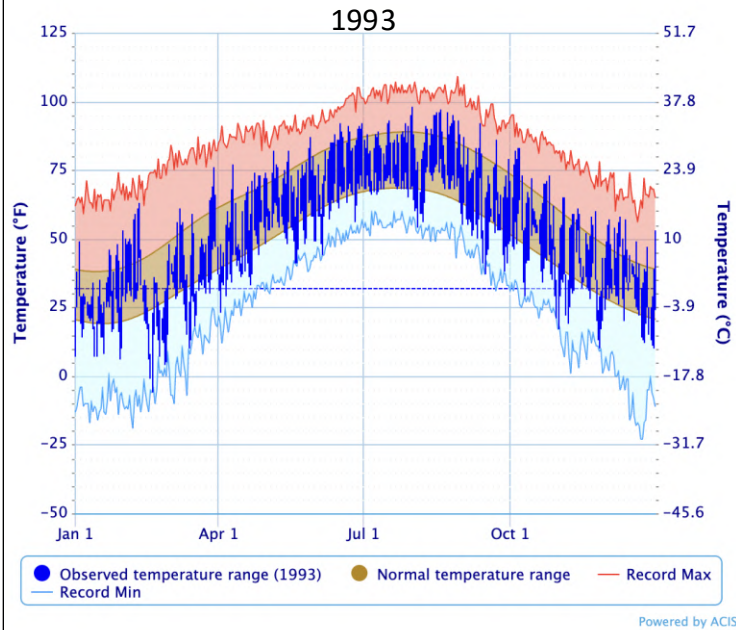

Daily Temperature Data – KANSAS CITY INTL AP, MO

Daily Temperature Data – KANSAS CITY INTL AP, MO

Daily Temperature Data – KANSAS CITY INTL AP, MO

Daily Temperature Data – KANSAS CITY INTL AP, MO

Daily Temperature Data – KANSAS CITY INTL AP, MO