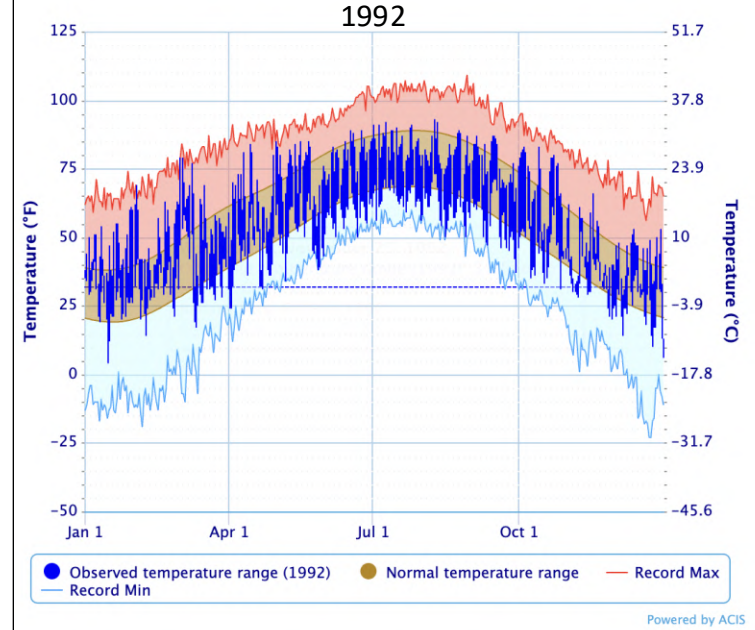

Daily Temperature Data – KANSAS CITY INTL AP, MO

Daily Temperature Data – KANSAS CITY INTL AP, MO

Daily Temperature Data – KANSAS CITY INTL AP, MO

Daily Temperature Data – KANSAS CITY INTL AP, MO

Daily Temperature Data – KANSAS CITY INTL AP, MO