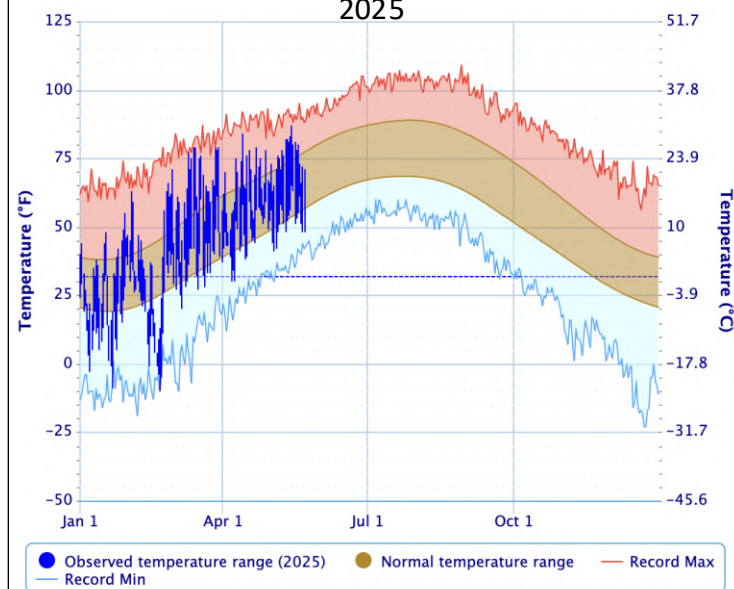

Powered by ACIS

2025