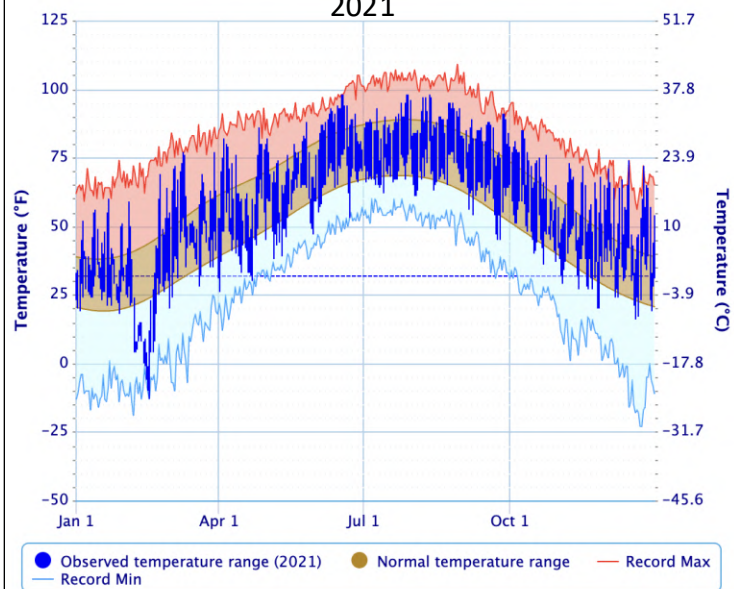

Daily Temperature Data – KANSAS CITY INTL AP, MO

Daily Temperature Data – KANSAS CITY INTL AP, MO

2020

Powered by ACIS

Daily Temperature Data – KANSAS CITY INTL AP, MO

2021

Powered by ACIS

Daily Temperature Data – KANSAS CITY INTL AP, MO