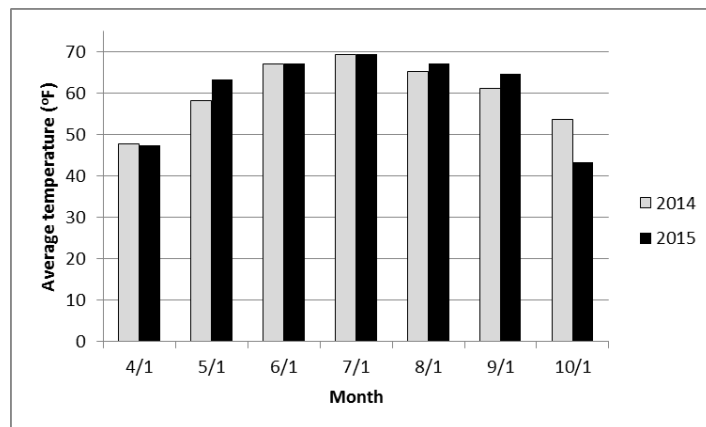

Figure 1: PSU NESARE dairy cropping systems daily growing season precipitation (in) (2010-2015).

Figure 2: PSU NESARE dairy cropping systems daily average air temperature (in) (2010-2015). Weather data were collected from 2010 to 2015 at the Natural Resources Conservation Service (NRCS) weather station site at Rock Springs, Centre County, Pennsylvania (40°43' N; 77°56' W, 1220 feet elevation) and the weather station at our lysimeter plots.