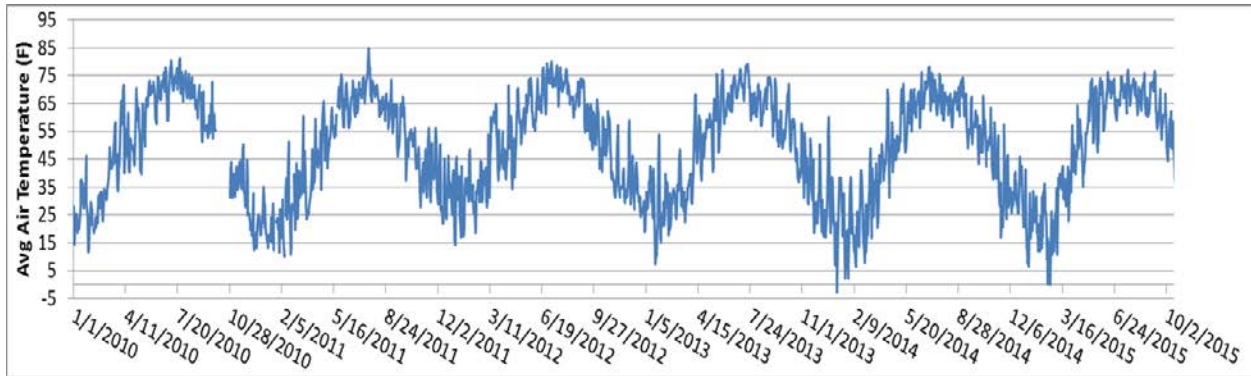

Figure 1: PSU NESARE dairy cropping systems daily growing season precipitation (in) (2010-2015).

Figure 2: PSU NESARE dairy cropping systems daily average air temperature (in) (2010-2015). Weather data were collected from 2010 to 2015 at the Natural Resources Conservation Service (NRCS) weather station site at Rock Springs, Centre County, Pennsylvania (40°43' N; 77°56' W, 1220 feet elevation) and the weather station at our lysimeter plots.