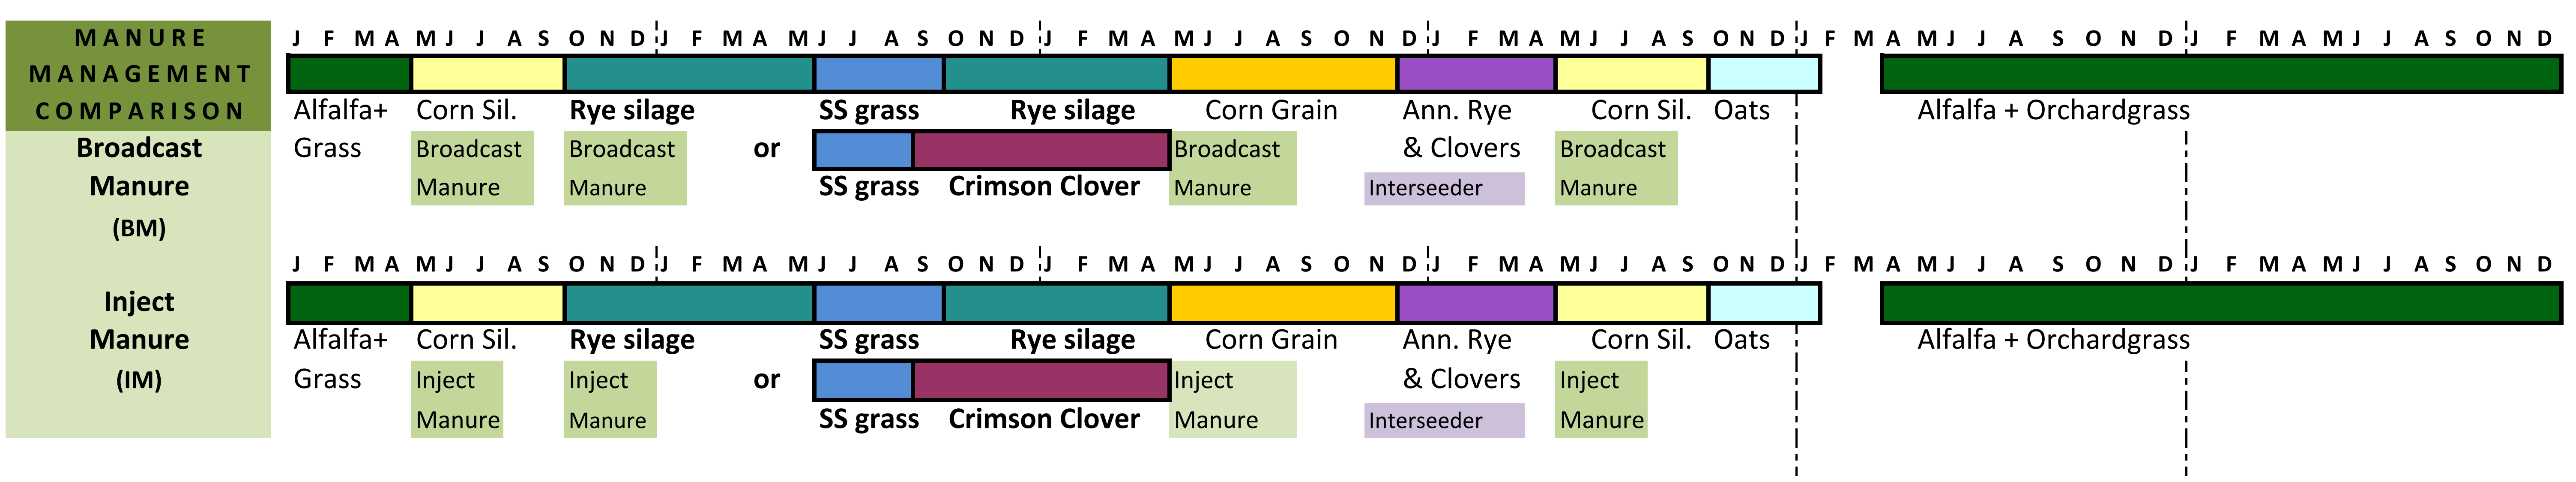

## PEST ROTATION

Herbicide being banded over row.

High-residue cultivation between crop rows.

## MANURE ROTATION

Shallow-disk manure injection.

## Model Dairy Farm

## Canola: Feed + Fuel

Canola field in bloom in front of a straight vegetable oil (SVO) powered tractor. Brian Gray (undergraduate) holds a bottle of canola SVO.