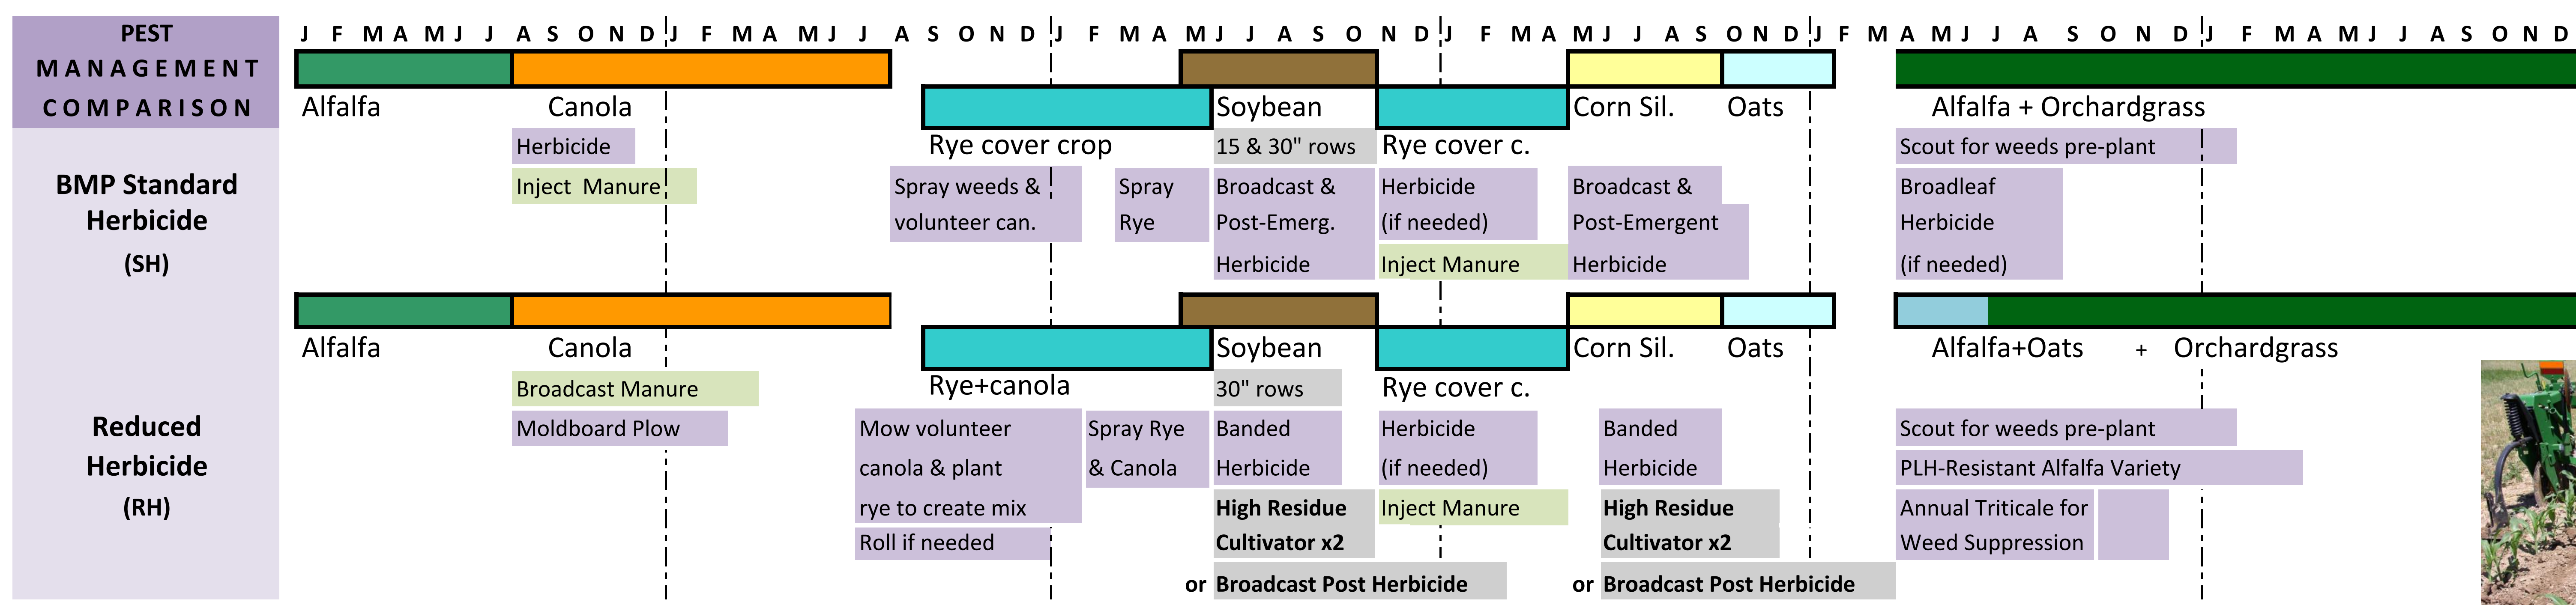

## PEST ROTATION

Herbicide being banded over row.

High-residue cultivation between crop rows.

## MANURE ROTATION

Shallow-disk manure injection.

## Canola: Feed + Fuel

Canola field in bloom in front of a straight vegetable oil (SVO) powered tractor. Brian Gray (undergraduate) holds a bottle of canola SVO.

### CORN-SOY GRAIN CONVENTIONAL ROTATION