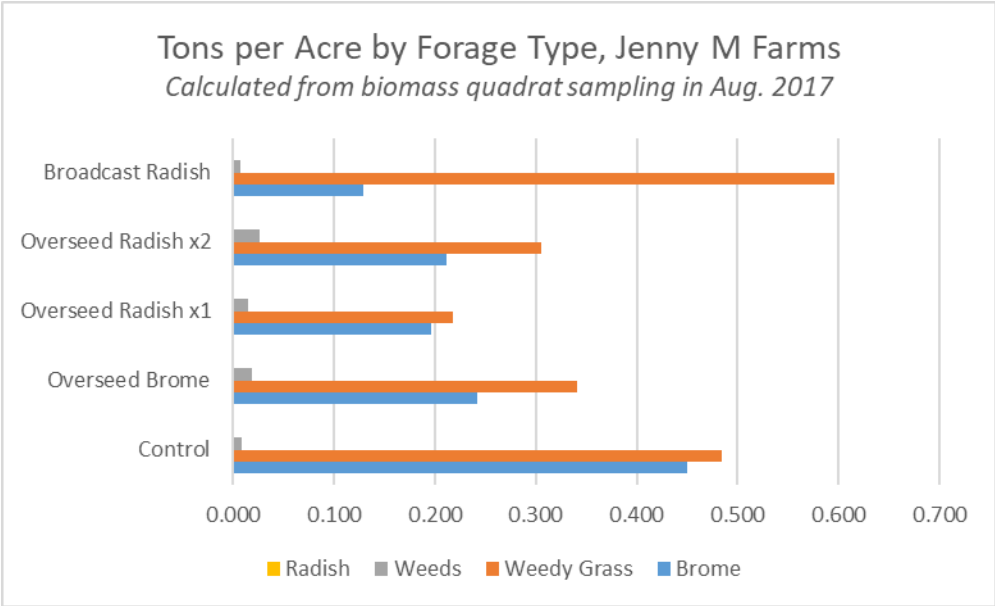

2017 Forage Canopy Cover and Biomass Charts

Tons per Acre by Forage Type, Wild Iris Ranch
 Calculated from biomass quadrat sampling in Aug. 2017

Tons per Acre by Forage Type, Davies Farm
 Calculated from biomass quadrat sampling in Aug. 2017