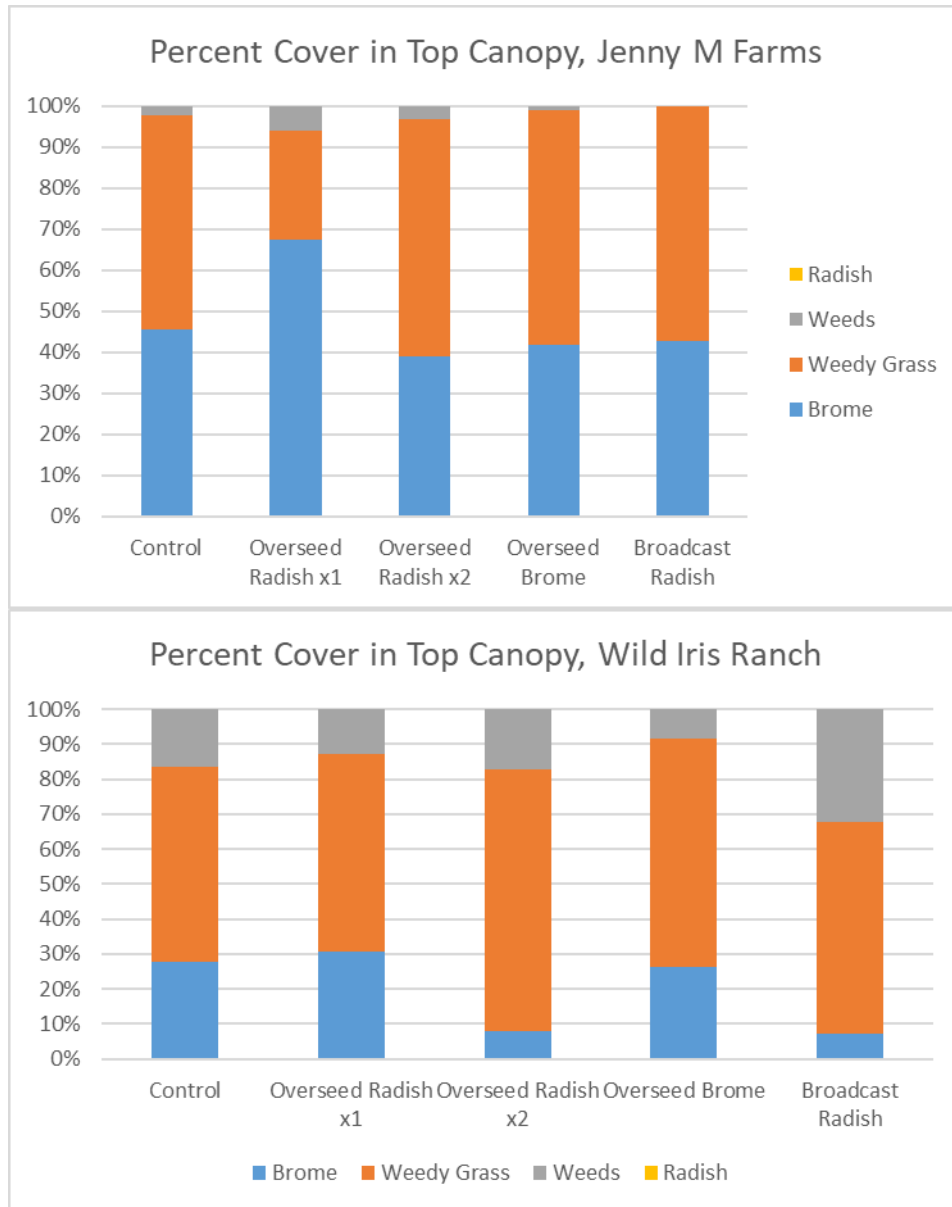

2017 Forage Canopy Cover and Biomass Charts

Tons per Acre by Forage Type, Wild Iris Ranch
 Calculated from biomass quadrat sampling in Aug. 2017

Tons per Acre by Forage Type, Davies Farm
 Calculated from biomass quadrat sampling in Aug. 2017