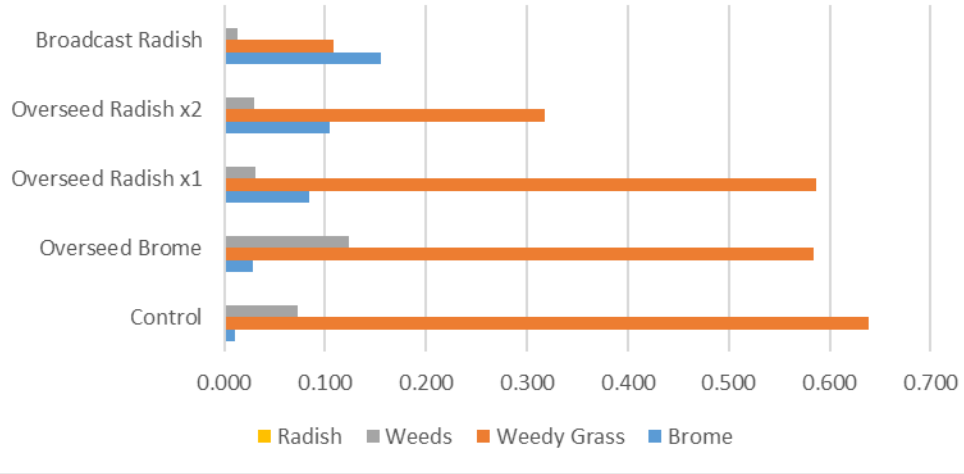

2017 Forage Canopy Cover and Biomass Charts

Tons per Acre by Forage Type, Wild Iris Ranch
 Calculated from biomass quadrat sampling in Aug. 2017

Tons per Acre by Forage Type, Davies Farm
 Calculated from biomass quadrat sampling in Aug. 2017