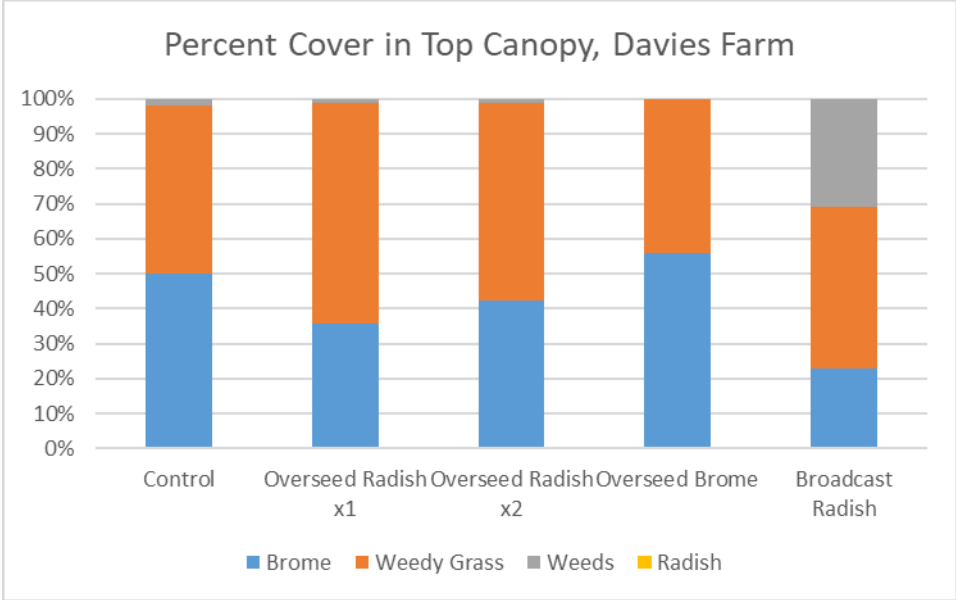

2017 Forage Canopy Cover and Biomass Charts

Tons per Acre by Forage Type, Wild Iris Ranch
 Calculated from biomass quadrat sampling in Aug. 2017

Tons per Acre by Forage Type, Davies Farm
 Calculated from biomass quadrat sampling in Aug. 2017