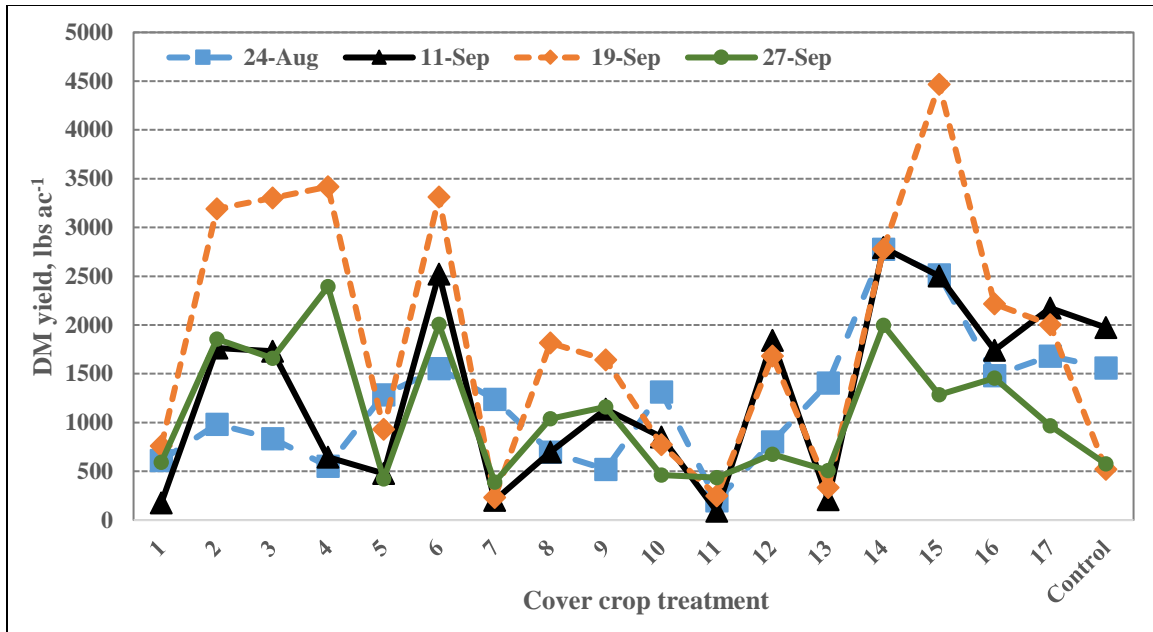

2018 Cover Crop Planting Date Trial Figures

Figure 41. Fall 2017 percent cover for each of the treatments in the 24-Aug, 11-Sep, 19-Sep, and 27-Sep plantings, Alburgh, VT, 2017.

Figure 52. Fall 2017 dry matter yield for each of the treatments in the 24-Aug, 11-Sep, 19-Sep, and 27-Sep plantings, Alburgh, VT, 2017.

Figure 63. Spring 2018 percent cover for each of the treatments in the 24-Aug, 11-Sep, 19-Sep, and 27-Sep plantings, Alburgh, VT, 2018.

Figure 74. Spring 2018 dry matter yield for each of the treatments in the 24-Aug, 11-Sep, 19-Sep, and 27-Sep plantings, Alburgh, VT, 2018.