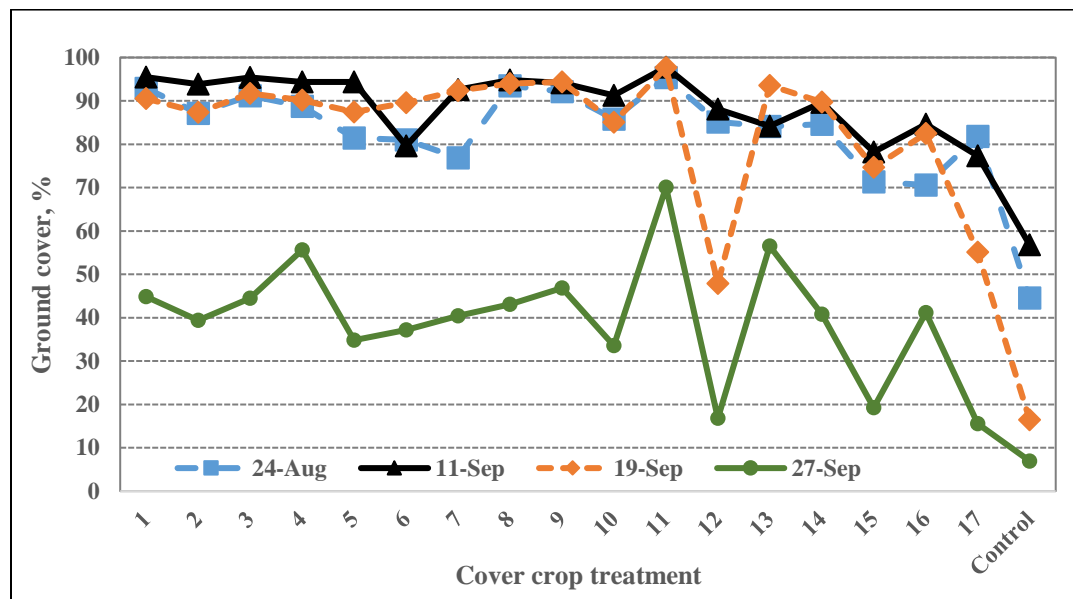

2018 Cover Crop Planting Date Trial Figures

Figure 41. Fall 2017 percent cover for each of the treatments in the 24-Aug, 11-Sep, 19-Sep, and 27-Sep plantings, Alburgh, VT, 2017.

Figure 52. Fall 2017 dry matter yield for each of the treatments in the 24-Aug, 11-Sep, 19-Sep, and 27-Sep plantings, Alburgh, VT, 2017.

Figure 63. Spring 2018 percent cover for each of the treatments in the 24-Aug, 11-Sep, 19-Sep, and 27-Sep plantings, Alburgh, VT, 2018.

Figure 74. Spring 2018 dry matter yield for each of the treatments in the 24-Aug, 11-Sep, 19-Sep, and 27-Sep plantings, Alburgh, VT, 2018.