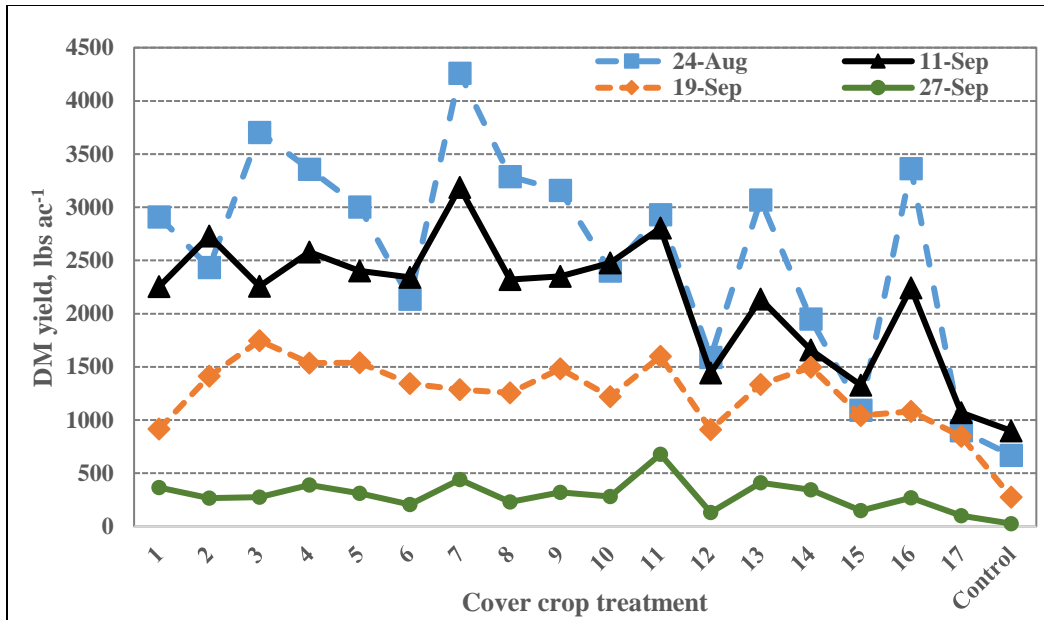

2018 Cover Crop Planting Date Trial Figures

Figure 41. Fall 2017 percent cover for each of the treatments in the 24-Aug, 11-Sep, 19-Sep, and 27-Sep plantings, Alburgh, VT, 2017.

Figure 52. Fall 2017 dry matter yield for each of the treatments in the 24-Aug, 11-Sep, 19-Sep, and 27-Sep plantings, Alburgh, VT, 2017.

Figure 63. Spring 2018 percent cover for each of the treatments in the 24-Aug, 11-Sep, 19-Sep, and 27-Sep plantings, Alburgh, VT, 2018.

Figure 74. Spring 2018 dry matter yield for each of the treatments in the 24-Aug, 11-Sep, 19-Sep, and 27-Sep plantings, Alburgh, VT, 2018.