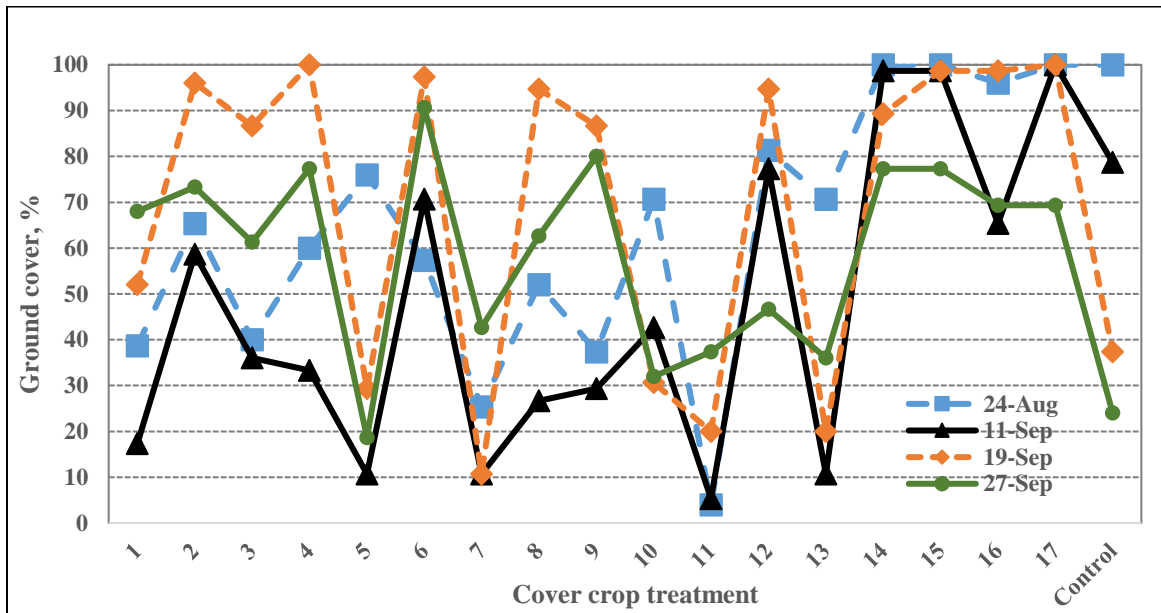

2018 Cover Crop Planting Date Trial Figures

Figure 41. Fall 2017 percent cover for each of the treatments in the 24-Aug, 11-Sep, 19-Sep, and 27-Sep plantings, Alburgh, VT, 2017.

Figure 52. Fall 2017 dry matter yield for each of the treatments in the 24-Aug, 11-Sep, 19-Sep, and 27-Sep plantings, Alburgh, VT, 2017.

Figure 63. Spring 2018 percent cover for each of the treatments in the 24-Aug, 11-Sep, 19-Sep, and 27-Sep plantings, Alburgh, VT, 2018.

Figure 74. Spring 2018 dry matter yield for each of the treatments in the 24-Aug, 11-Sep, 19-Sep, and 27-Sep plantings, Alburgh, VT, 2018.