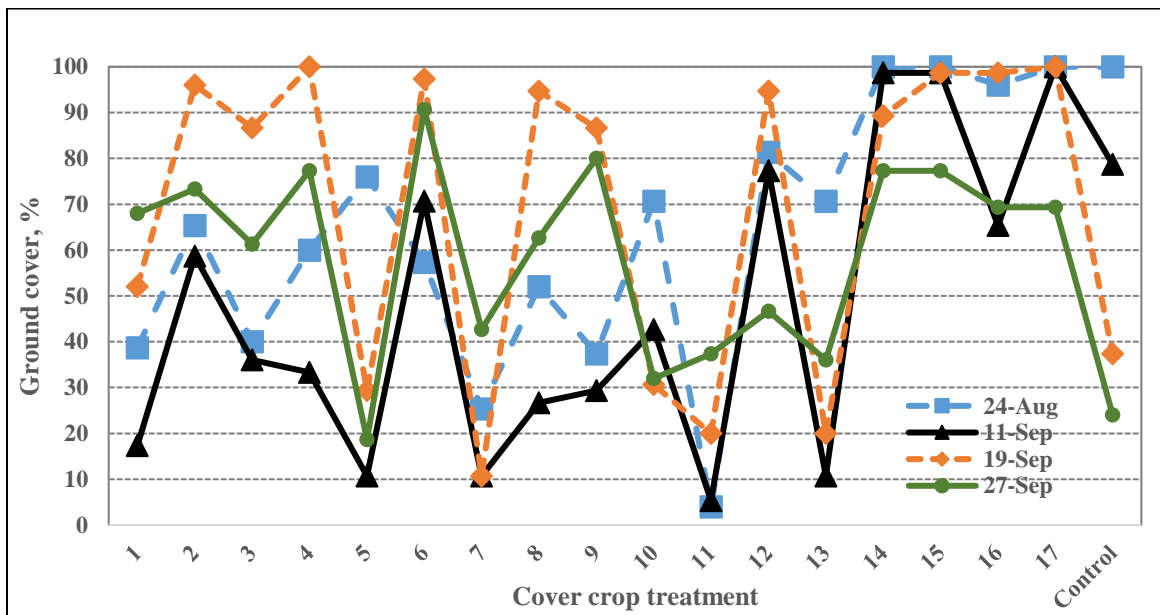

2018 Cover Crop Planting Date Trial Figures

Figure 41. Fall 2017 percent cover for each of the treatments in the 24-Aug, 11-Sep, 19-Sep, and 27-Sep plantings, Alburgh, VT, 2017.

Figure 52. Fall 2017 dry matter yield for each of the treatments in the 24-Aug, 11-Sep, 19-Sep, and 27-Sep plantings, Alburgh, VT, 2017.

Figure 63. Spring 2018 percent cover for each of the treatments in the 24-Aug, 11-Sep, 19-Sep, and 27-Sep plantings, Alburgh, VT, 2018.

Figure 74. Spring 2018 dry matter yield for each of the treatments in the 24-Aug, 11-Sep, 19-Sep, and 27-Sep plantings, Alburgh, VT, 2018.