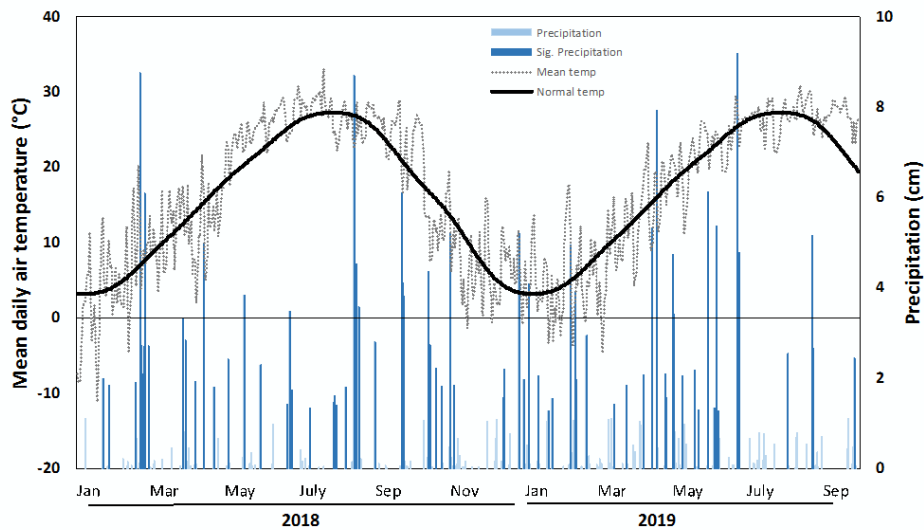

Booneville

Residual Herbicide Injury

Fayetteville

Significant Bermudagrass Competition

Booneville

Plant Height Shading issues

Observed some vine climbing

Weed control in poor stands & successful growth and seedhead development in SS

Palatable forage and graze out potential for mature plants

Fencing, watering site, and shade structure refurbishment at Booneville for pasture trials to be conducted in 2020-2022.

Booneville Weather

Significant frequent rainfalls in Booneville, AR delayed planting to May 28, 2019 with similar disruption at Fayetteville, AR, for forage trials where planting was delayed to June 21.