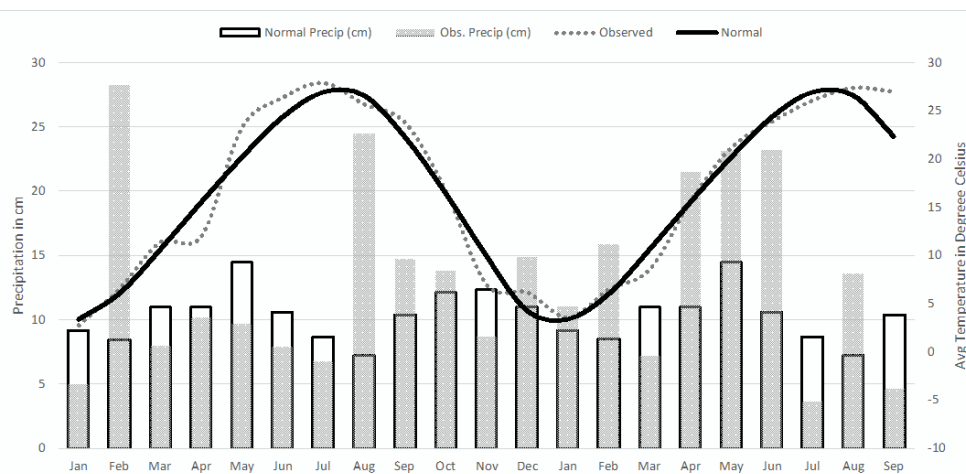

Booneville

Residual Herbicide Injury

Fayetteville

Significant Bermudagrass Competition

Booneville

Plant Height Shading issues

Observed some vine climbing

Weed control in poor stands & successful growth and seedhead development in SS

Palatable forage and graze out potential for mature plants

Fencing, watering site, and shade structure refurbishment at Booneville for pasture trials to be conducted in 2020-2022.

Booneville Weather

Significant frequent rainfalls in Booneville, AR delayed planting to May 28, 2019 with similar disruption at Fayetteville, AR, for forage trials where planting was delayed to June 21.