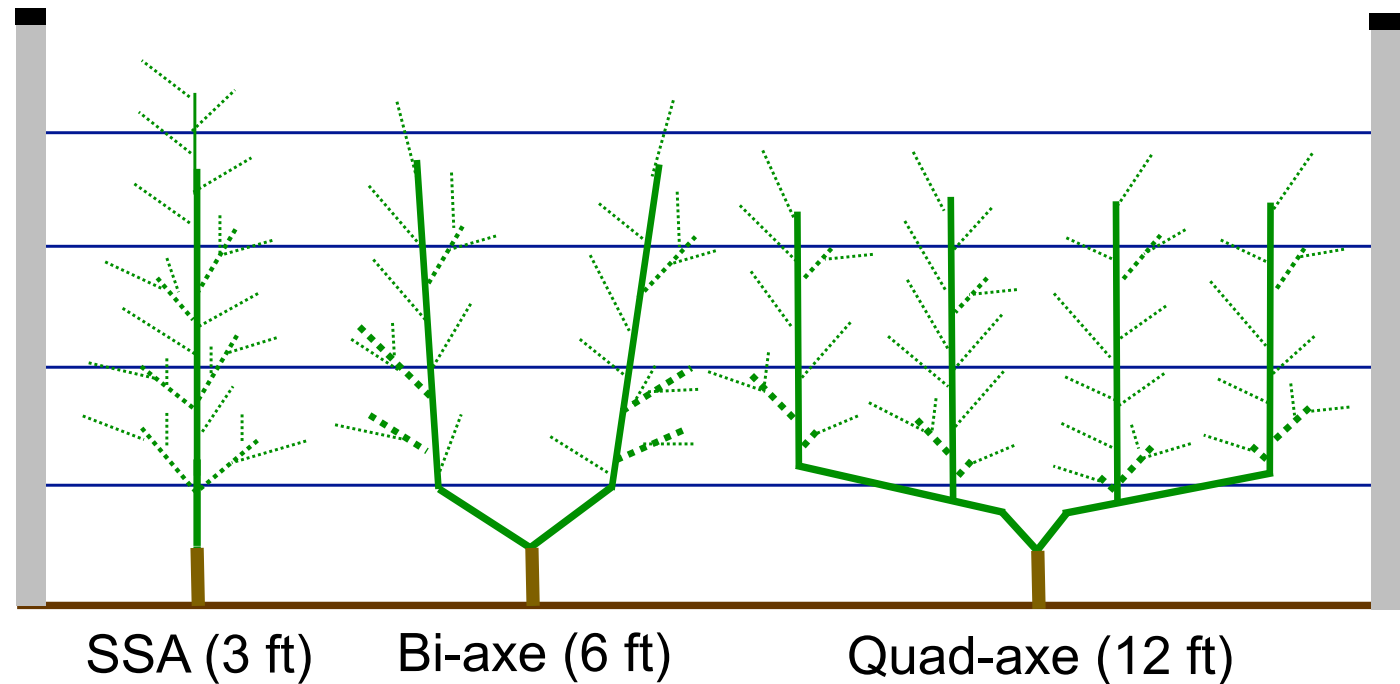

2022 Peach Replant Rootstock x Training Plan

3 training systems:

- SSA - 1 leader (3 ft)
- Bi-axe - 2 leaders (6 ft)
- Quad-axe - 4 leaders (12 ft)

3 rootstocks

- Trio 2507 (1 leader or 2 leaders)
- Trio 2207 (1 leader or 2 leaders)
- Krymsk[®] 86 (2 or 4 leaders)

Scion: 'Cresthaven'

2022 2D Replant Rootstock x Training Systems Trial at CSU's WCRC-OM

Before and after planting (4.11.22)

4 Rootstocks: Krymsk[®] 86, ATAP, Trio 2207, Trio 2507

3 Training Systems: SSA (single leader, 3'), Bi-axe-U (6'), Quad-axe (bi-cordon with 4 uprights, 12')

Scion: 'Cresthaven'

(7.14.22)

(9.23.22)

SSA

(10.17.23)

(9.23.22)

(10.17.23)

Bi-axe

(9.23.22)

Quad-axe

(7.14.22)

(9.23.22)

Quad-axe

(10.17.23)