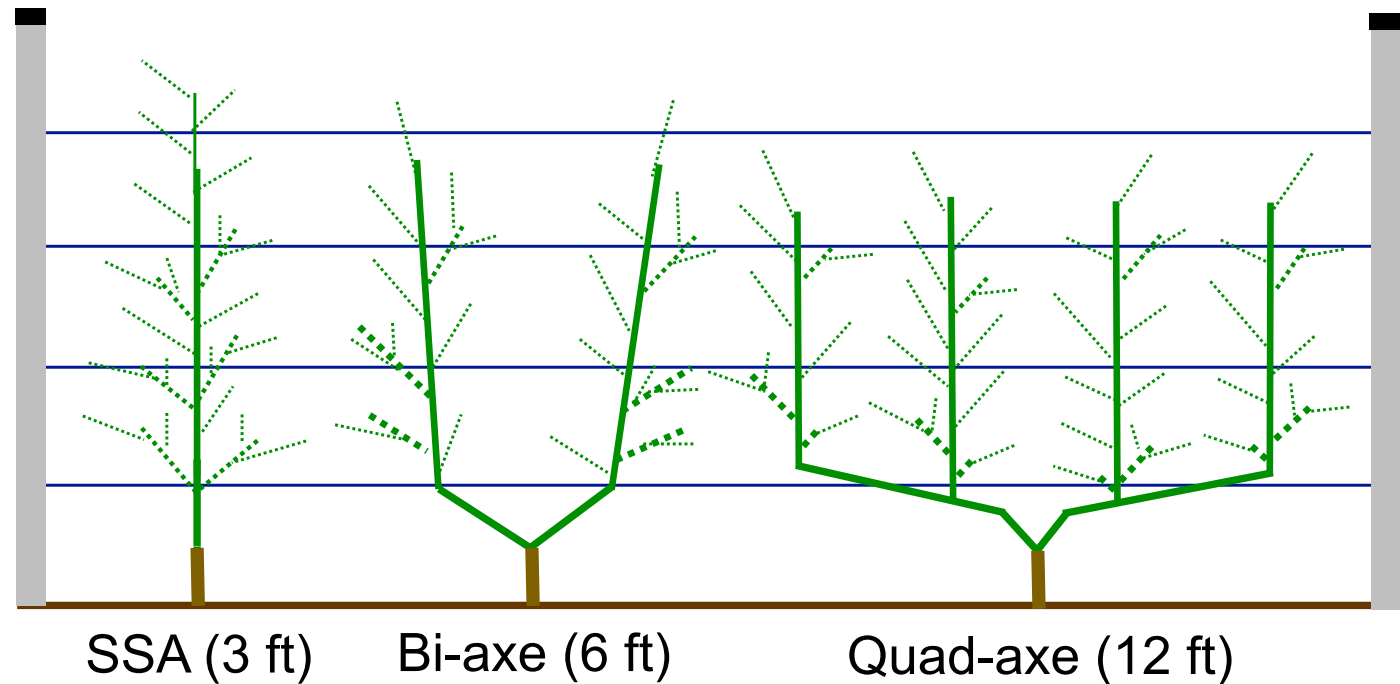

2022 Peach Replant Rootstock x Training Plan

3 training systems:

- SSA - 1 leader (3 ft)
- Bi-axe - 2 leaders (6 ft)
- Quad-axe - 4 leaders (12 ft)

3 rootstocks

- Trio 2507 (1 leader or 2 leaders)
- Trio 2207 (1 leader or 2 leaders)
- Krymsk[®] 86 (2 or 4 leaders)