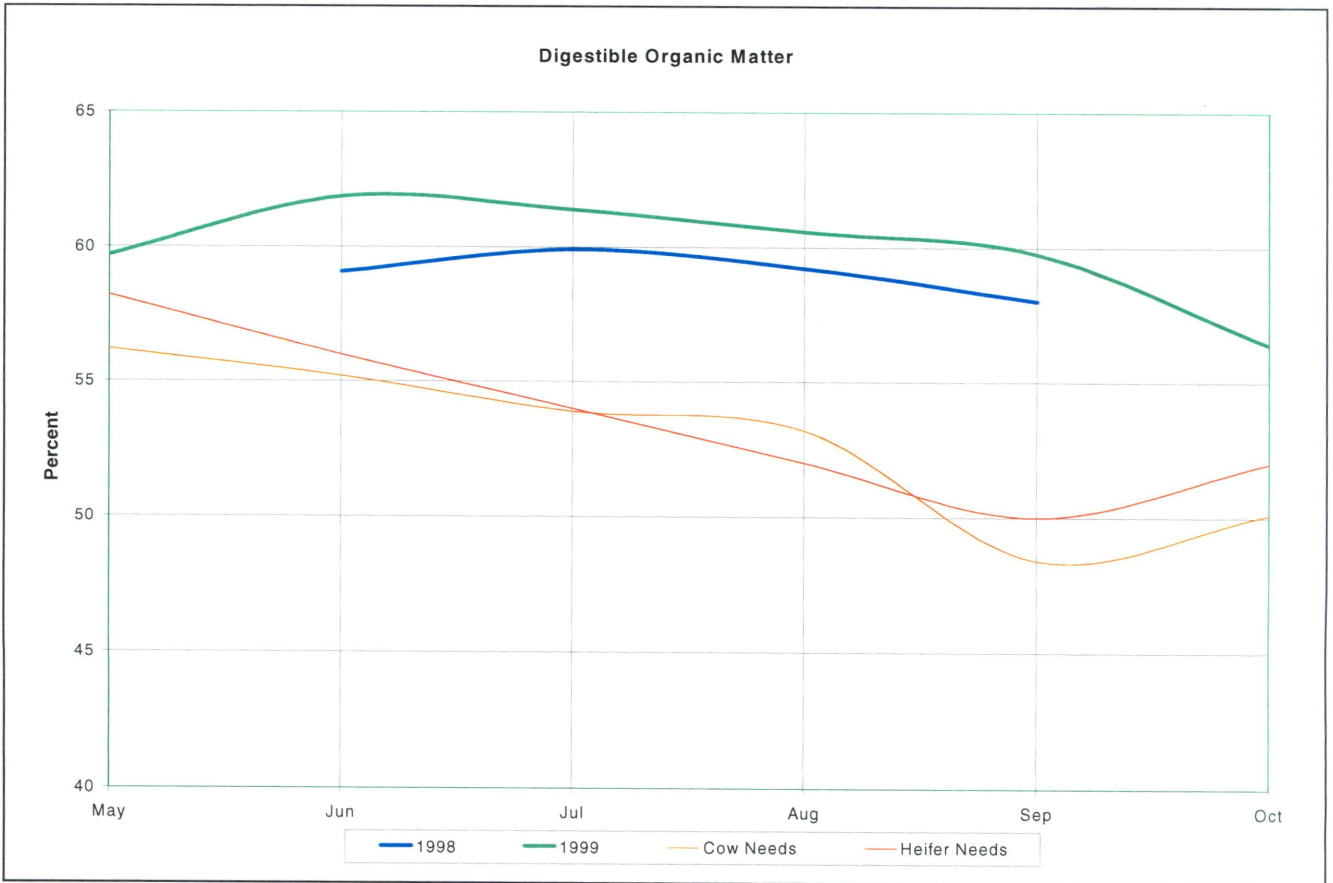

Figure 2
MLRA's 21 & 23 (Perennial Grasses)

Figure 3

MLRA's 22A, 23, and 26 (Irrigated Pastures)

Figure 4
Wet Meadows/Mountain Browse/Sedges