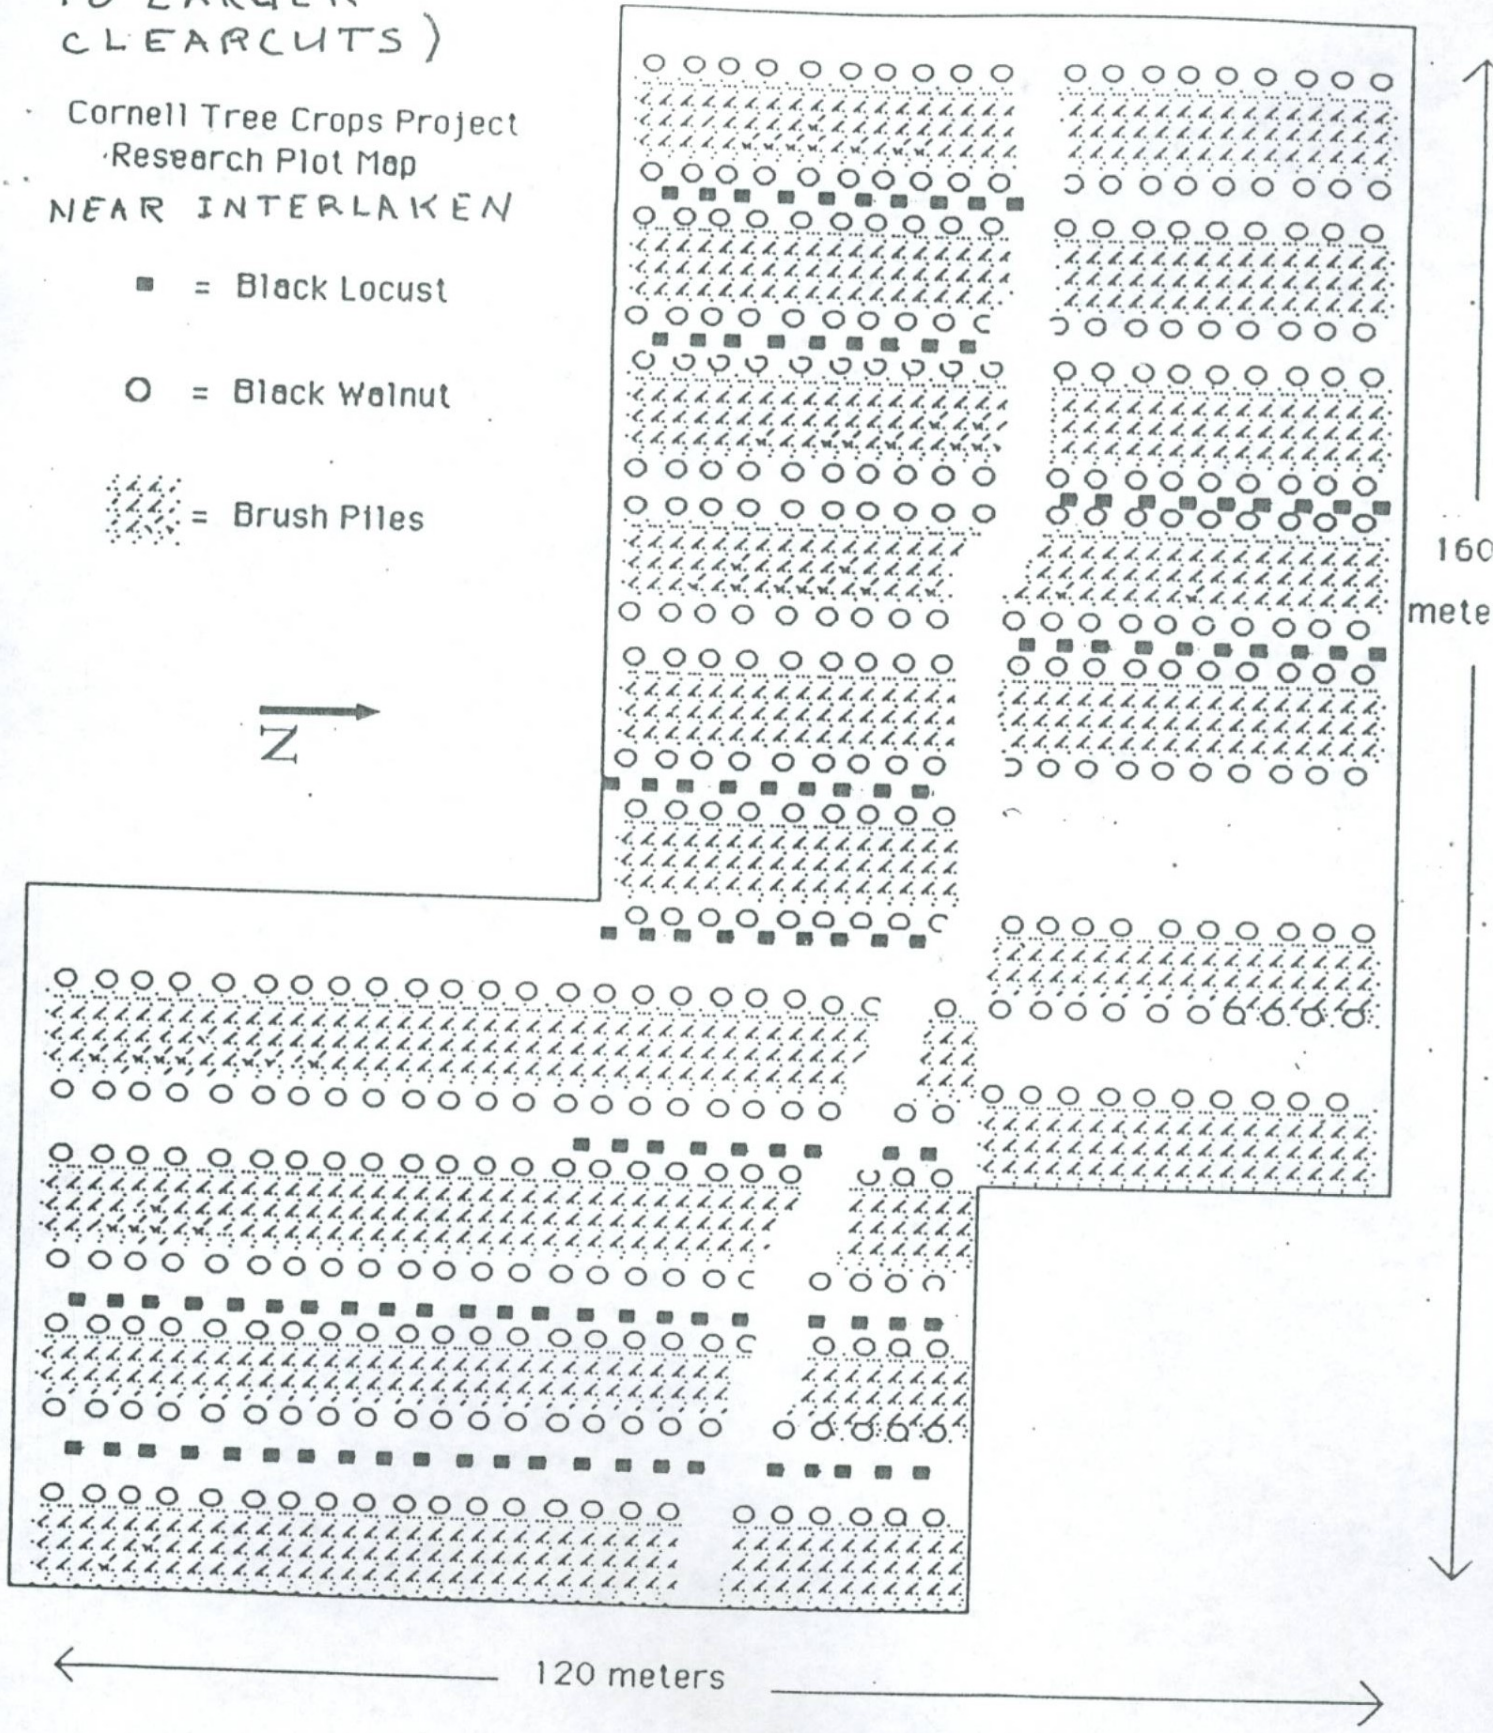

(FOR COMPARISON
TO LARGER
CLEARCUTS)

@ LAKE ROAD "D"

Cornell Tree Crops Project
Research Plot Map
NEAR INTERLAKEN

- = Black Locust
- = Black Walnut
- ▨ = Brush Piles

160
mete

120 meters