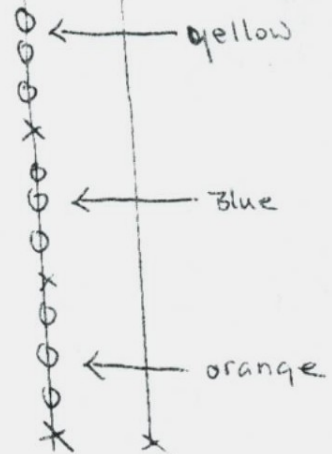

Fallow

Fence

FALLOW

X = CHECK TREES + ROWS

Fence

GATE

Green Manure Mulch and Cover Crop for Orchards FNE 02-429