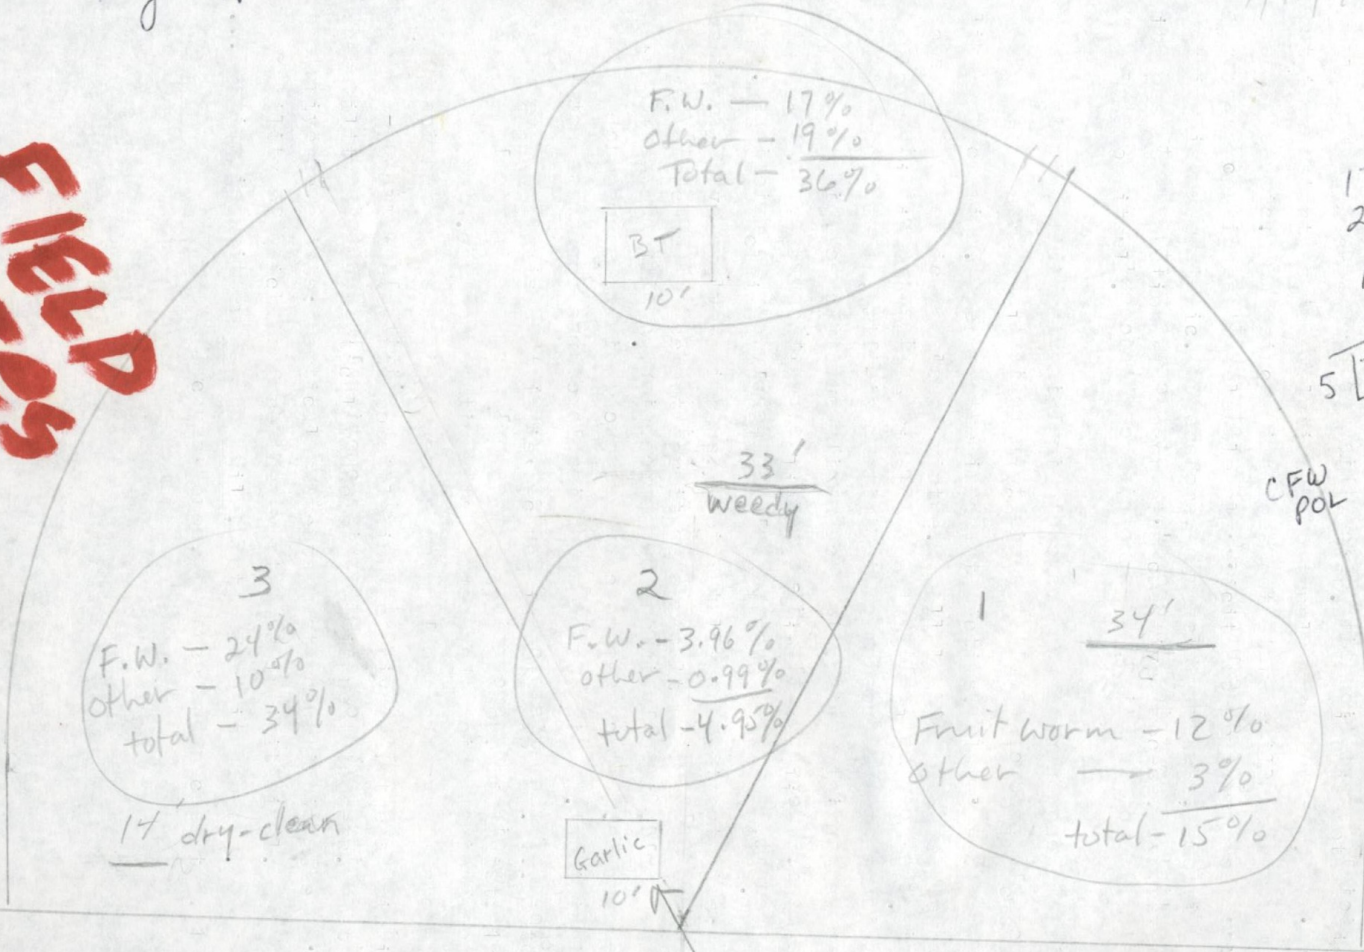

Bag MAP.

9/11/96

FIELD

F.W. - 17%
 other - 19%
 Total - 36%

BT
 10'

33'
 weedy

3
 F.W. - 24%
 other - 10%
 total - 34%

17' dry-clean

2
 F.W. - 3.96%
 other - 0.99%
 total - 4.95%

Garlic
 10'

1
 34'
 Fruit worm - 12%
 other - 3%
 total - 15%

F.W. - 17.475%
 other - 11.65%
 total - 29.125%

17
 24
 3.96
 12
 17.45
 5 | 7441
 14.9%

CFW POL overall

34
 34
 4.95
 15
 29.125
 5 | 119175
 24.8%

LOSS FROM ALL CAUSES