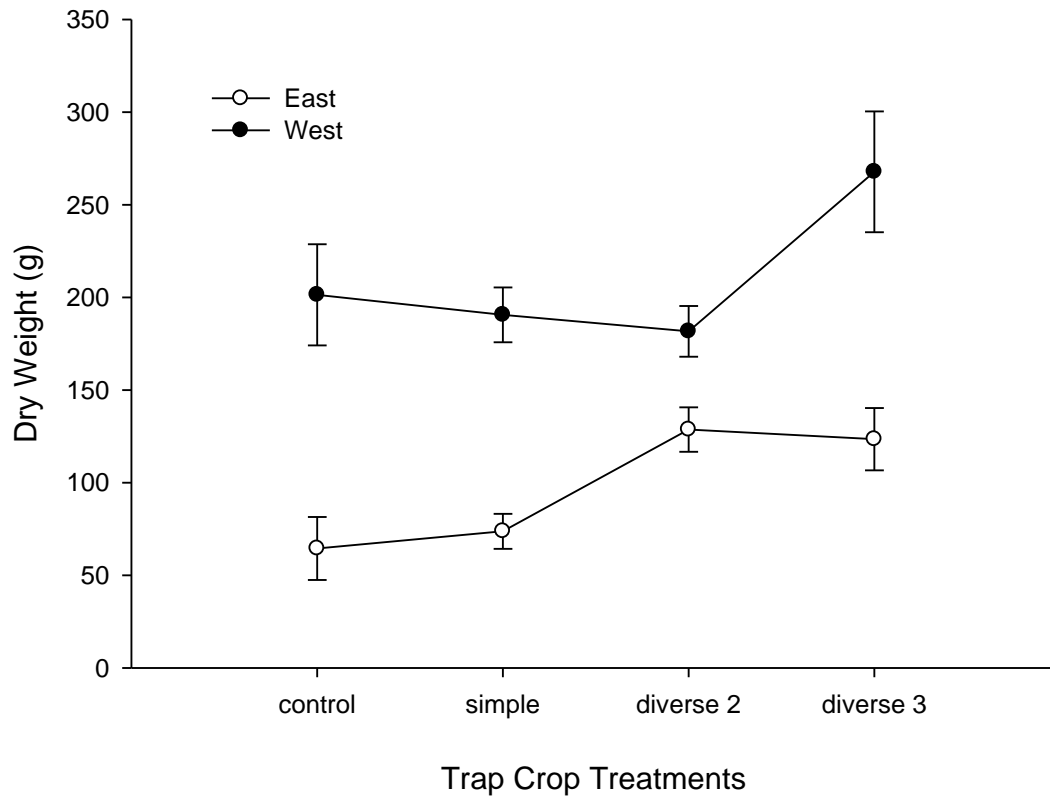

Figure 1: Simple Trap Crop Treatments

Mustard	Canola	Pac choi
Mustard	Canola	Pac choi
Mustard	Canola	Pac choi
Mustard	Canola	Pac choi

Low Diversity Trap Crop Treatments

-Mustard	-Canola	-Pac choi
	Mustard	Mustard
Canola		Canola
Pac choi	Pac choi	

High Diversity Trap Crop

Mustard
Canola
Pac choi

Figure 2. Broccoli Whole Plant Dry Weight

Figure 3: *Phyllotreta cruciferae* in Trap Crops and Broccoli

Figure 4: Proportion of *Phyllotreta cruciferae* Collected in Outer Rows of Broccoli