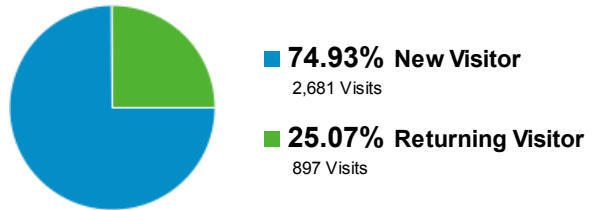

Visitors Overview

100.00% of total visits

Overview

2,731 people visited this site

-  **3,578 Visits**
-  **2,731 Unique Visitors**
-  **6,654 Pageviews**
-  **1.86 Pages/Visit**
-  **00:01:57 Avg. Visit Duration**
-  **72.53% Bounce Rate**
-  **74.96% % New Visits**