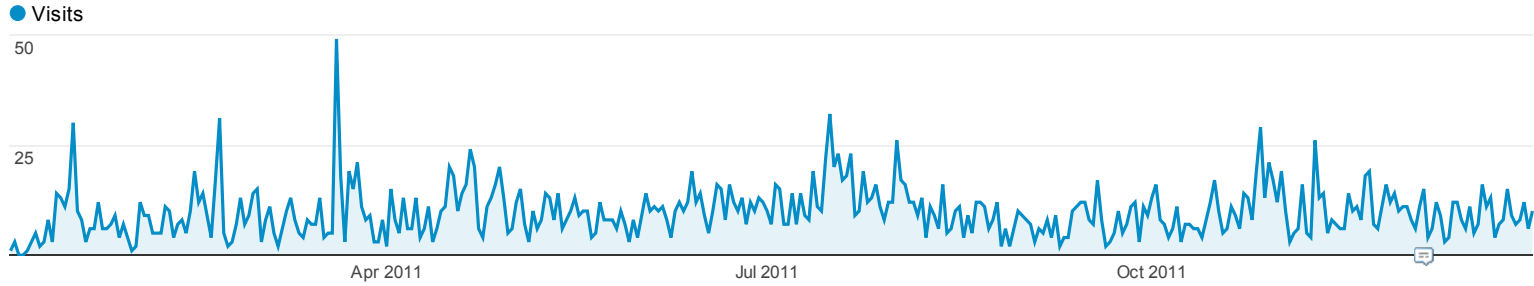

Visitors Overview

100.00% of total visits

Overview

2,731 people visited this site

-  **3,578 Visits**
-  **2,731 Unique Visitors**
-  **6,654 Pageviews**
-  **1.86 Pages/Visit**
-  **00:01:57 Avg. Visit Duration**
-  **72.53% Bounce Rate**
-  **74.96% % New Visits**