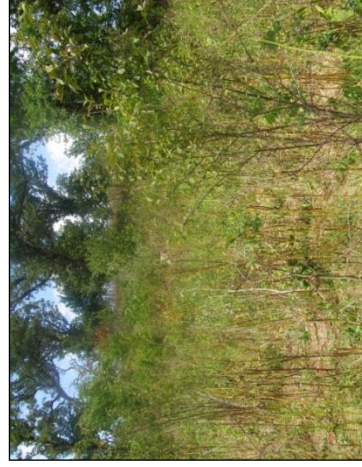

**Control**

**Light Browse**

**Heavy Browse**

**June  
2011**

**August  
2012**

**Control, Light and Heavy Browse Paddocks Before and After Treatment.** *Visual assessment of photographs taken in June 2011 and in August 2012 shows reduced shrub cover under both browse treatments. August 2012 photos show almost complete defoliation in the heavy browse paddock while some foliage is still visible in the light browse paddock. Vegetation does not appear to have changed in the control paddock.*