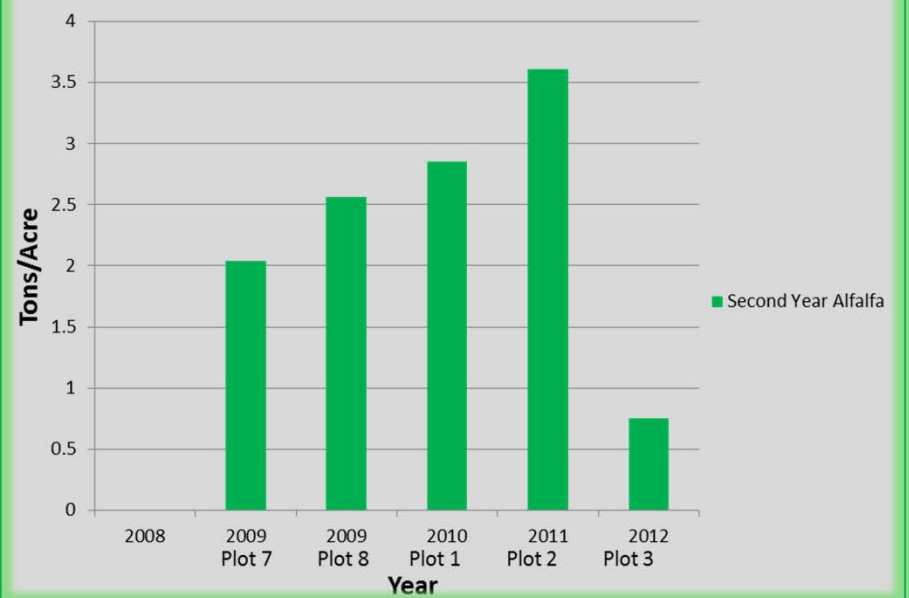

Percipitation at DREC Manning Ranch April - Oct.

First Year Alfalfa

Second Year Alfalfa

Third Year Alfalfa

Winter Triticale/Hairy Vetch

Spring Wheat

Winter Wheat

Corn