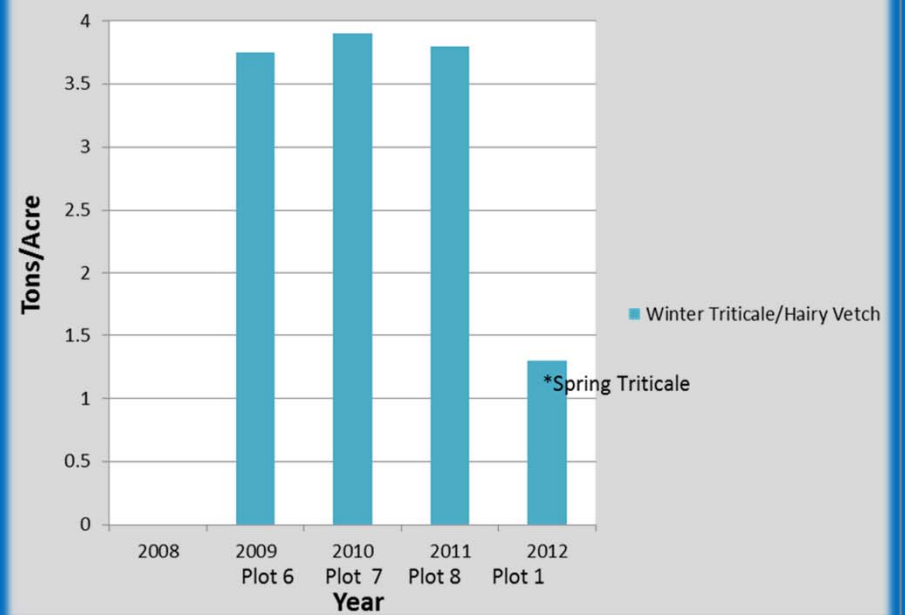

Percipitation at DREC Manning Ranch April - Oct.

First Year Alfalfa

Second Year Alfalfa

Third Year Alfalfa

Winter Triticale/Hairy Vetch

Spring Wheat

Winter Wheat

Corn