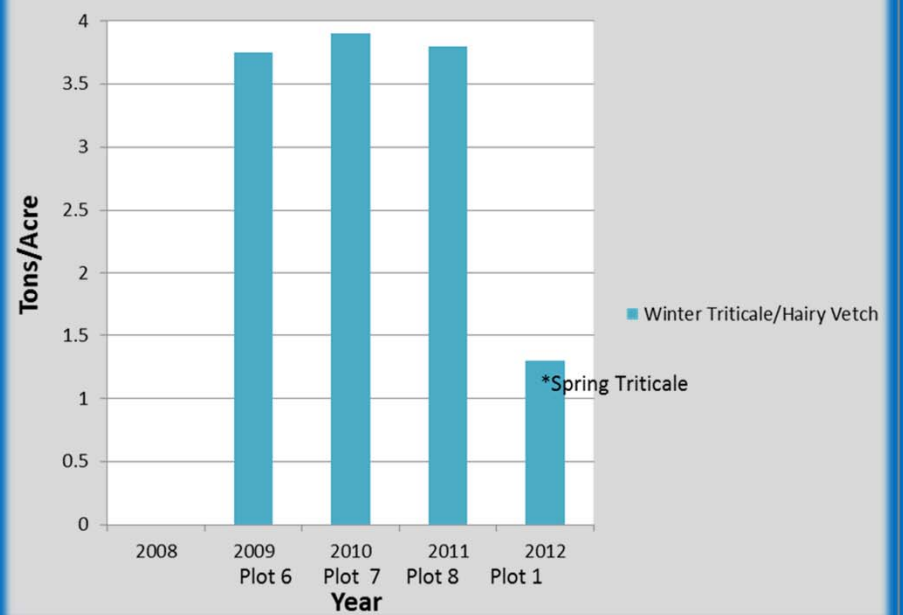

Percipitation at DREC Manning Ranch April - Oct.

First Year Alfalfa

Second Year Alfalfa

Third Year Alfalfa

Winter Triticale/Hairy Vetch

Spring Wheat

Winter Wheat

Corn