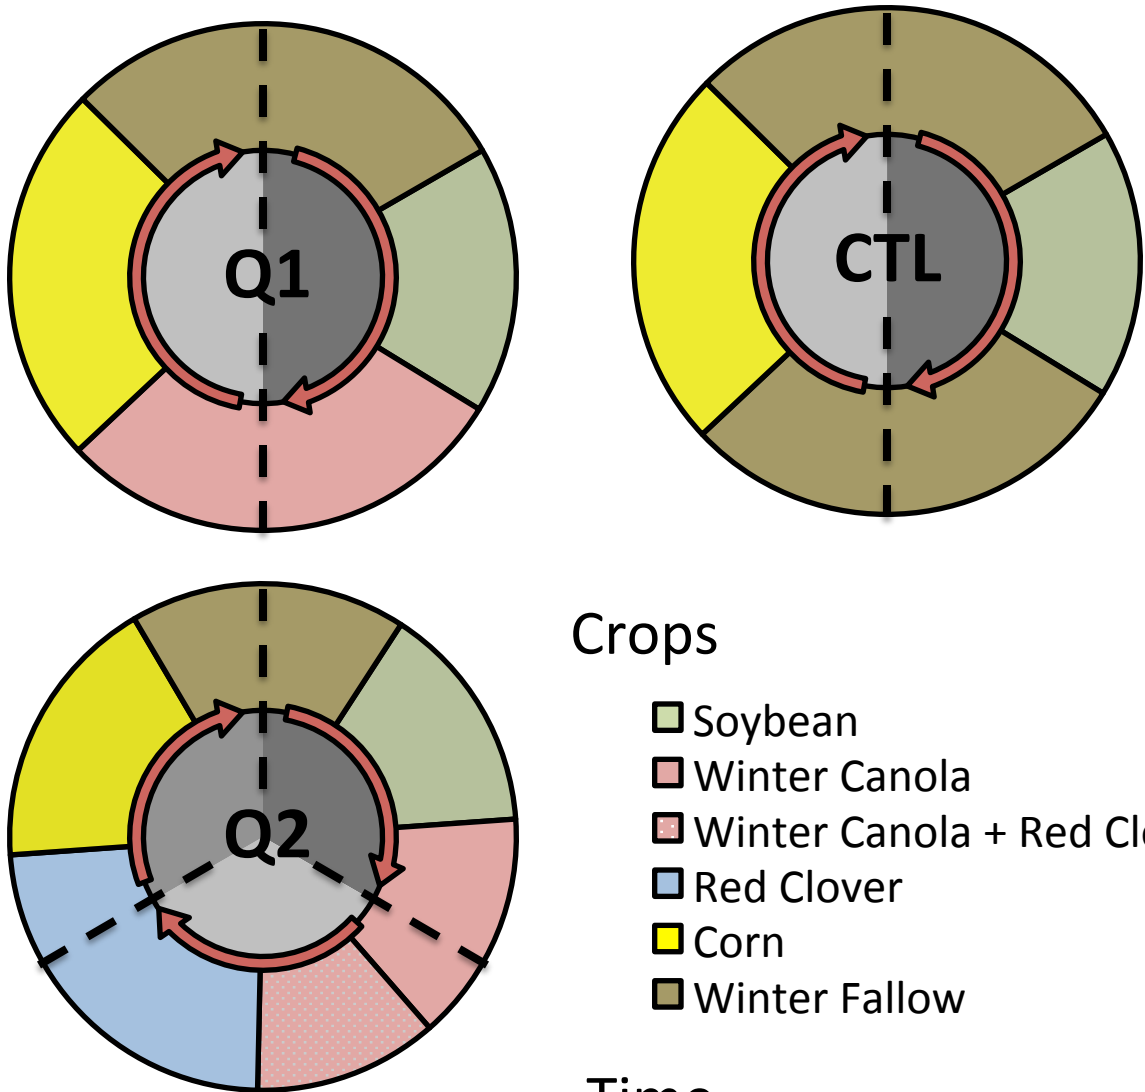

Rotation treatment (Q) for Subplots

By Rafael Martinez-Feria
 Project: GNC13-176 "Suitability
 of Winter Canola (*Brassica
 napus*) for Enhancing Summer
 Annual Crop Rotations in Iowa"