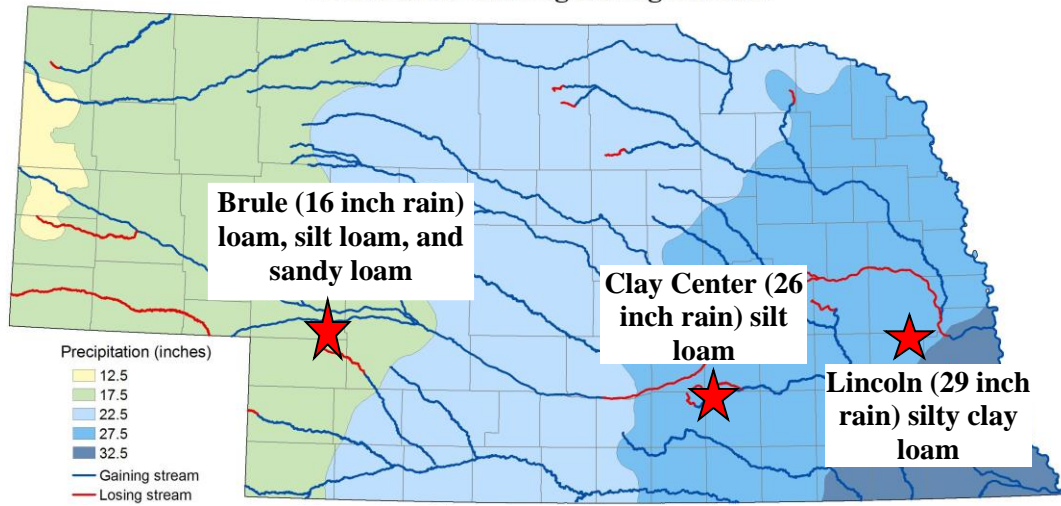

**Mean Annual Precipitation, 1971 - 2000 and
Generalized Gaining/Losing Streams**

Fig. 1. Precipitation map of Nebraska (<http://water.unl.edu>) showing the three study sites.