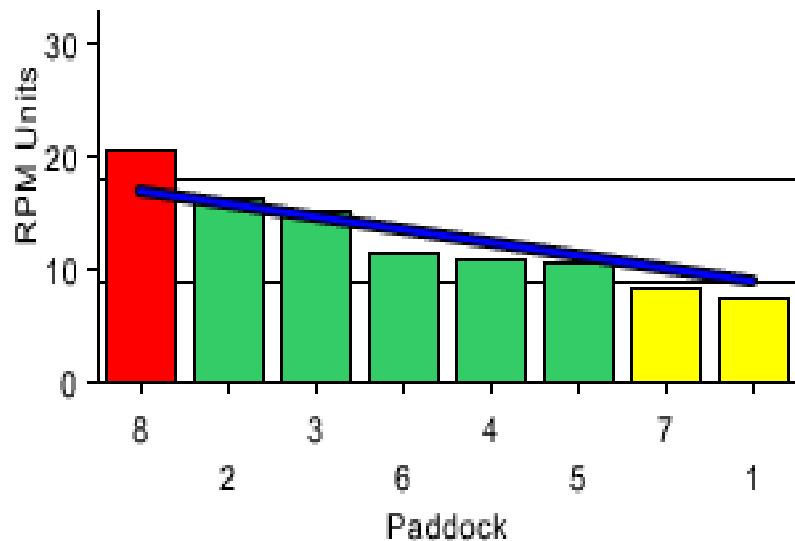

# Prioritize forage nutrient utilization

- Forage availability is a threshold effect
- Forage quality
  - Quality pasture will continue to mature
  - Mature pasture is mature

<http://grazingbeef.missouri.edu>

# Seasonal Quality