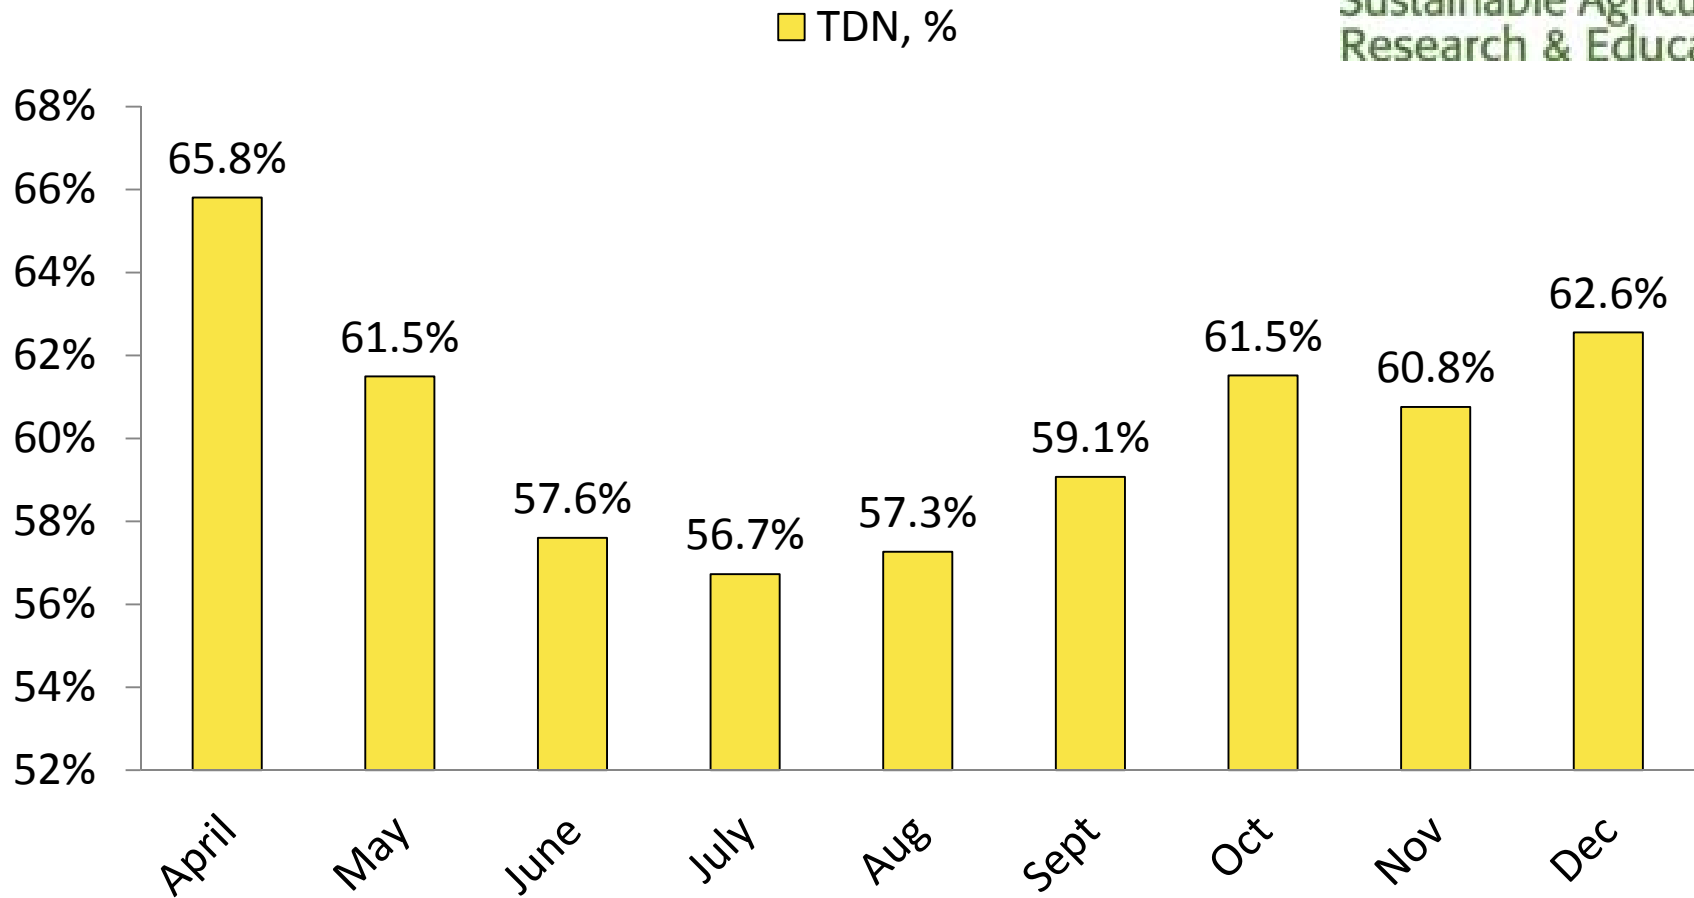

# Prioritize forage nutrient utilization

- Forage availability is a threshold effect
- Forage quality
  - Quality pasture will continue to mature
  - Mature pasture is mature

<http://grazingbeef.missouri.edu>

# Seasonal Quality