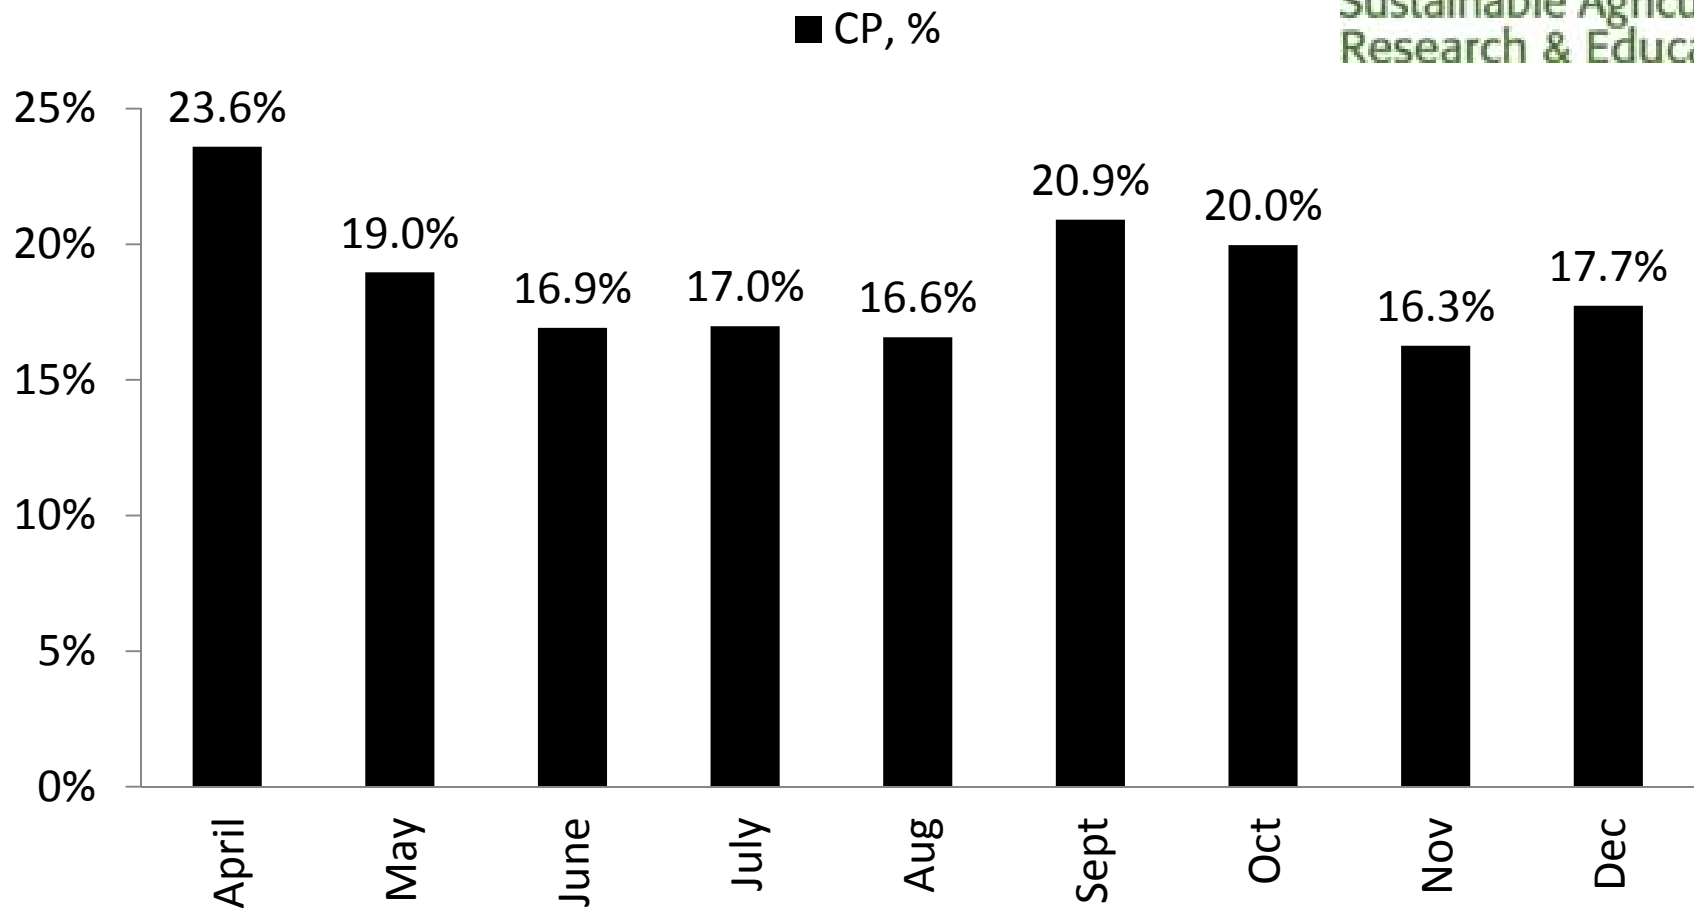

# Prioritize forage nutrient utilization

- Forage availability is a threshold effect
- Forage quality
  - Quality pasture will continue to mature
  - Mature pasture is mature

<http://grazingbeef.missouri.edu>

# Seasonal Quality