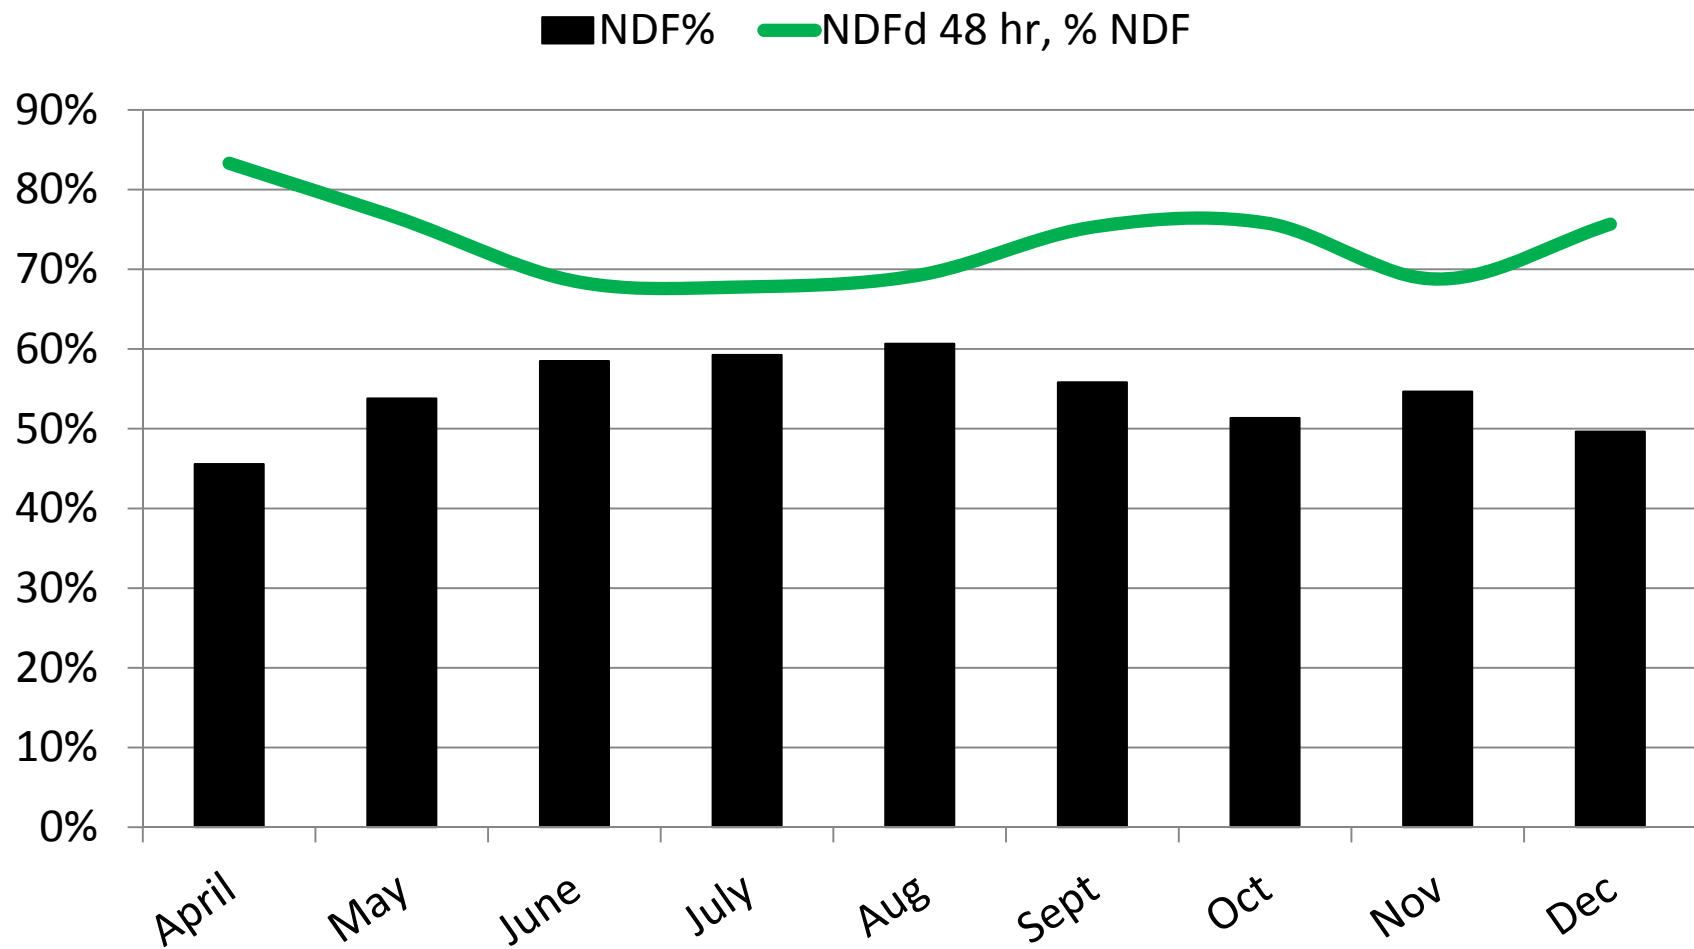

Seasonal Quality