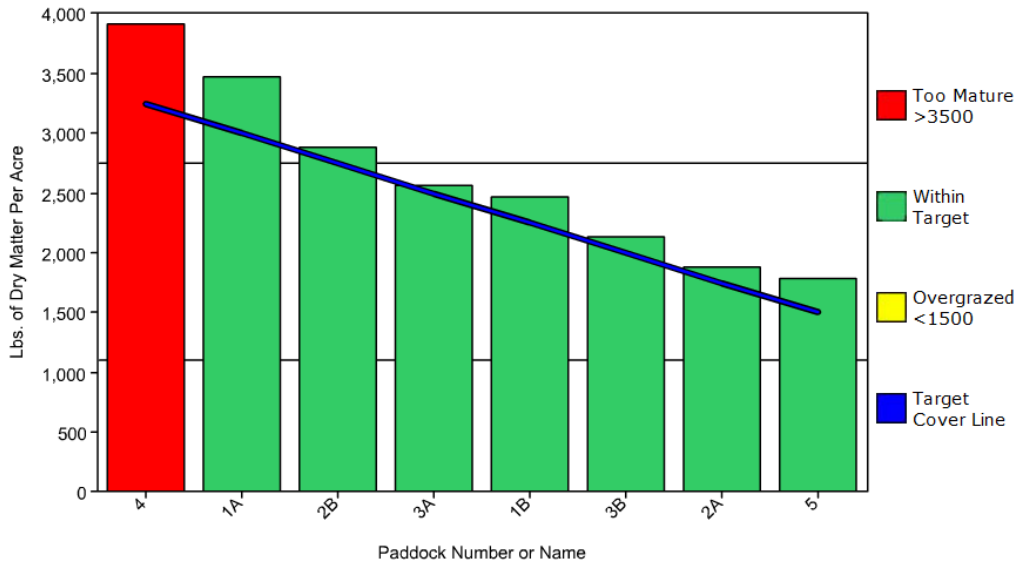

# Seasonal Quality

# Maintain residual forage base at 1500 lb / DM / acre

- Forage growth increased
- Weed growth decreased

Grazing Wedge  
4-H Farms  
07/14/2012

Grazing Wedge  
4-H Farms  
07/28/2012