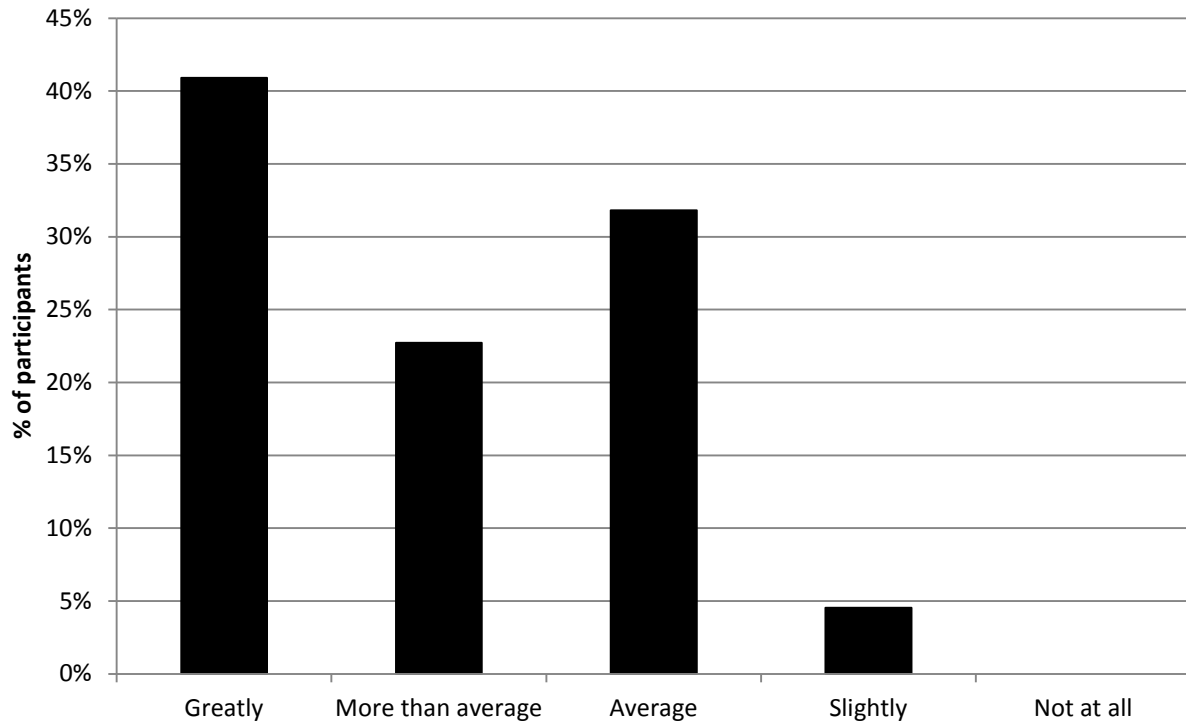

Increased forage growth management knowledge

Increased cattle nutrient requirement knowledge

Increased interactions with producers in group

Gathered new ideas to apply to operation

Modified my operations fertilizer inputs using forage production production knowledge

Modified my operations fertilizer inputs using animal nutrient requirements knowledge