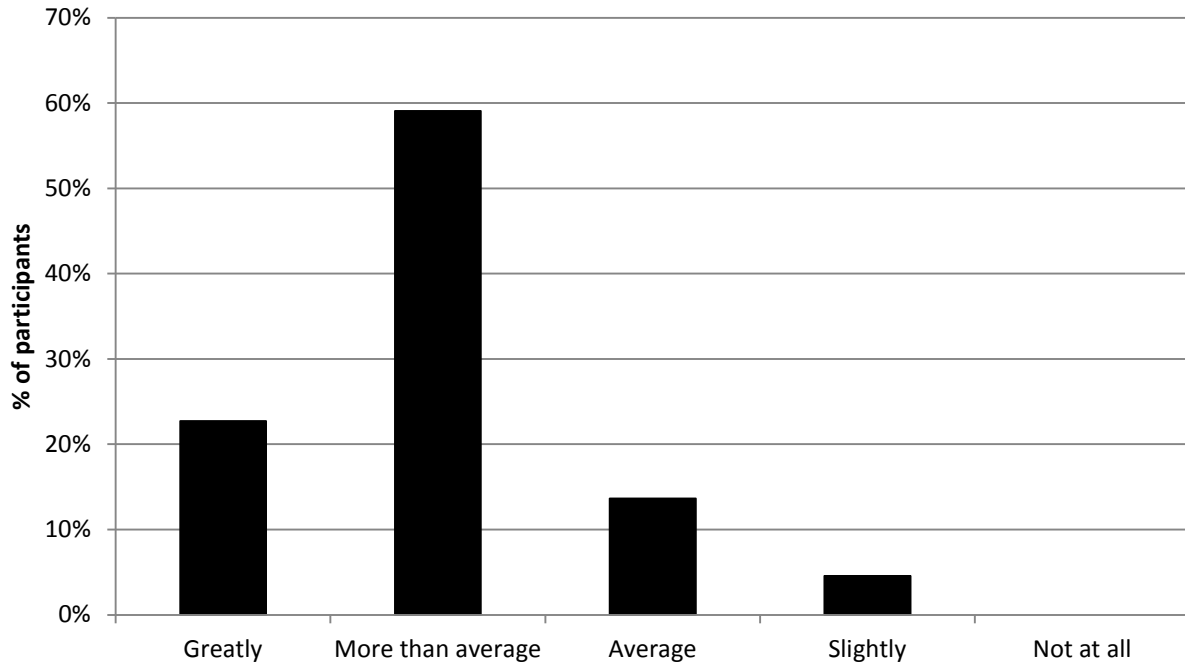

Increased forage growth management knowledge

Increased cattle nutrient requirement knowledge

Increased interactions with producers in group

Gathered new ideas to apply to operation

Modified my operations fertilizer inputs using forage production production knowledge

Modified my operations fertilizer inputs using animal nutrient requirements knowledge