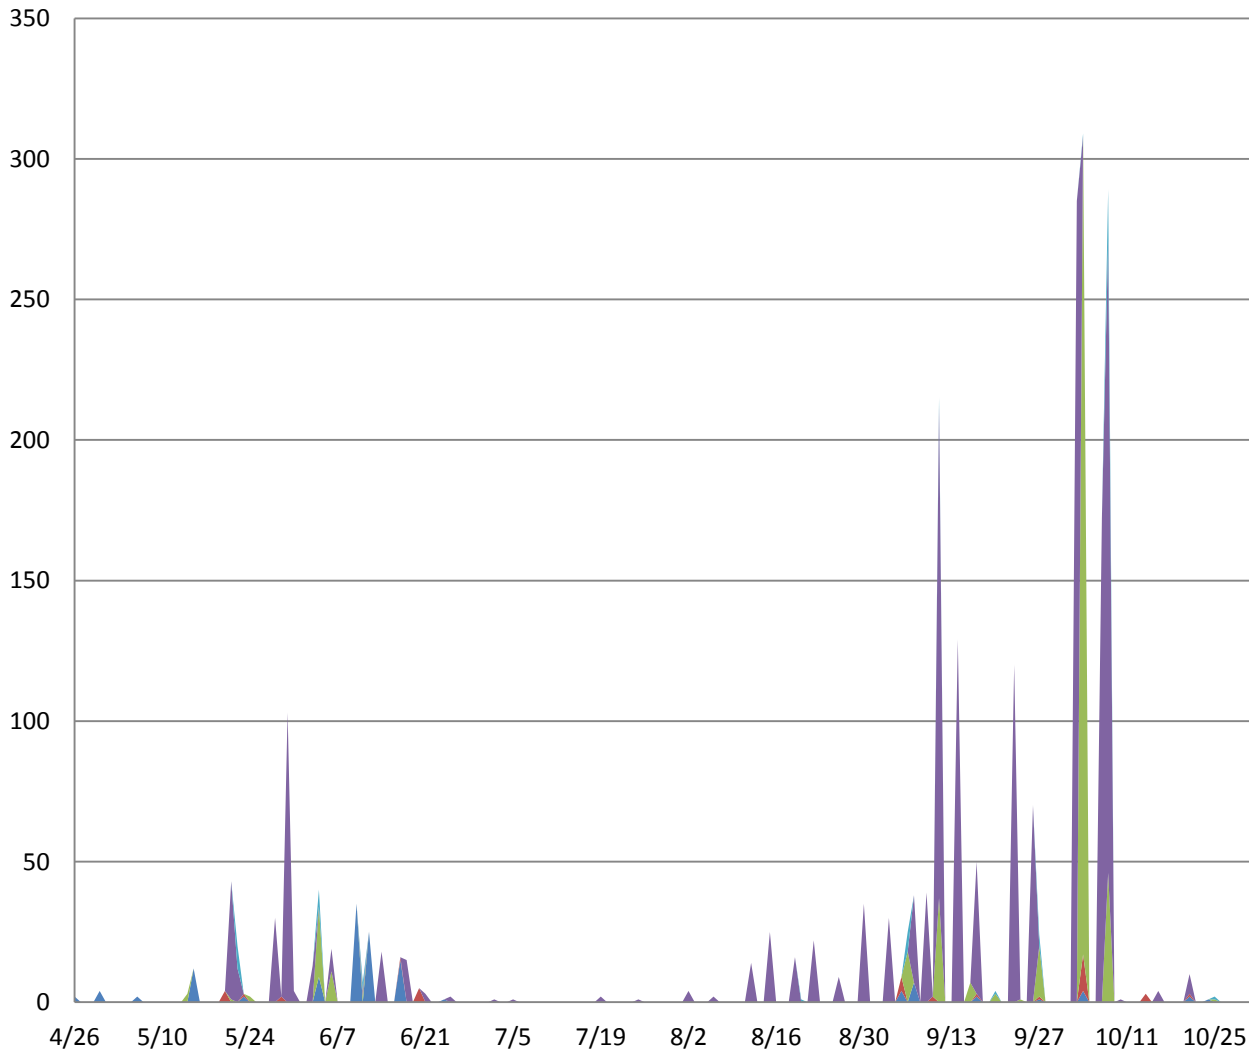

**Figure 2: Pepper Weevil Captured
at Processing Facilities
4/26 to 10/31**

This figure shows the pepper weevil caught at all of the processing facilities monitored. Note the activity from April through June. Few weevils were trapped anywhere else in the early season.