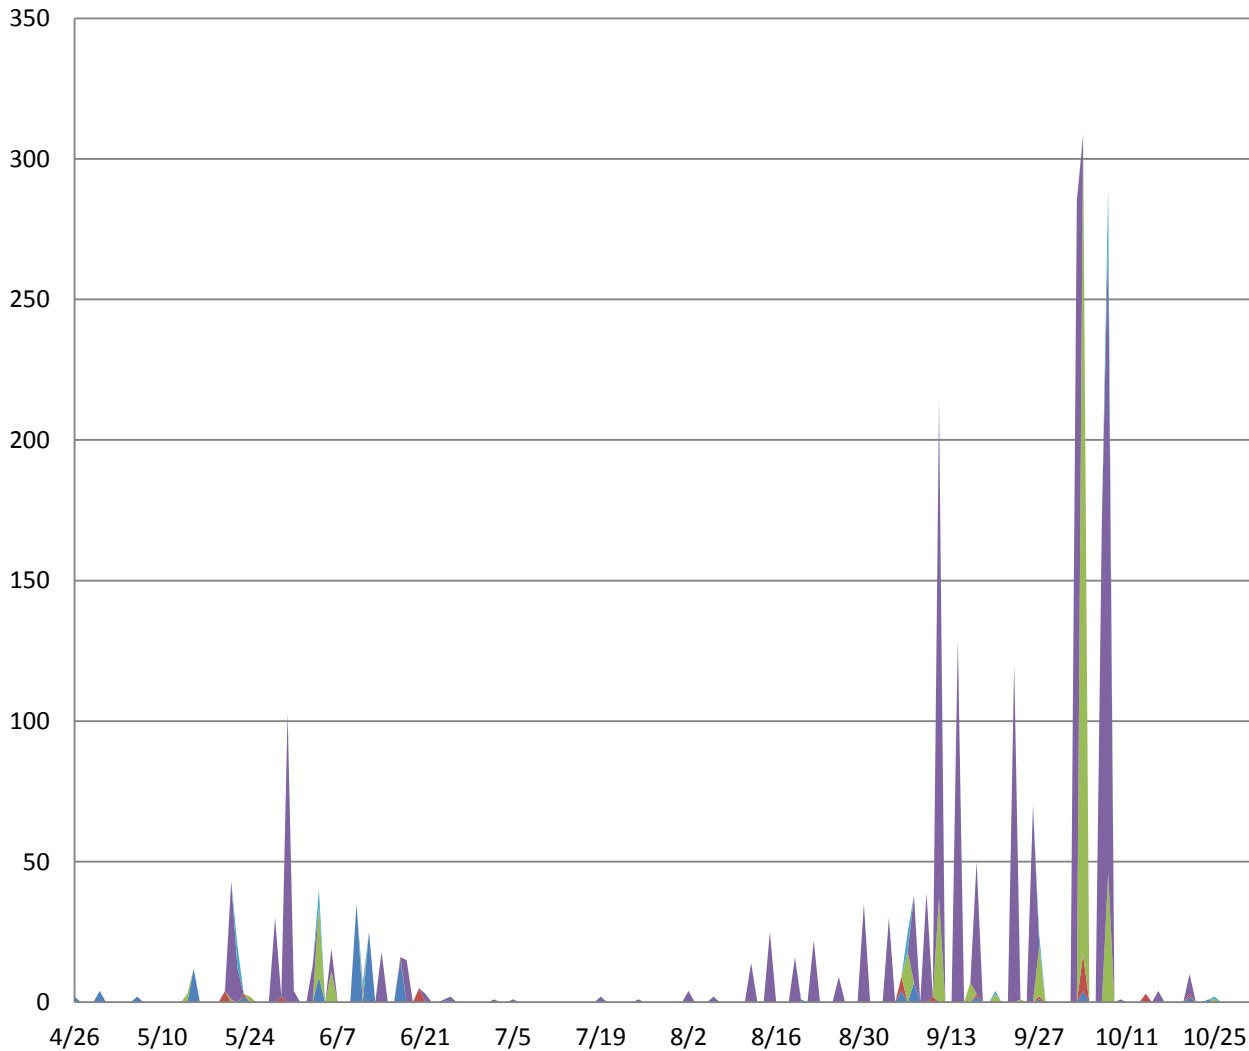

**Figure 2: Pepper Weevil Captured  
at Processing Facilities  
4/26 to 10/31**

This figure shows the pepper weevil caught at all of the processing facilities monitored. Note the activity from April through June. Few weevils were trapped anywhere else in the early season.