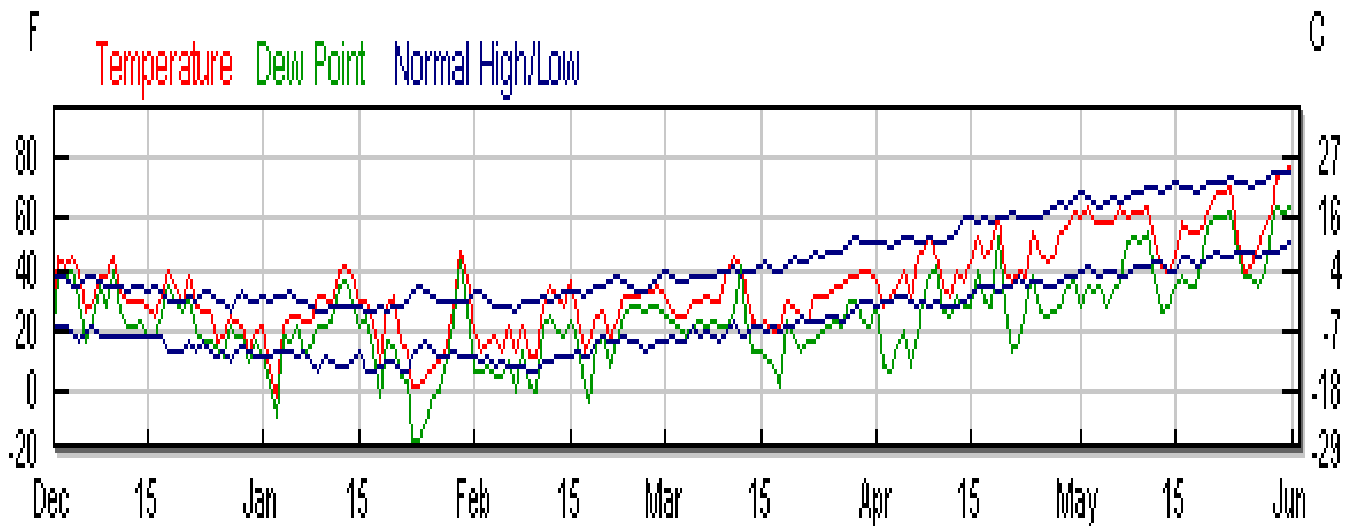

Appendix C

Temperature Data for December 1, 2012 to June 1, 2013 provided by Weather Underground

	Max	Ave	Min	Sum
<b>Temperature</b>				
Max Temperature	88 °F	44 °F	7 °F	
Mean Temperature	76 °F	35 °F	-2 °F	
Min Temperature	63 °F	26 °F	-15 °F	
<b>Degree Days</b>				
Heating Degree Days (base 65)	67	30	0	5474
Cooling Degree Days (base 65)	11	0	0	38
Growing Degree Days (base 50)	26	2	0	308
<b>Dew Point</b>				
Dew Point	66 °F	24 °F	-29 °F	
<b>Precipitation</b>				
Precipitation	1.06 in	0.05 in	0.00 in	8.72 in
Snowdepth	-	-	-	-