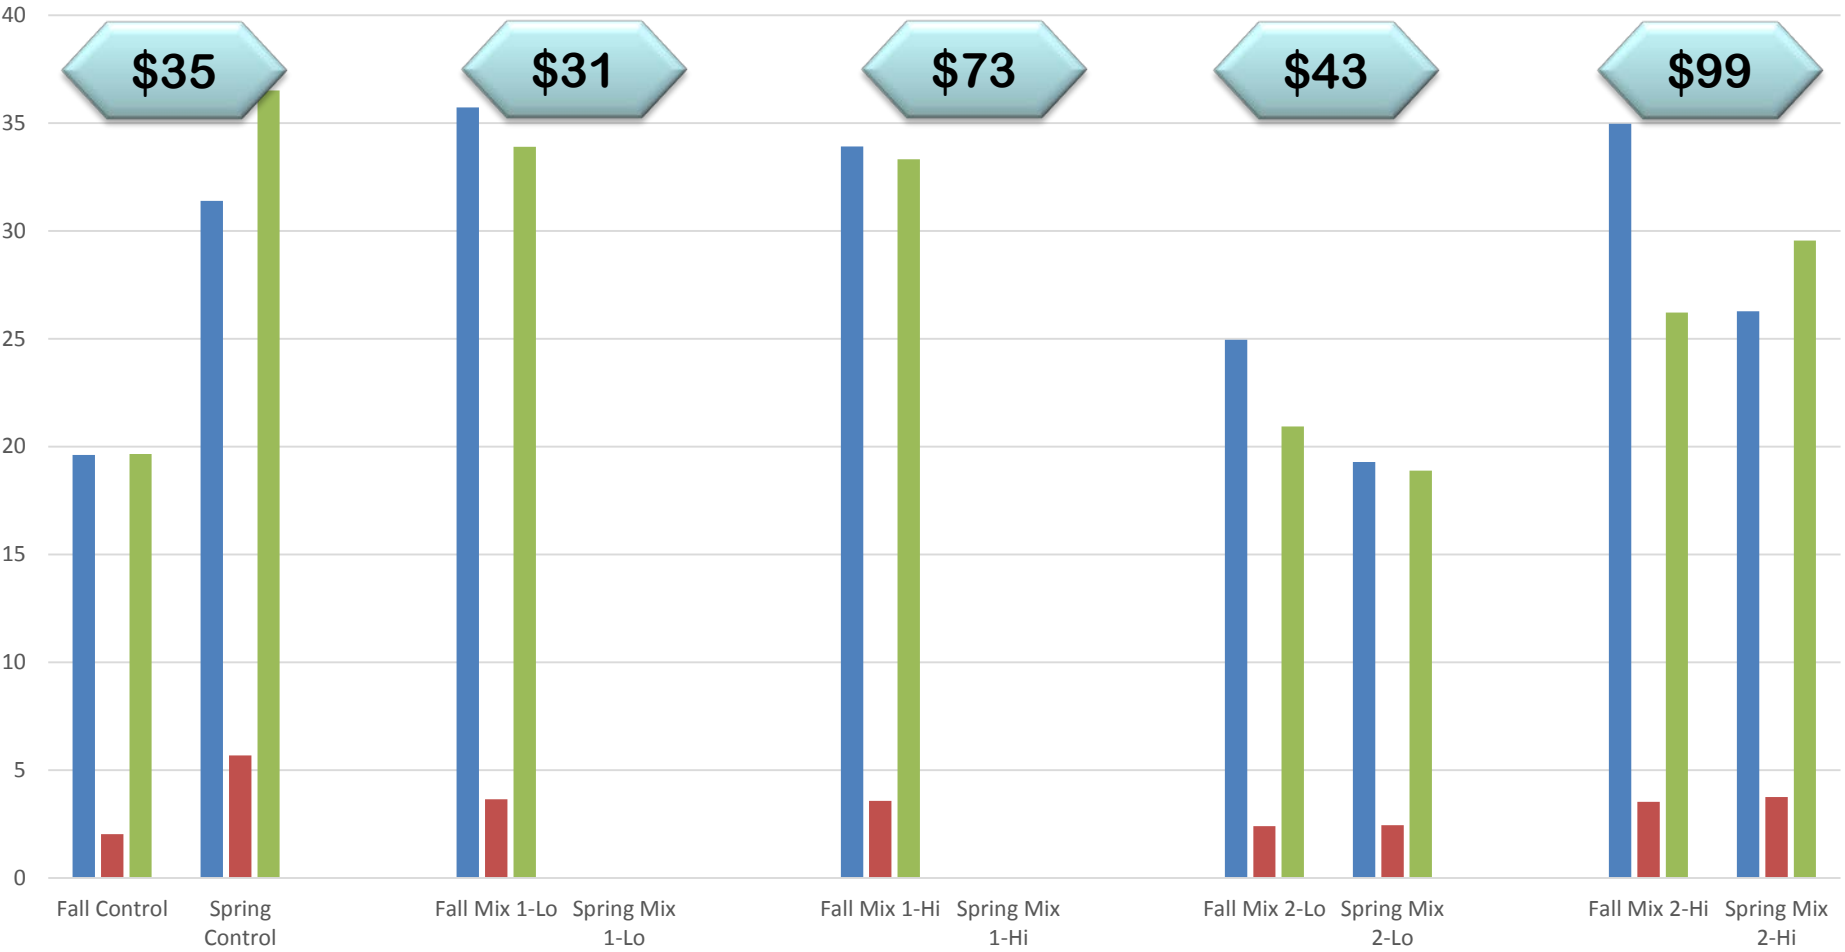

Fall 2013/Spring 2014 Nutrient Uptake by Mixture (SARE Cover Crop Diversity)

Winter Rye

Winter Kill Mix (low)

Winter Kill Mix (high)

Winter Hardy Mix (low)

Winter Hardy Mix (high)

N P K