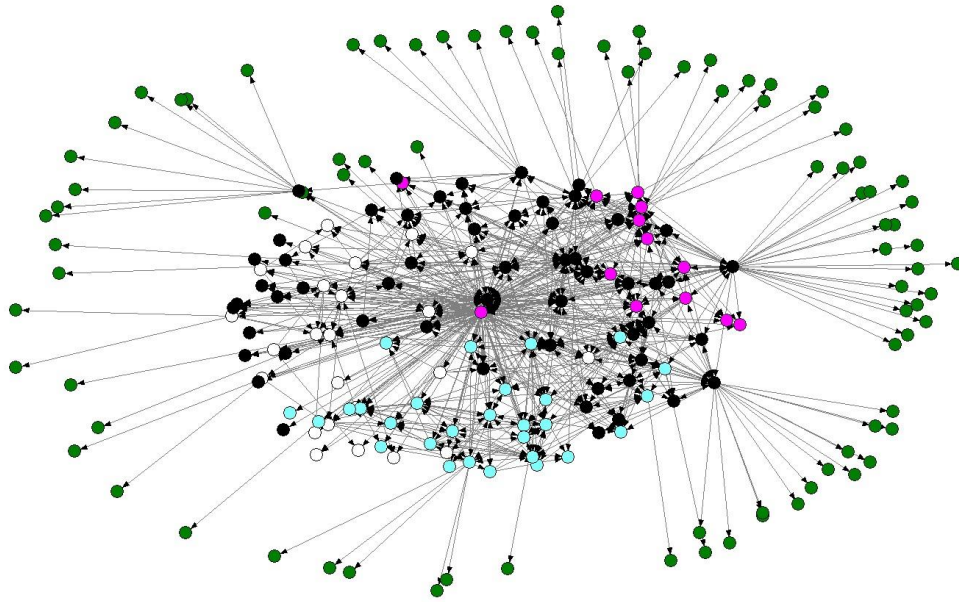

Appendix One: Functional Agricultural Biodiversity Work Group Network Maps

The Whole FAB Network

The Idaho FAB Network

Idaho = blue, California = pink, Oregon = black, Washington = white, unknown = green