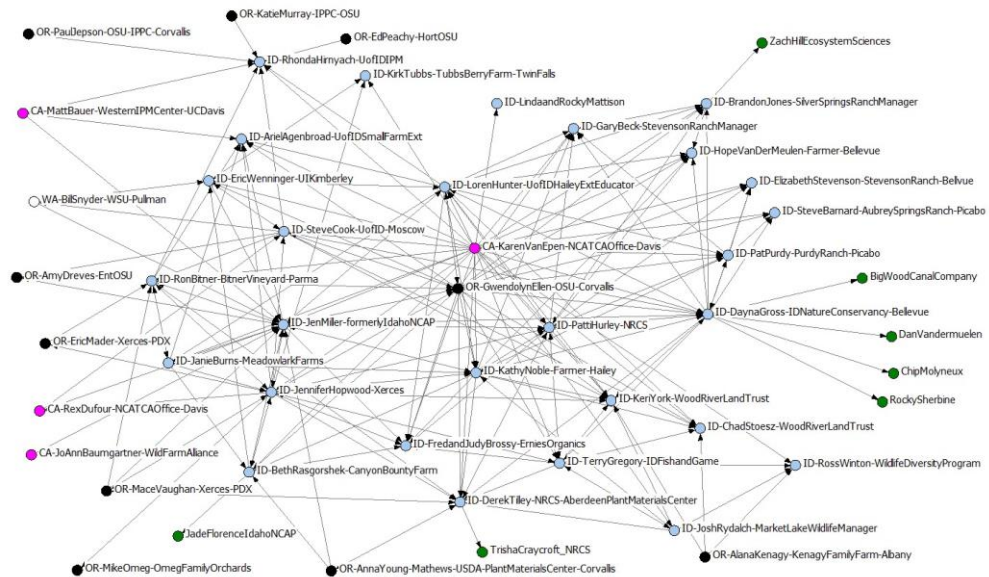

Appendix One: Functional Agricultural Biodiversity Work Group Network Maps

The Whole FAB Network

The Idaho FAB Network

Idaho = blue, California = pink, Oregon = black, Washington = white, unknown = green