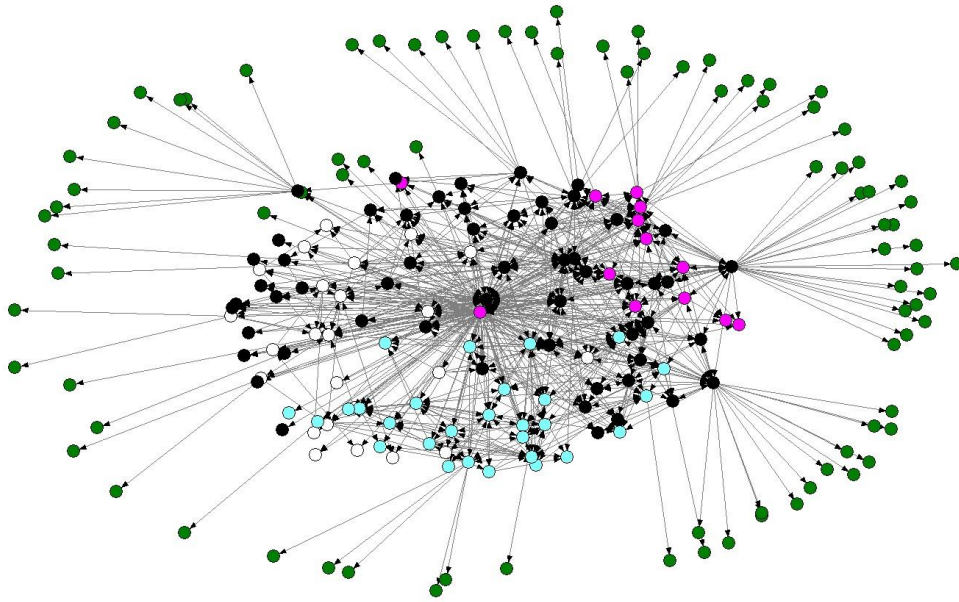

Appendix One: Functional Agricultural Biodiversity Work Group Network Maps

The Whole FAB Network

The Idaho FAB Network

Idaho = blue, California = pink, Oregon = black, Washington = white, unknown = green