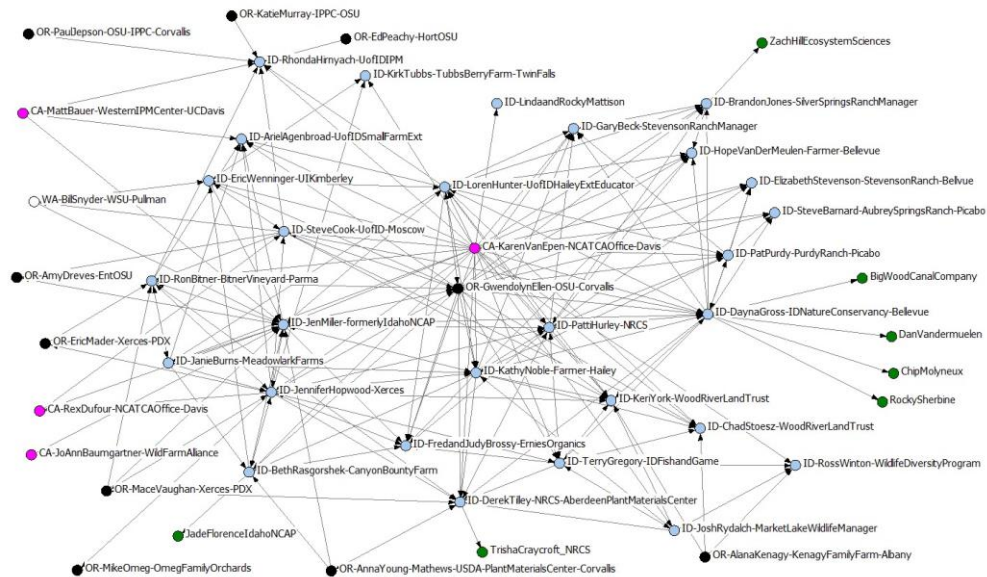

Appendix One: Functional Agricultural Biodiversity Work Group Network Maps

The Whole FAB Network

The Idaho FAB Network

Idaho = blue, California = pink, Oregon = black, Washington = white, unknown = green