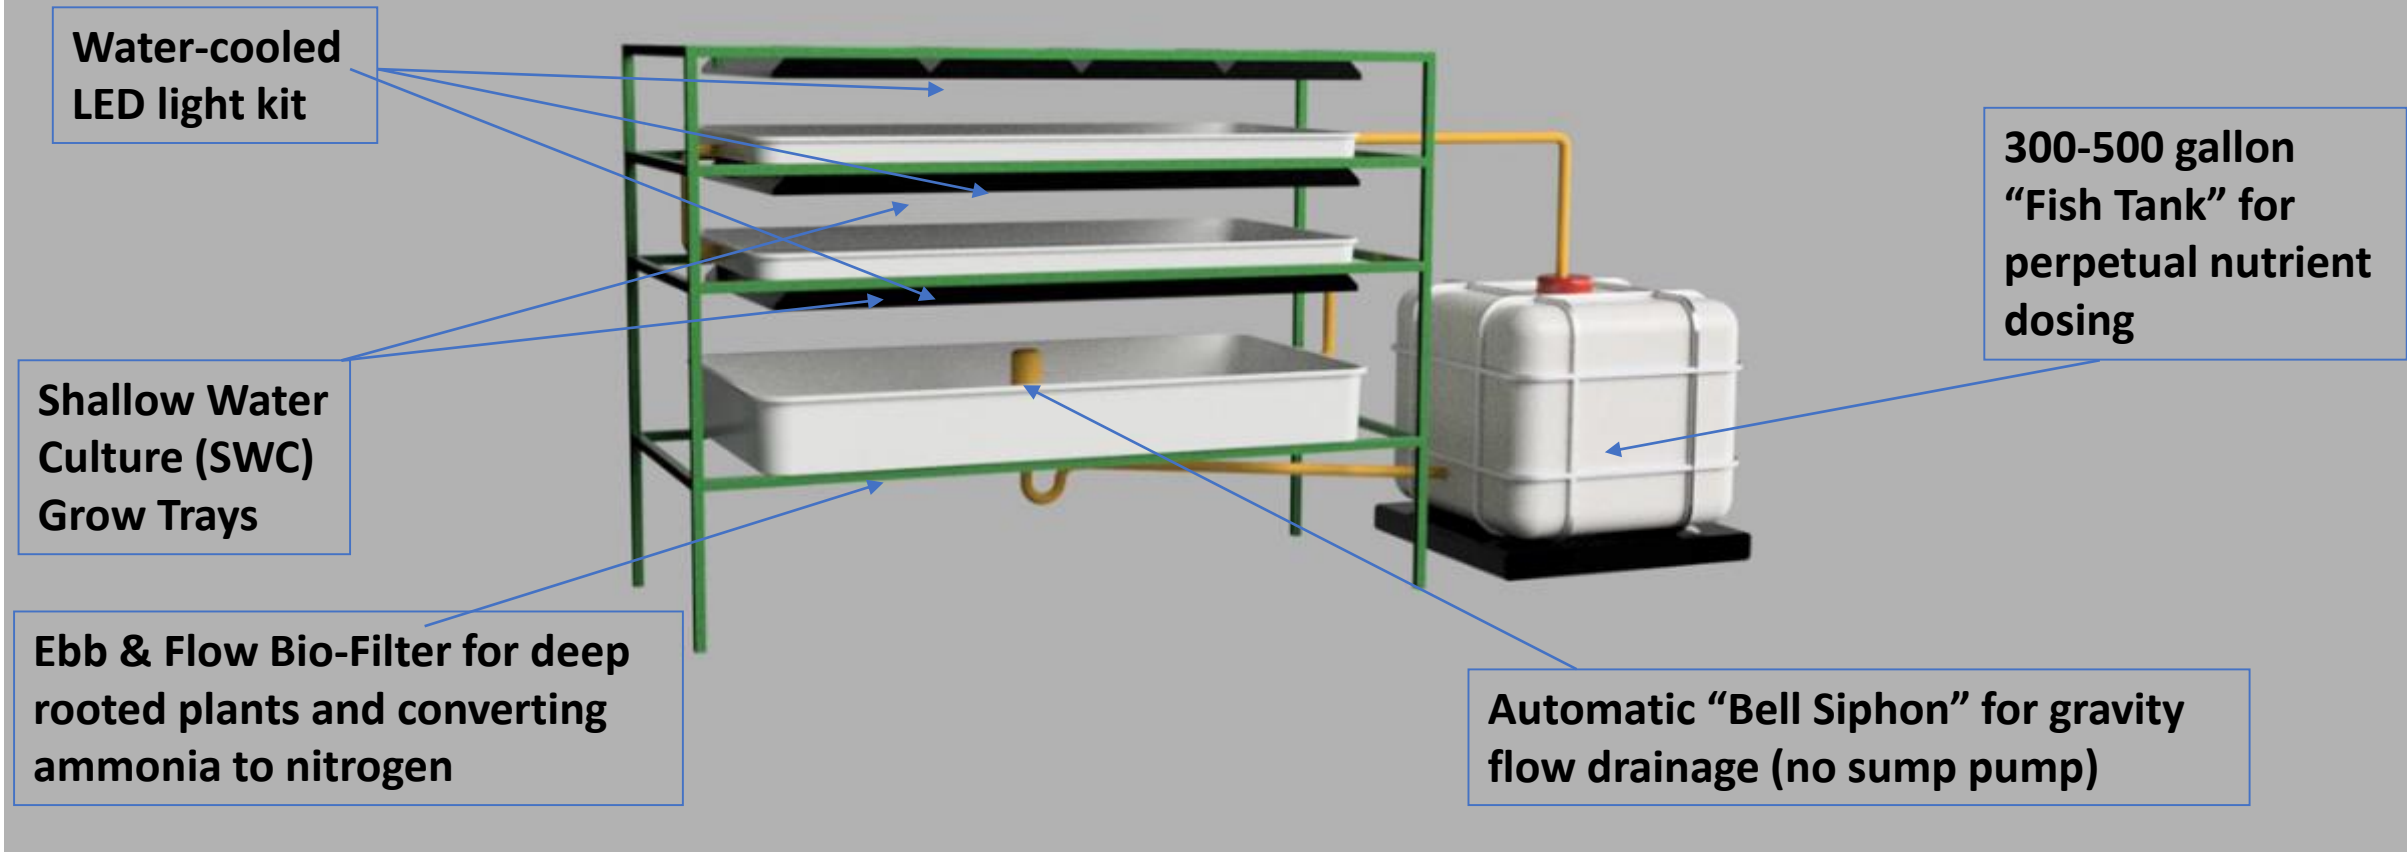

Modular Vertical Aquaponics Grow Rack System Prototype

This modular, vertical, grow rack system is designed to provide an efficient, cost effective, model to take commercial indoor agriculture to scale; while not copying flawed designs from the past. As it stands, most indoor commercial farms rely on massive, interconnected, eco-systems where if one small component fails an entire crop can be lost. By building a lot of these smaller systems next to each other we get the same large yields per square foot while creating redundancies in the event something unpredictable goes wrong.