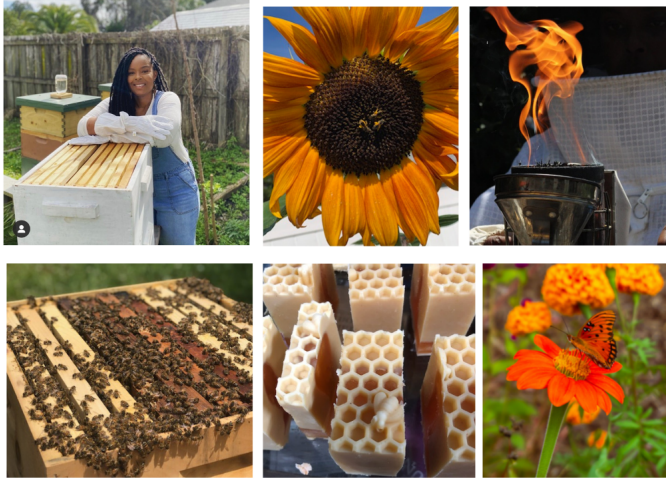

White Harvest Farms COMMUNITY APIARY

Constant Contact

Cohort meets 14 times and its required to attend at least 12 sessions. Must be 17 or older to participate. Deadline to apply is April 4th.

APPLY TODAY!

Meet the Beekeeper - Intro to Beekeeping and Virtual Q & A

Thursday, March 24th | 6-7:30pm

Learn more about the internship and meet Mika Hardison of the Herban Bee who is the lead beekeeper on the project.

Get the link!

If you have any question please call us at the Clara White Mission, (904) 354-4162.

Clara White Mission | 613 W. Ashley St, Jacksonville, FL 32202

[Unsubscribe {recipient's email}](#)

[Update Profile](#) | [Constant Contact Data Notice](#)

Sent by mschott@clarawhitemission.org powered by

Try email marketing for free today!