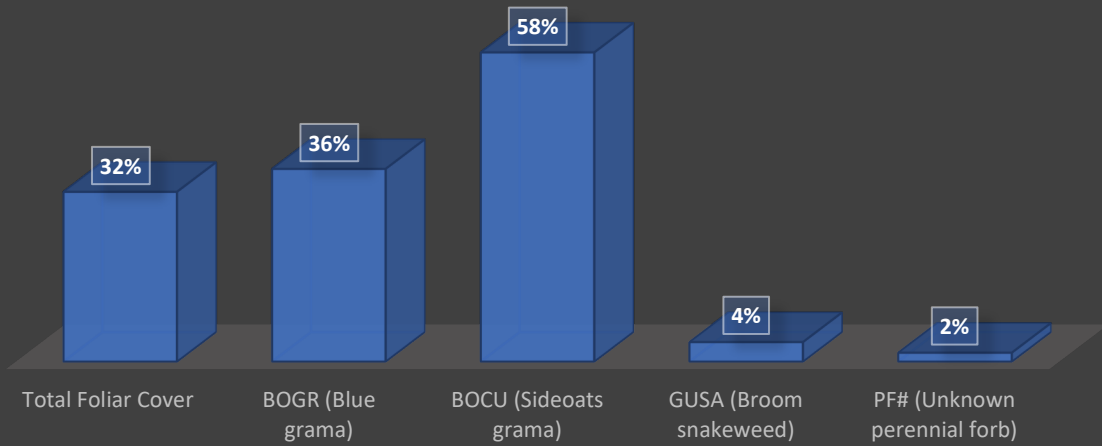

Ground Cover Mogote Brush Control Trend 1 2021

Foliar Cover Mogote Brush Control Trend 1 2021

Broom Snakeweed plants/ha Mogote Brush Control Trend 1 2021

GROUND COVER MOGOTE BRUSH CONTROL TREND 2 2021

TOP LAYER FOLIAR COVER MOGOTE BRUSH CONTROL TREND 2 2021