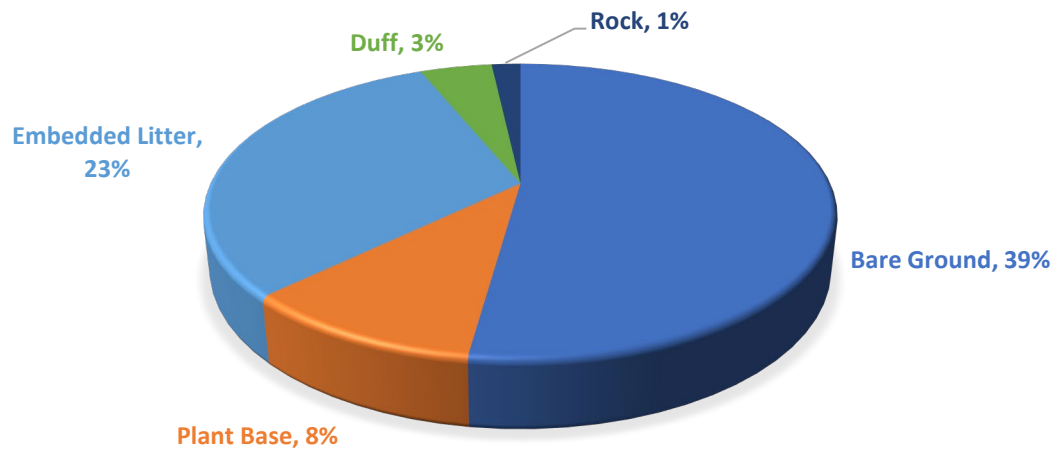

Ground Cover Mogote Brush Control Trend 1 2021

Foliar Cover Mogote Brush Control Trend 1 2021

Broom Snakeweed plants/ha Mogote Brush Control Trend 1 2021

GROUND COVER MOGOTE BRUSH CONTROL TREND 2 2021

TOP LAYER FOLIAR COVER MOGOTE BRUSH CONTROL TREND 2 2021