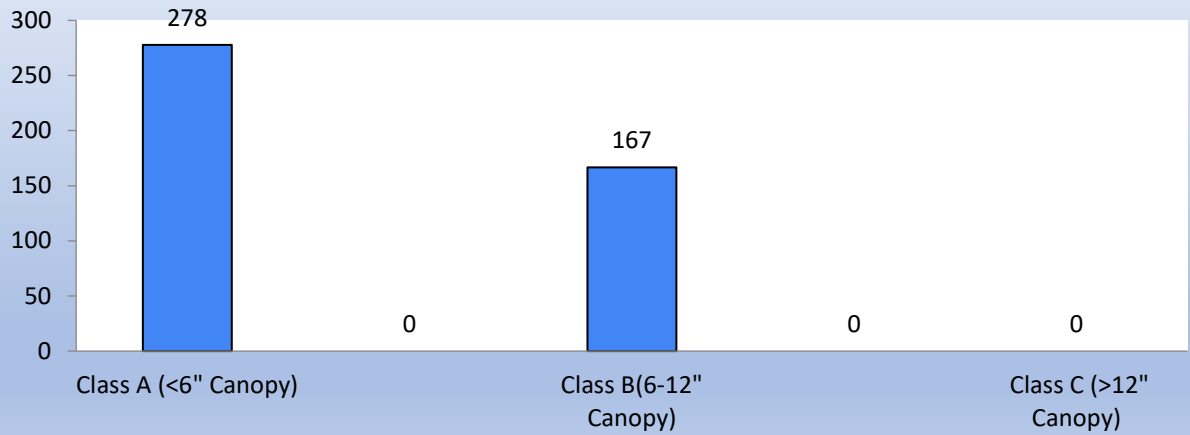

Ground Cover Mogote Brush Control Trend 1 2021

Foliar Cover Mogote Brush Control Trend 1 2021

Broom Snakeweed plants/ha Mogote Brush Control Trend 1 2021

GROUND COVER MOGOTE BRUSH CONTROL TREND 2 2021

TOP LAYER FOLIAR COVER MOGOTE BRUSH CONTROL TREND 2 2021