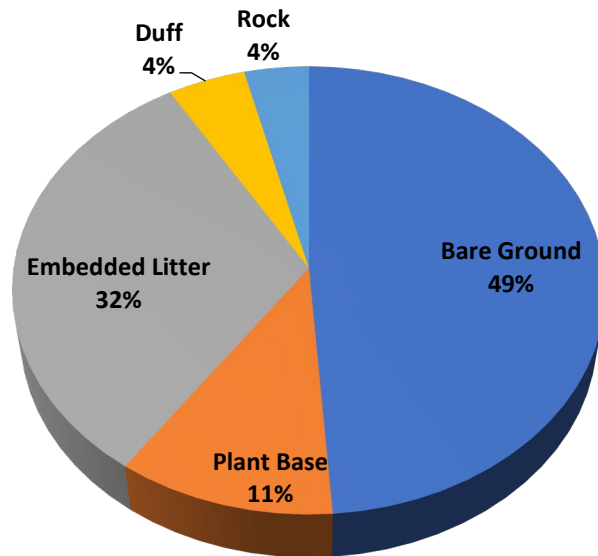

Ground Cover Mogote Brush Control Trend 1 2021

Foliar Cover Mogote Brush Control Trend 1 2021

Broom Snakeweed plants/ha Mogote Brush Control Trend 1 2021

GROUND COVER MOGOTE BRUSH CONTROL TREND 2 2021

TOP LAYER FOLIAR COVER MOGOTE BRUSH CONTROL TREND 2 2021

BROOM SNAKEWEED PLANTS/HA MOGOTE BRUSH CONTROL TREND 2 2021