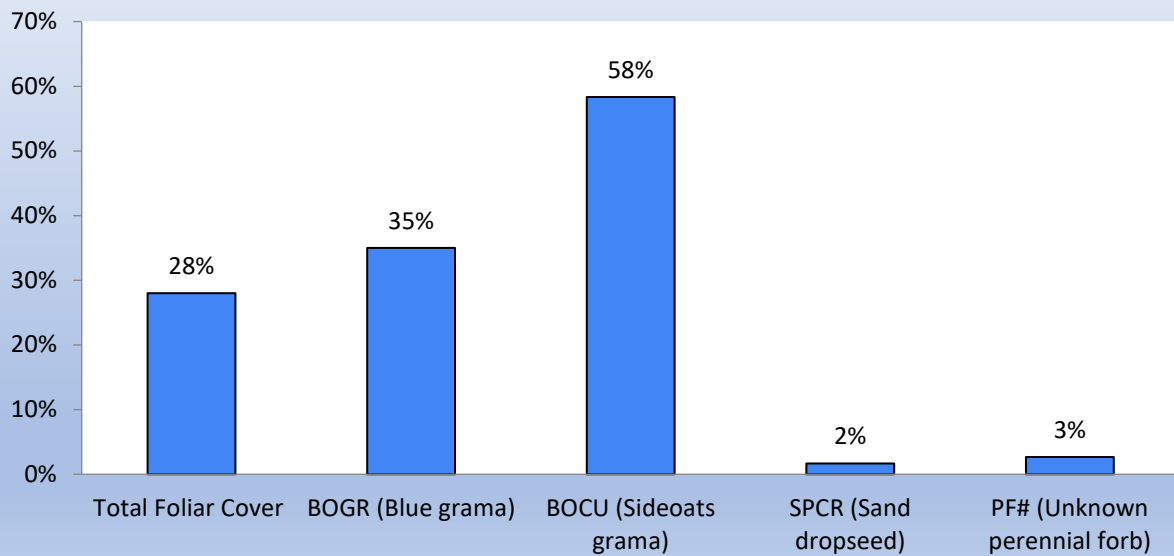

Ground Cover Mogote Brush Control Trend 1 2021

Foliar Cover Mogote Brush Control Trend 1 2021

Broom Snakeweed plants/ha Mogote Brush Control Trend 1 2021

GROUND COVER MOGOTE BRUSH CONTROL TREND 2 2021

TOP LAYER FOLIAR COVER MOGOTE BRUSH CONTROL TREND 2 2021