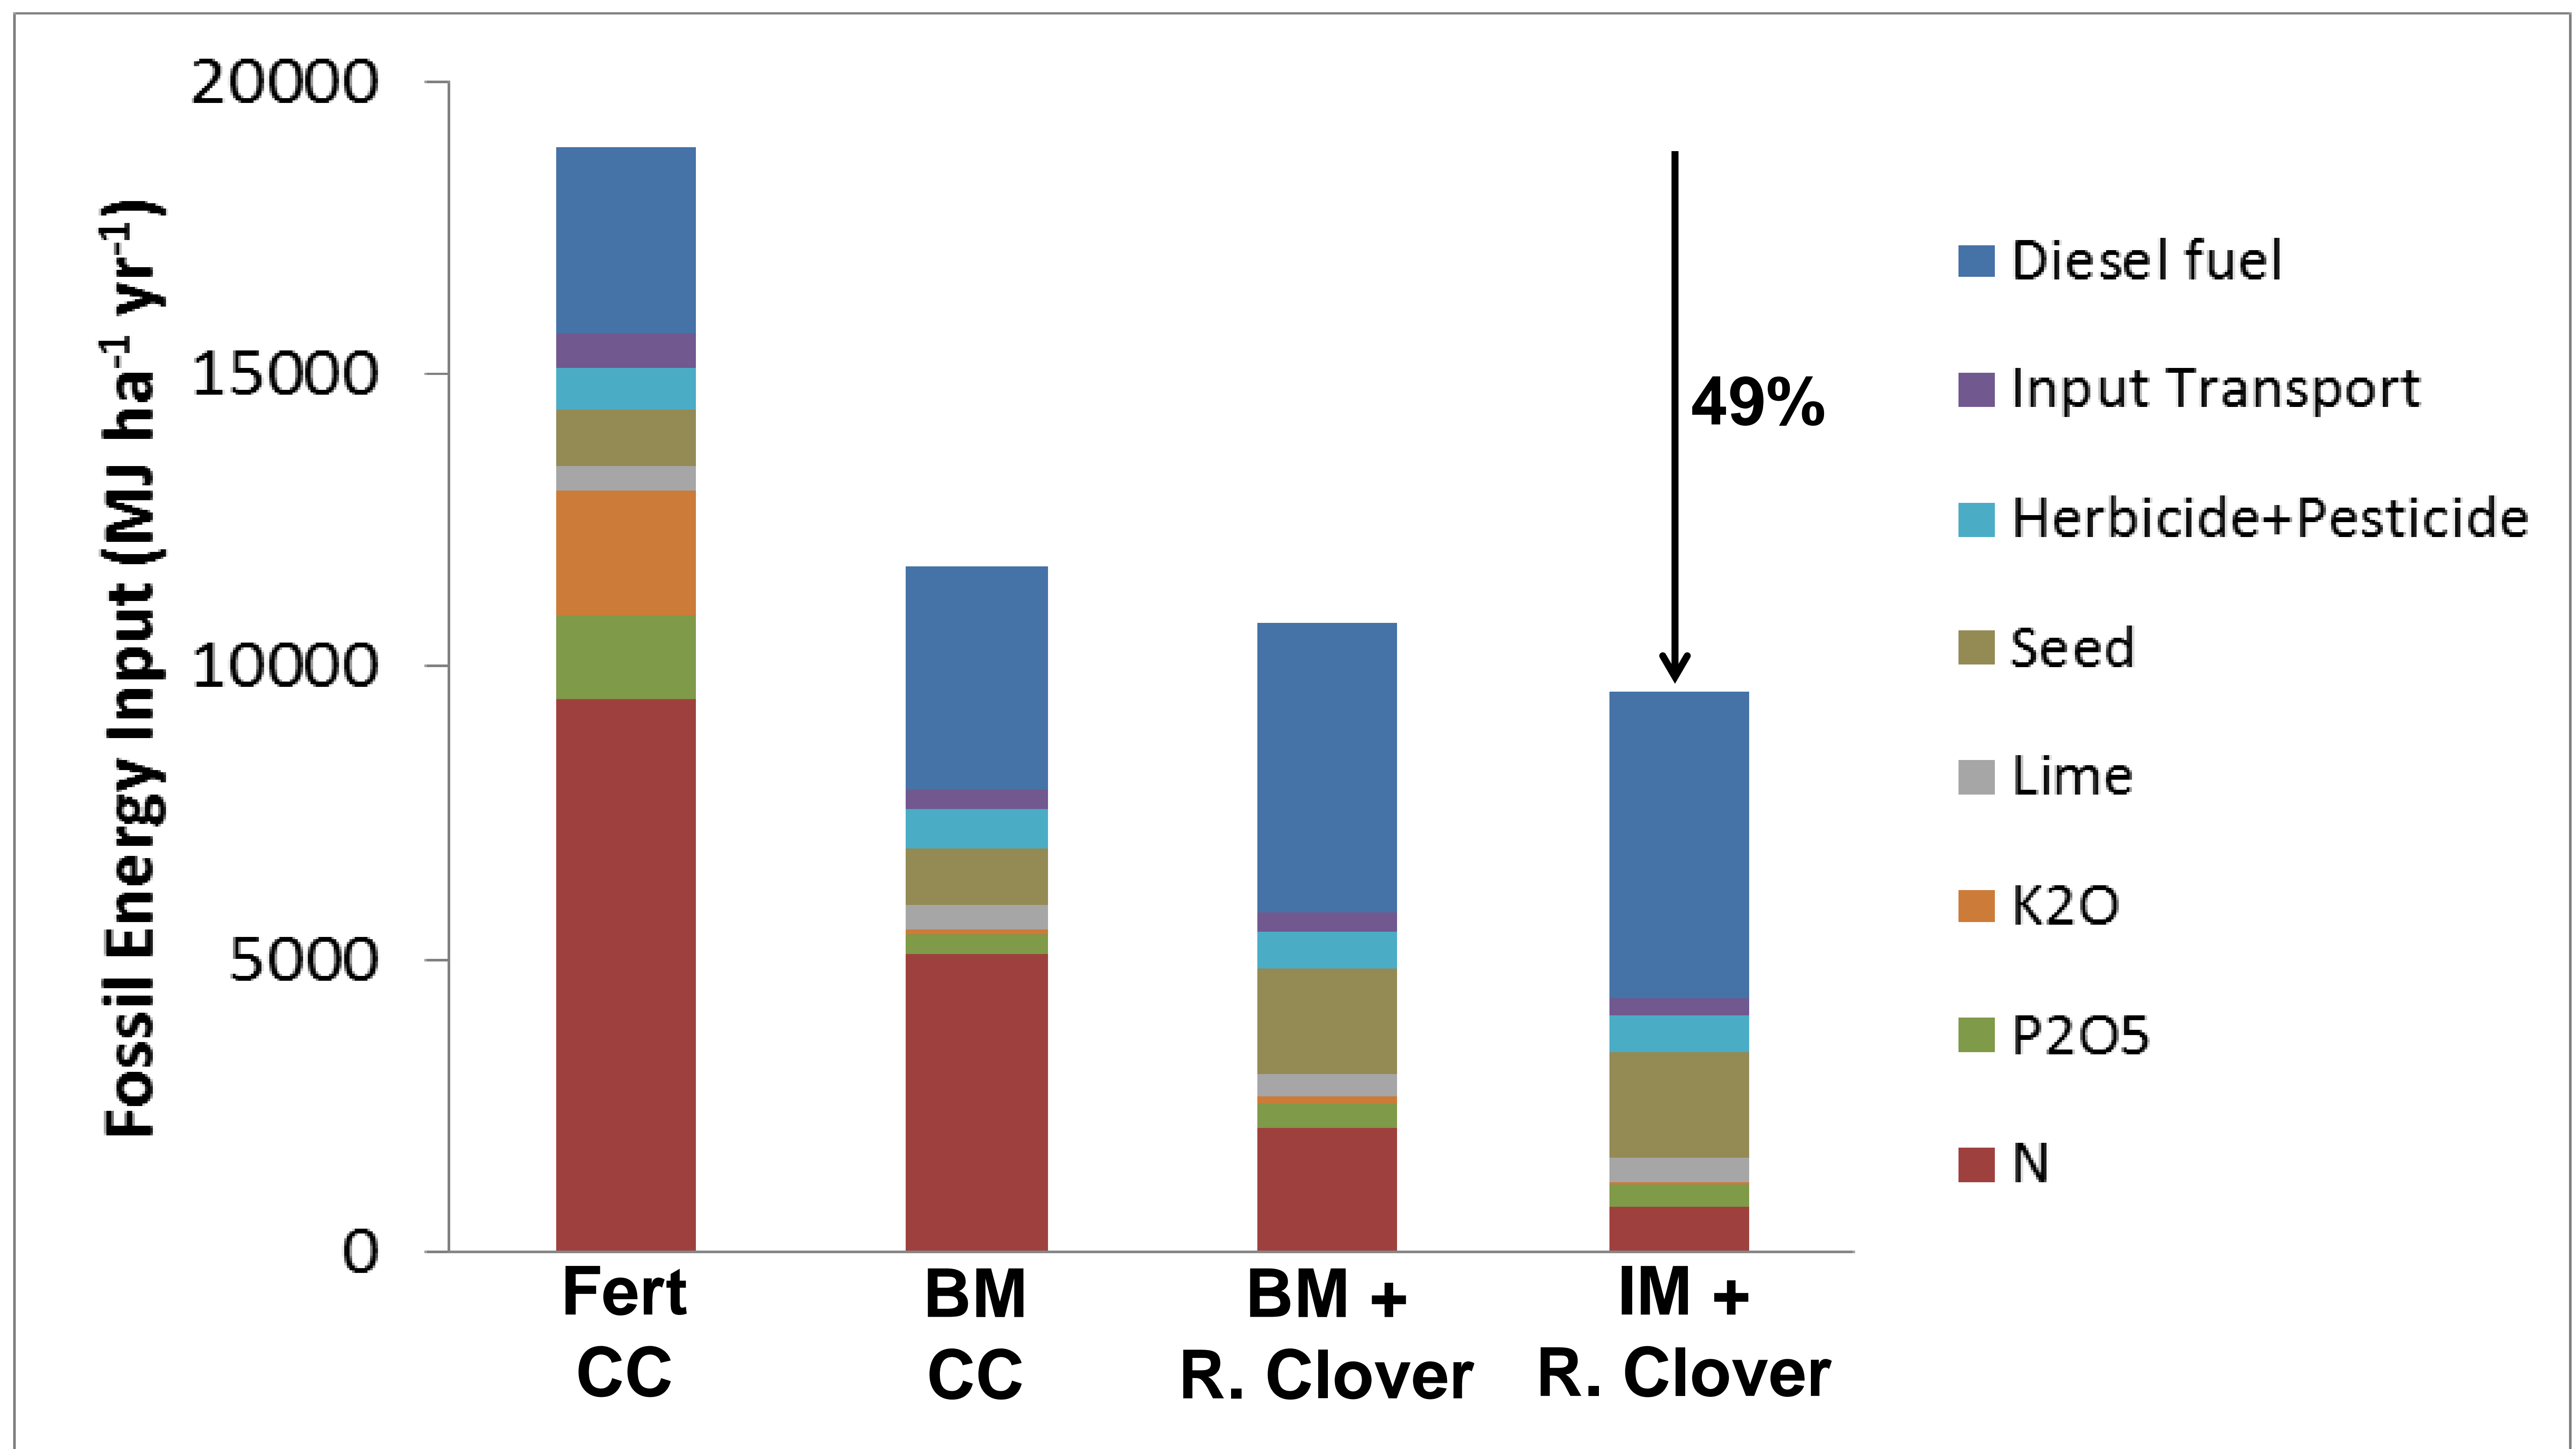

Fossil Energy Use For Different No-till Corn Silage Scenarios

Reduce fossil energy use by growing more grain on-farm.

65 Lactating Cows

Producing 75 lbs milk per cow daily

Malcolm et al. 2015, AgEE