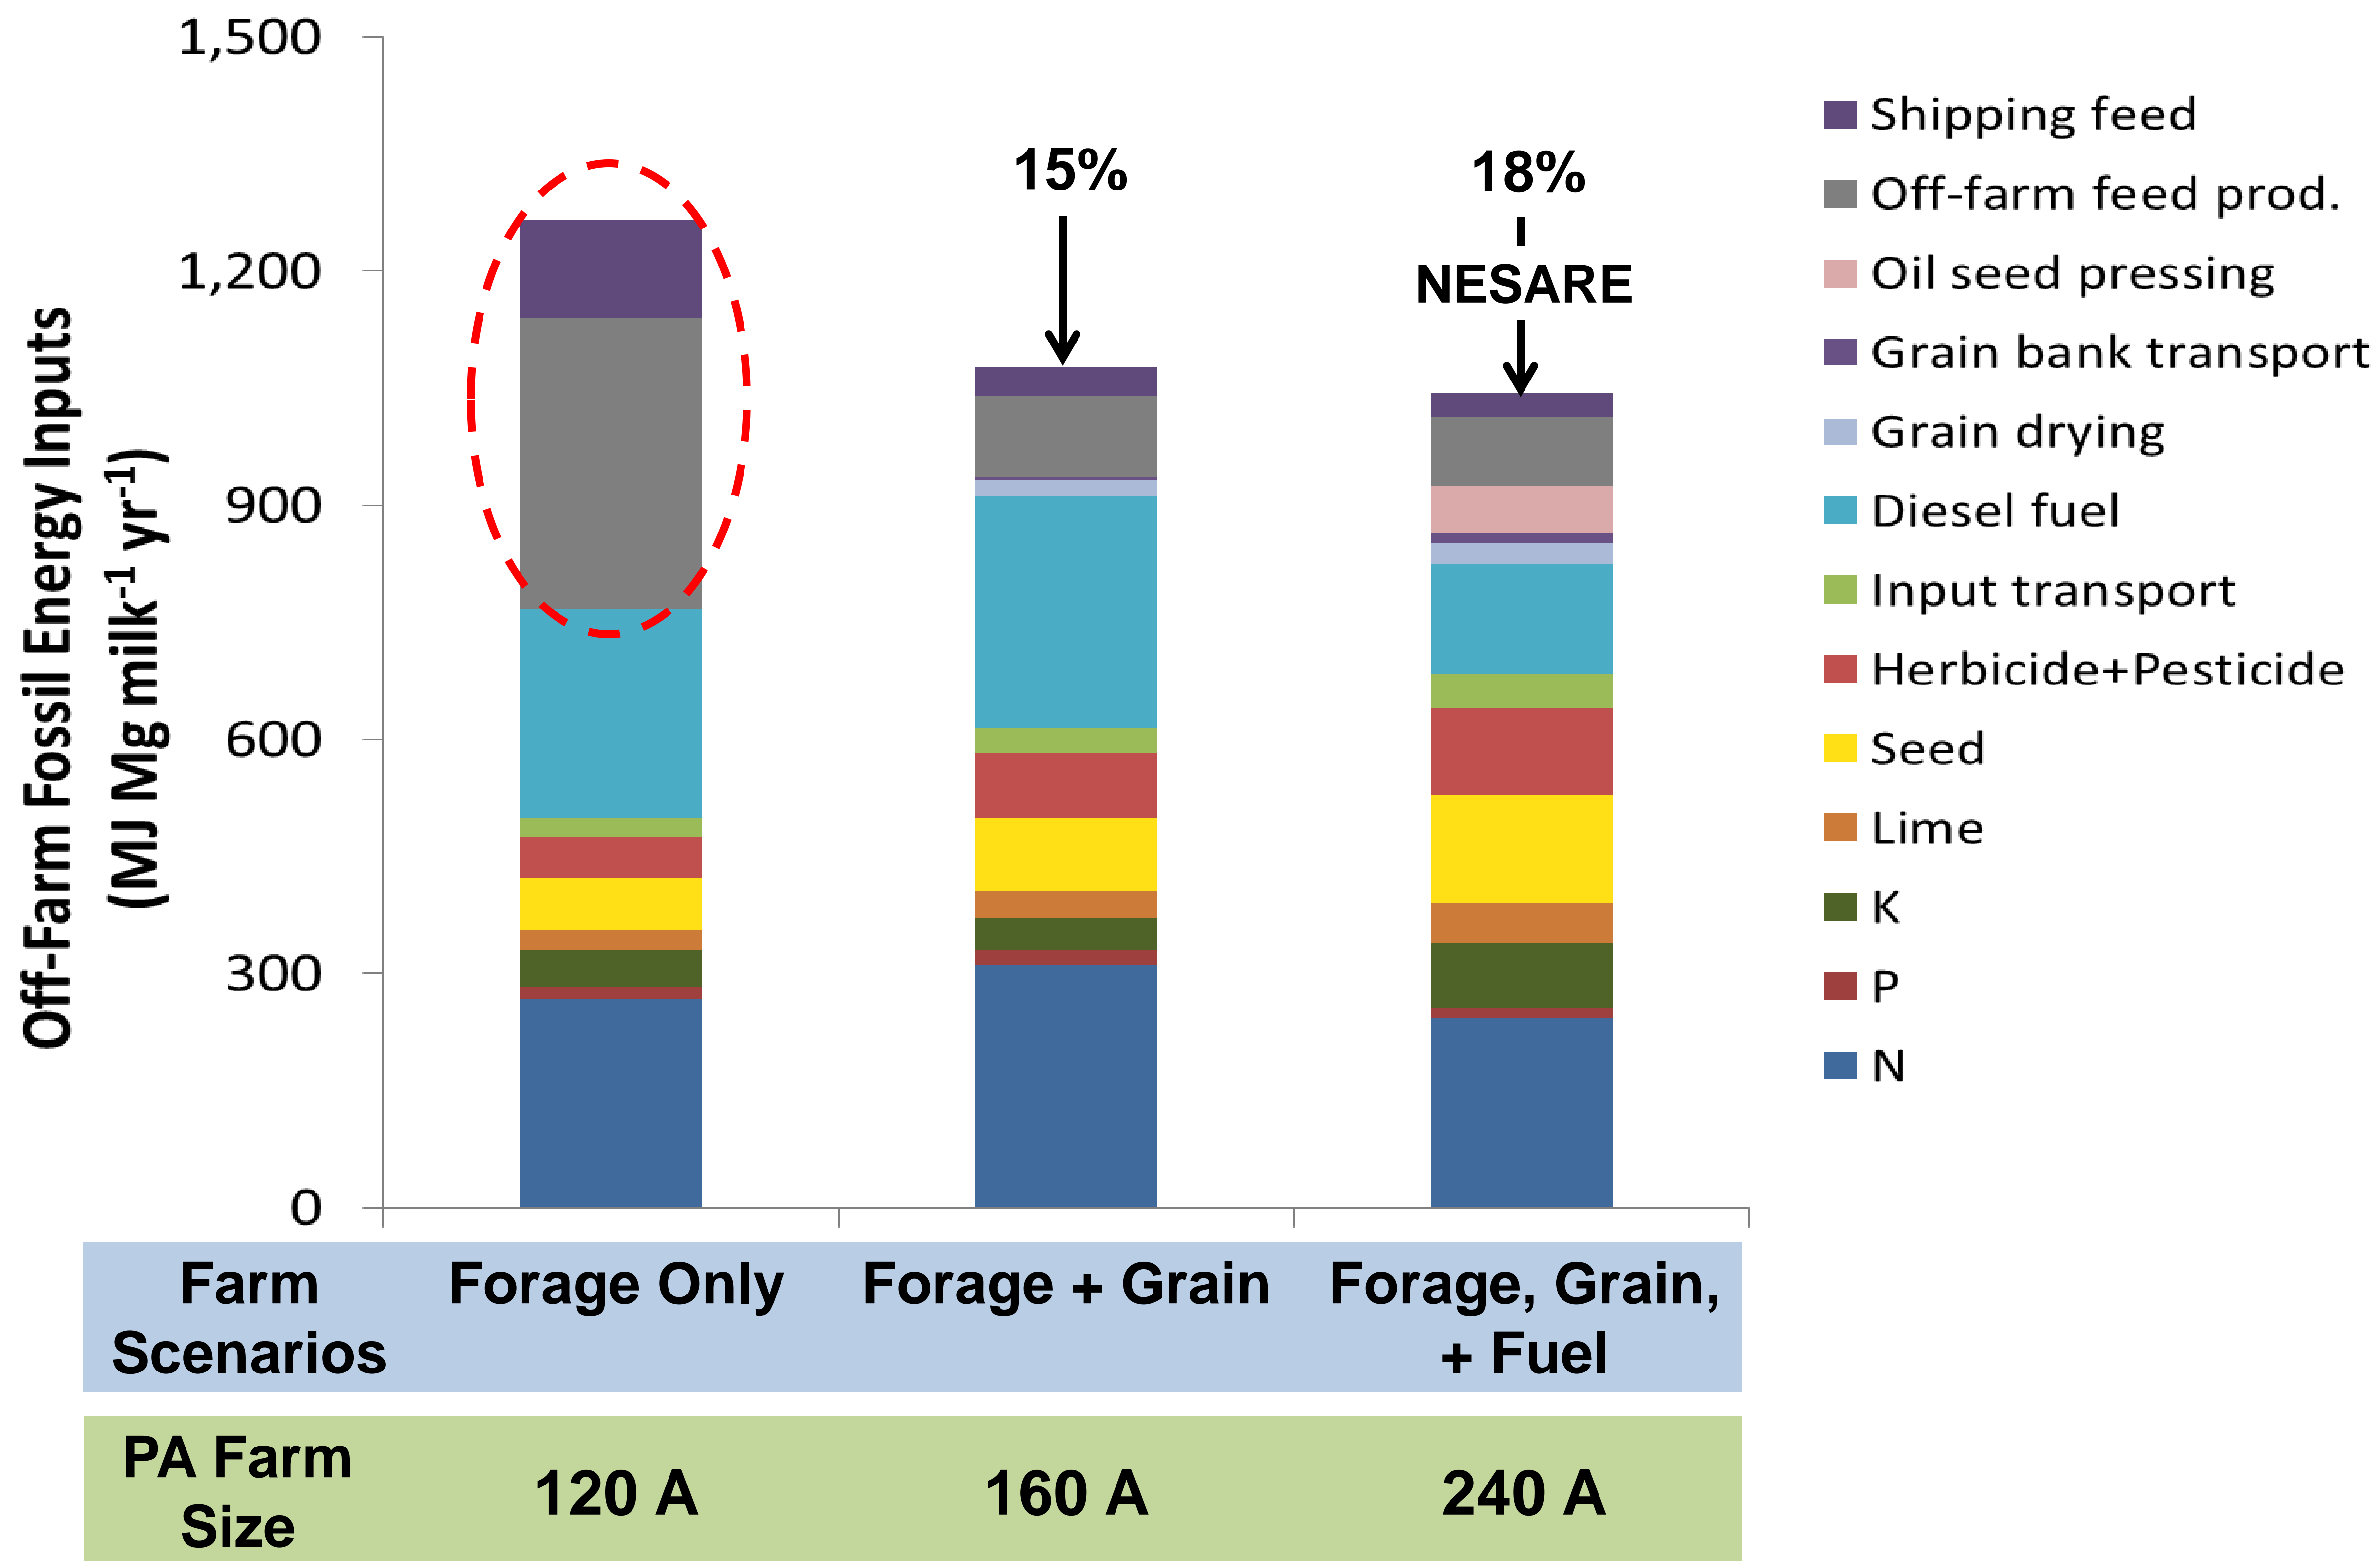

Reduce fossil energy use by growing more grain on-farm.

Malcolm et al. 2015, AgEE

65 Lactating Cows

Producing 75 lbs milk per cow daily