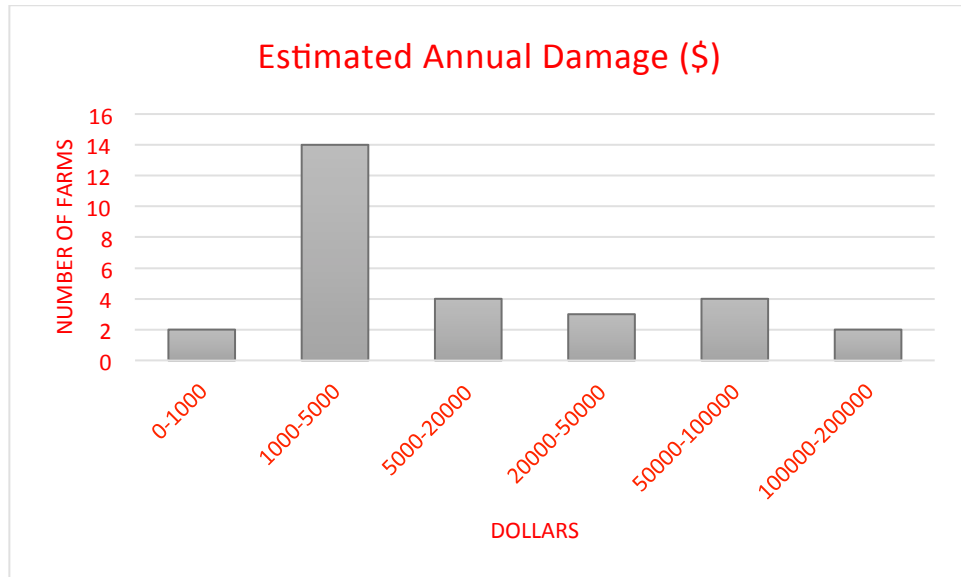

## Dairy Farmer Bird Survey Results

<b>Predominant Pest Species</b>	<b>Percent of Farms</b>
European Starling	67
Pigeon	20
Crow	2.2
Sparrow	4.4
Waterfowl	4.4
Other	2.2